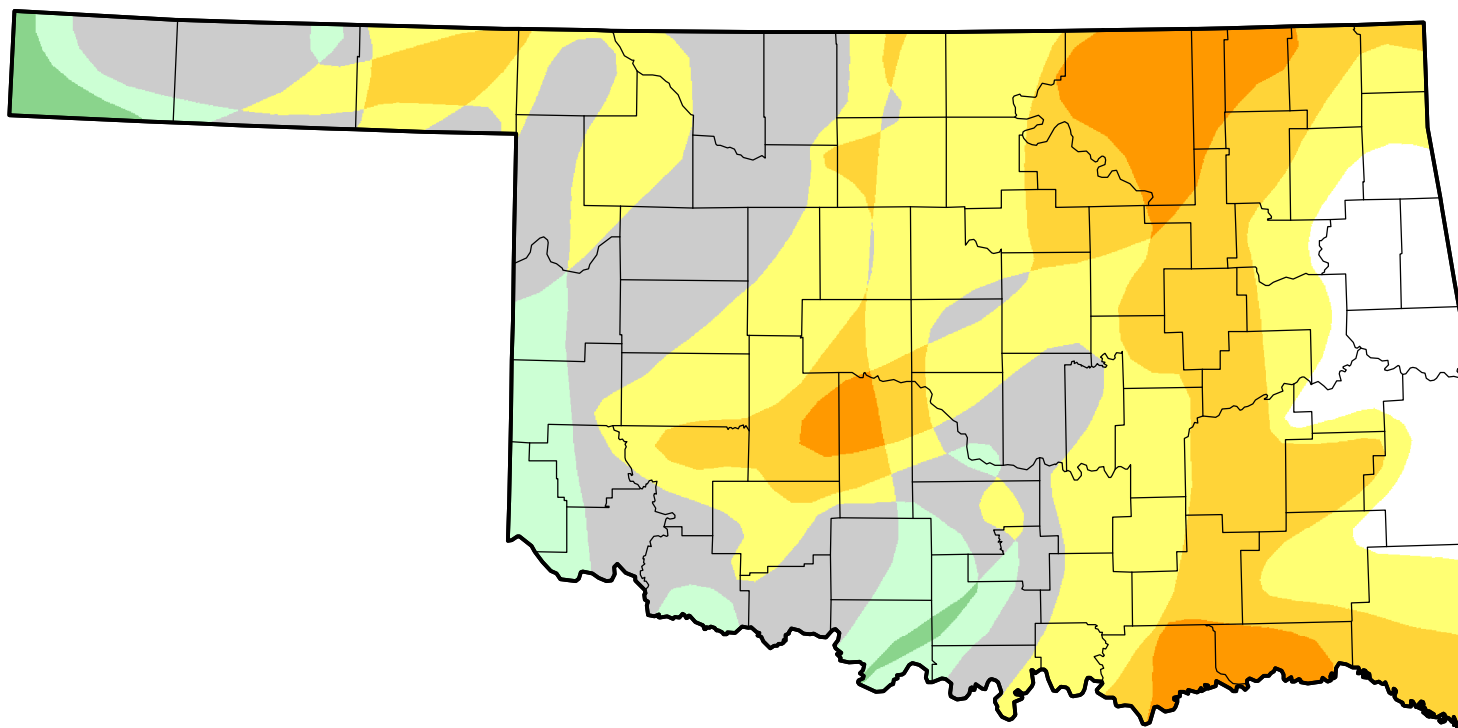

U.S. Drought Monitor Class Change - Oklahoma

26 Week

November 29, 2011
compared to
June 2, 2011

droughtmonitor.unl.edu

-  5 Class Degradation
-  4 Class Degradation
-  3 Class Degradation
-  2 Class Degradation
-  1 Class Degradation
-  No Change
-  1 Class Improvement
-  2 Class Improvement
-  3 Class Improvement
-  4 Class Improvement
-  5 Class Improvement