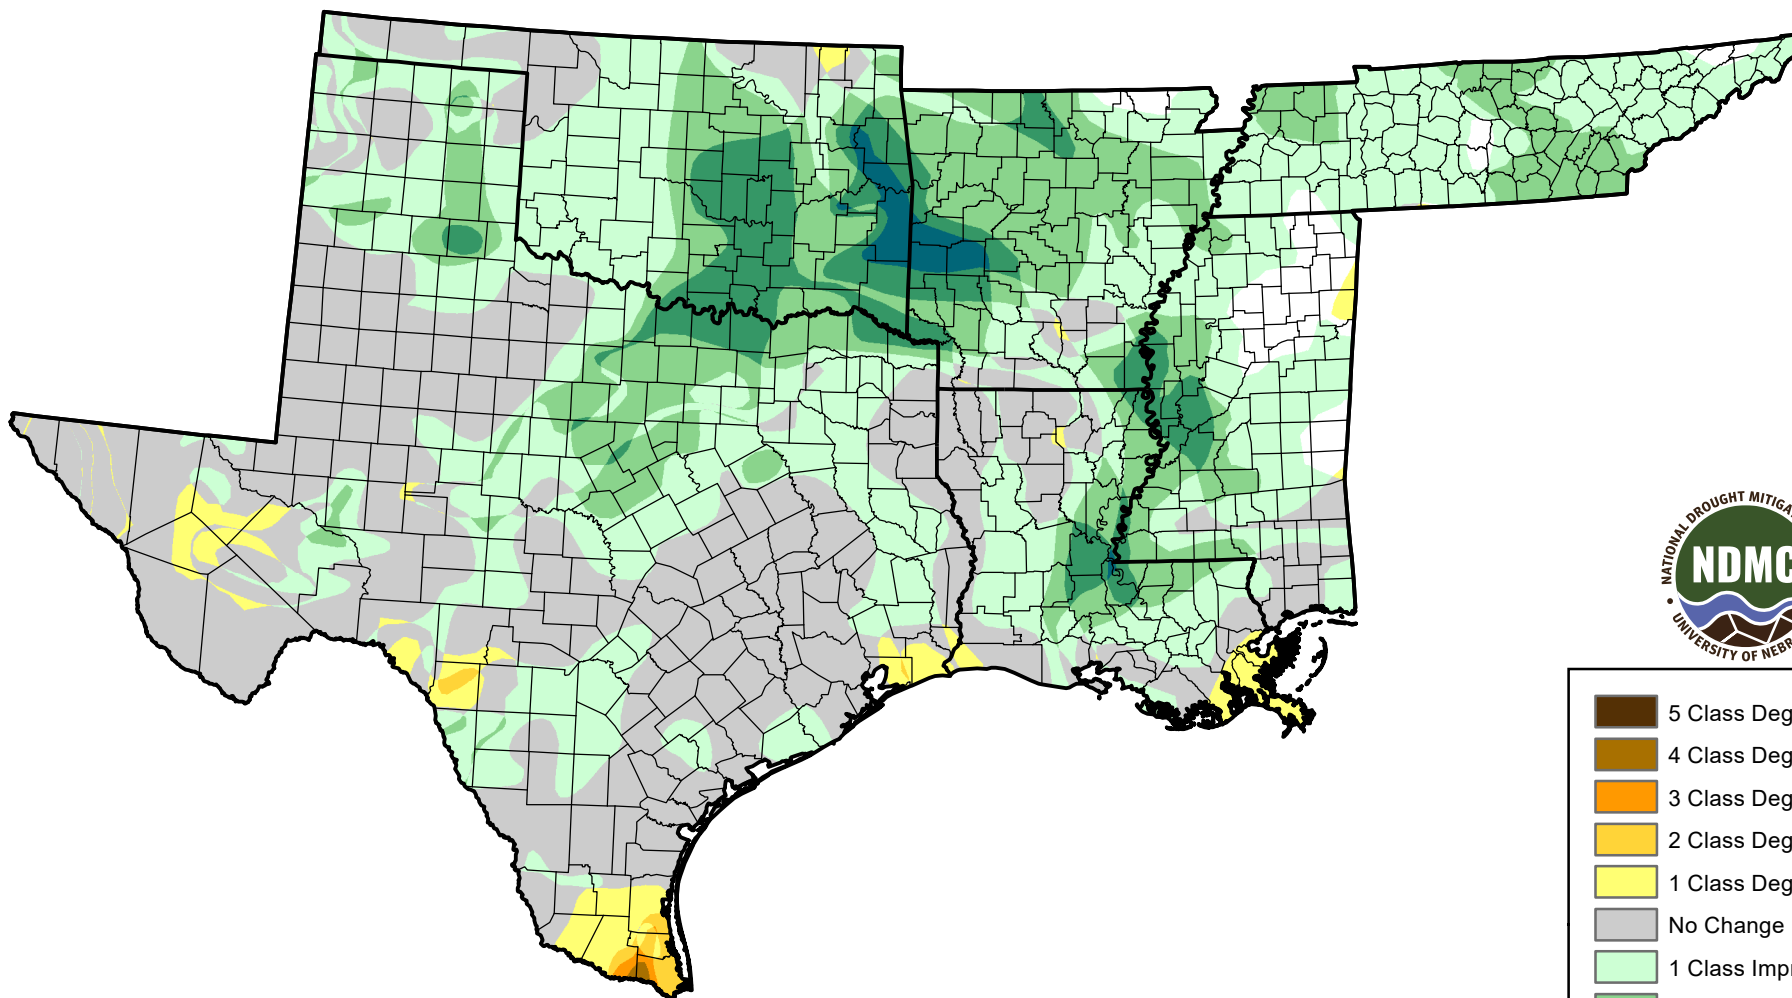

U.S. Drought Monitor Class Change - South

13 Week

November 29, 2011
compared to
September 1, 2011

droughtmonitor.unl.edu

- 5 Class Degradation
- 4 Class Degradation
- 3 Class Degradation
- 2 Class Degradation
- 1 Class Degradation
- No Change
- 1 Class Improvement
- 2 Class Improvement
- 3 Class Improvement
- 4 Class Improvement
- 5 Class Improvement