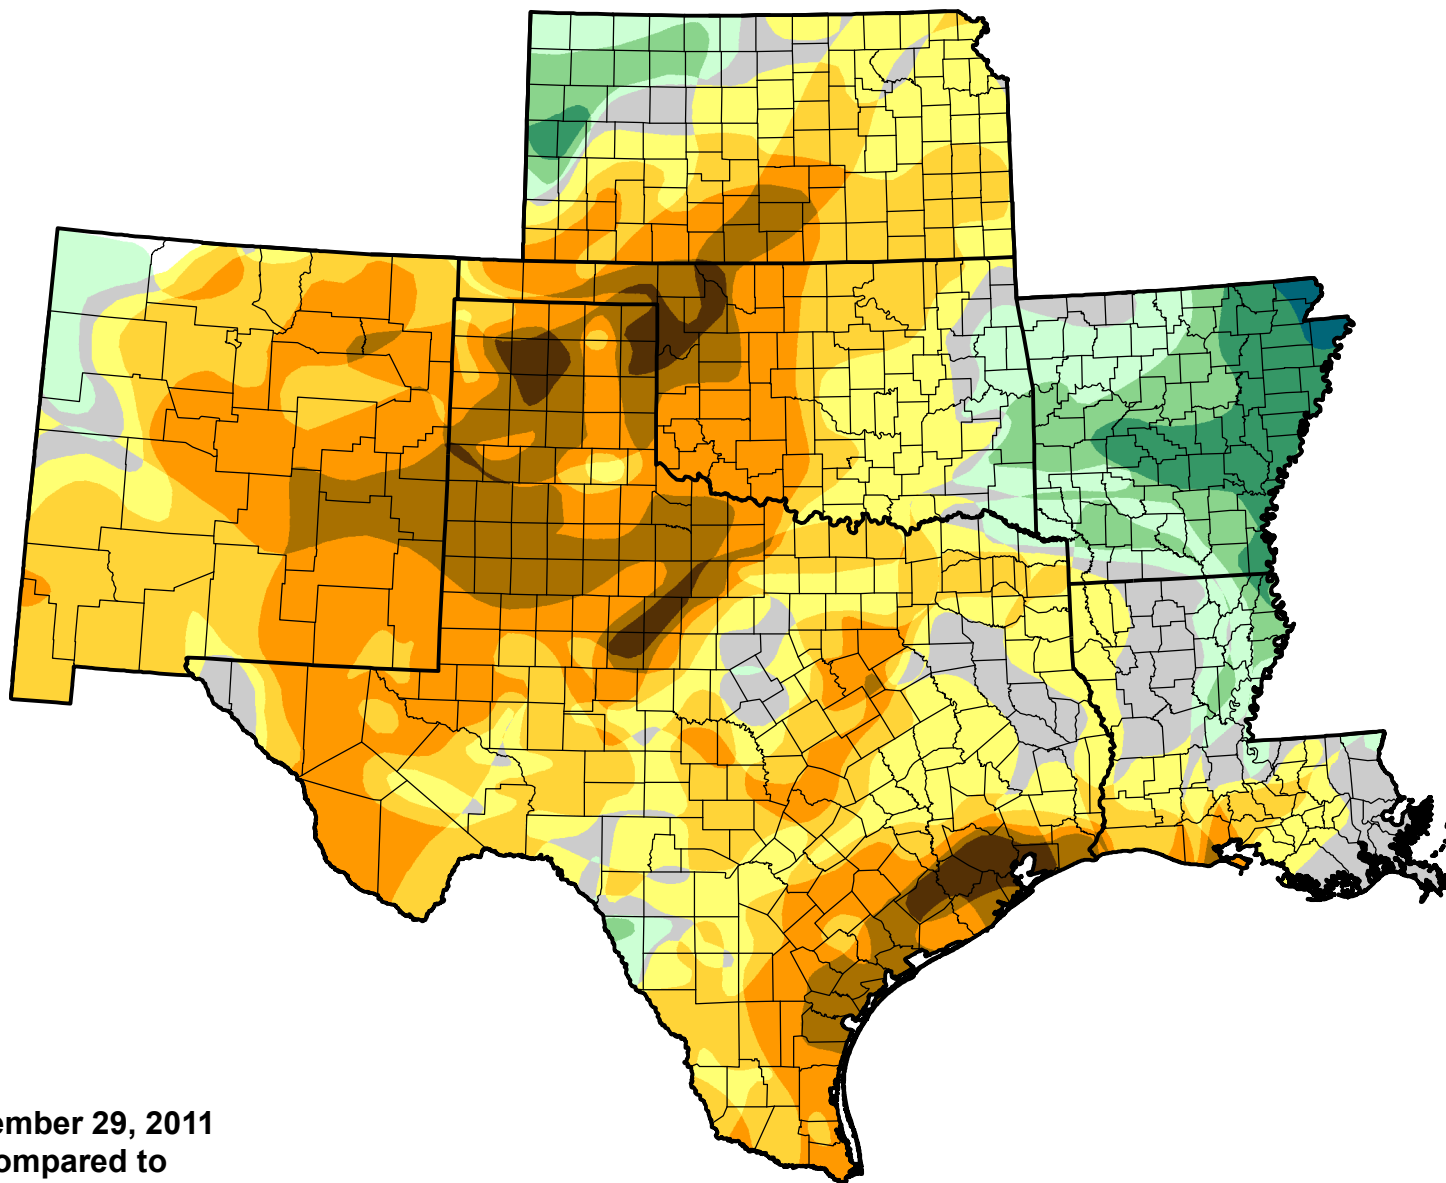

U.S. Drought Monitor Class Change - SCIPP

Start of Calendar Year

November 29, 2011
compared to
January 6, 2011

droughtmonitor.unl.edu

- 5 Class Degradation
- 4 Class Degradation
- 3 Class Degradation
- 2 Class Degradation
- 1 Class Degradation
- No Change
- 1 Class Improvement
- 2 Class Improvement
- 3 Class Improvement
- 4 Class Improvement
- 5 Class Improvement