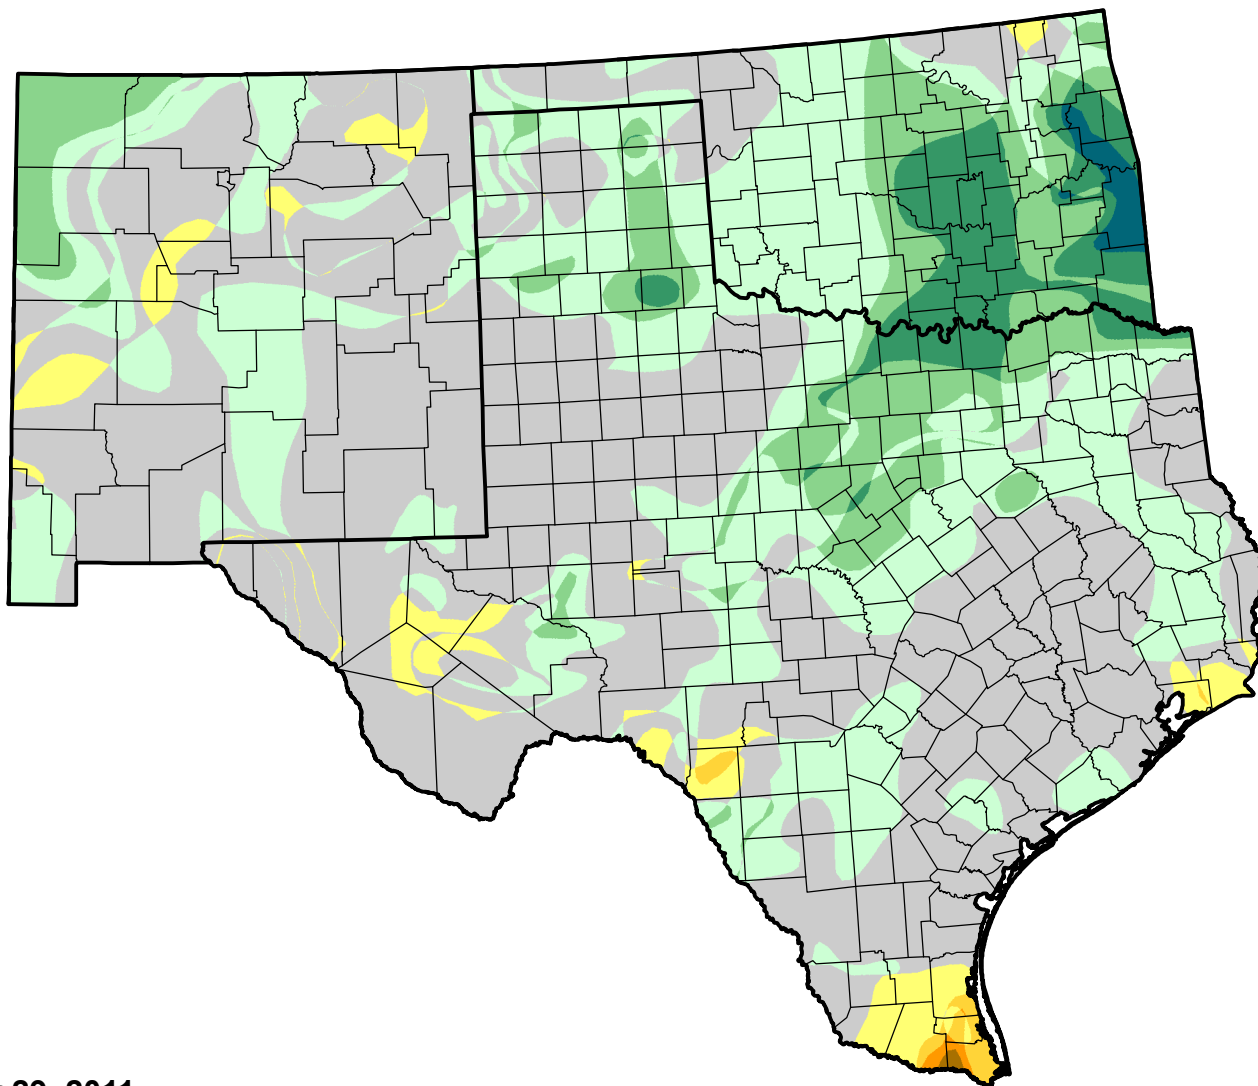

U.S. Drought Monitor Class Change - Southern Plains RDEWS

13 Week

November 29, 2011
compared to
September 1, 2011

droughtmonitor.unl.edu

-  5 Class Degradation
-  4 Class Degradation
-  3 Class Degradation
-  2 Class Degradation
-  1 Class Degradation
-  No Change
-  1 Class Improvement
-  2 Class Improvement
-  3 Class Improvement
-  4 Class Improvement
-  5 Class Improvement