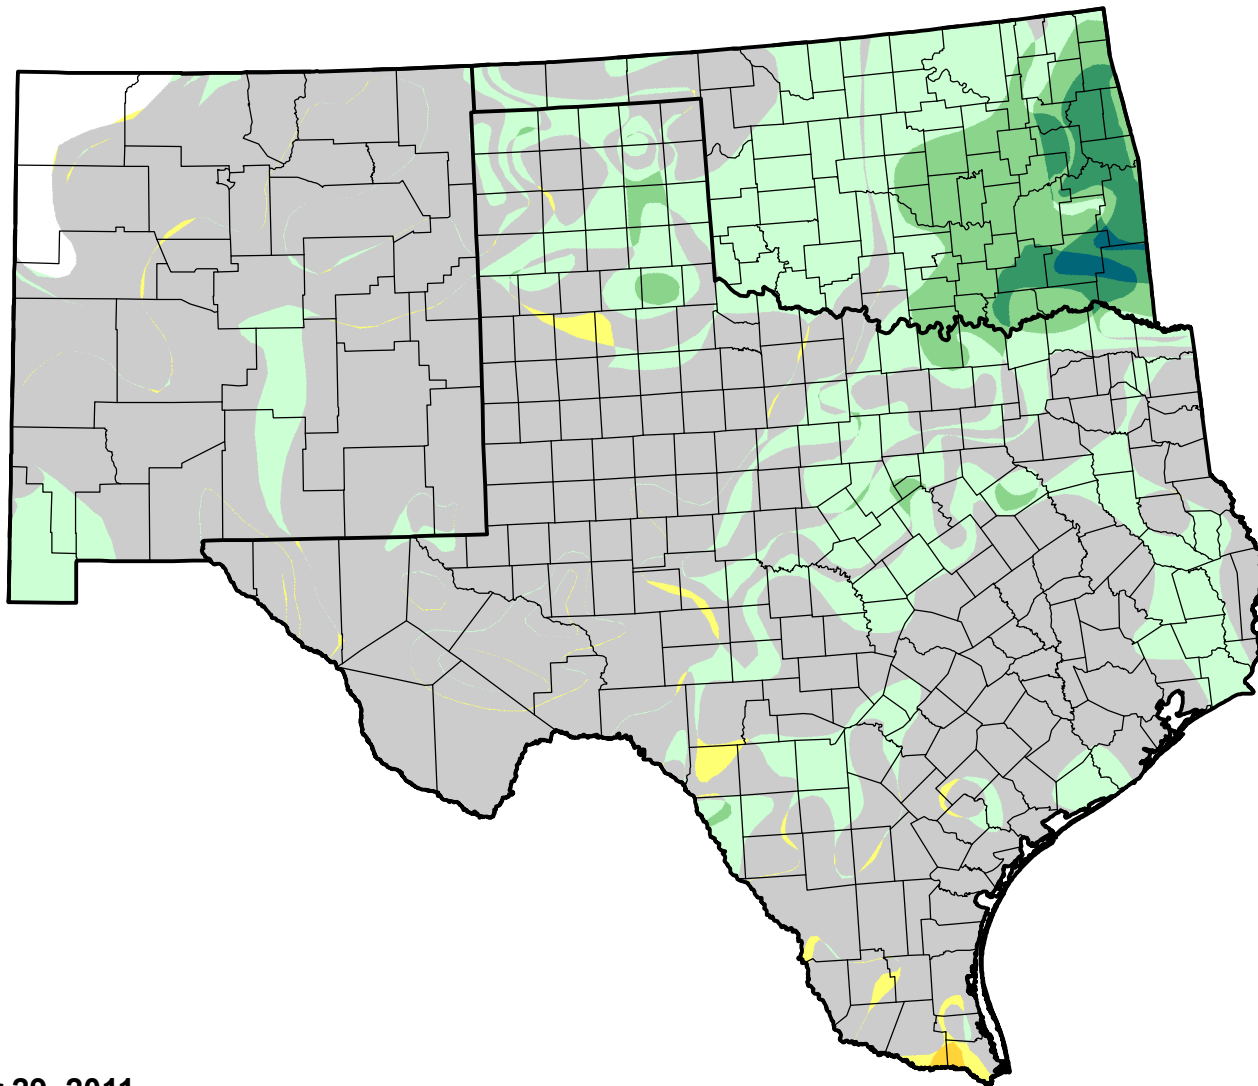

# U.S. Drought Monitor Class Change - Southern Plains RDEWS

4 Week

November 29, 2011  
compared to  
November 3, 2011

[droughtmonitor.unl.edu](http://droughtmonitor.unl.edu)

-  5 Class Degradation
-  4 Class Degradation
-  3 Class Degradation
-  2 Class Degradation
-  1 Class Degradation
-  No Change
-  1 Class Improvement
-  2 Class Improvement
-  3 Class Improvement
-  4 Class Improvement
-  5 Class Improvement