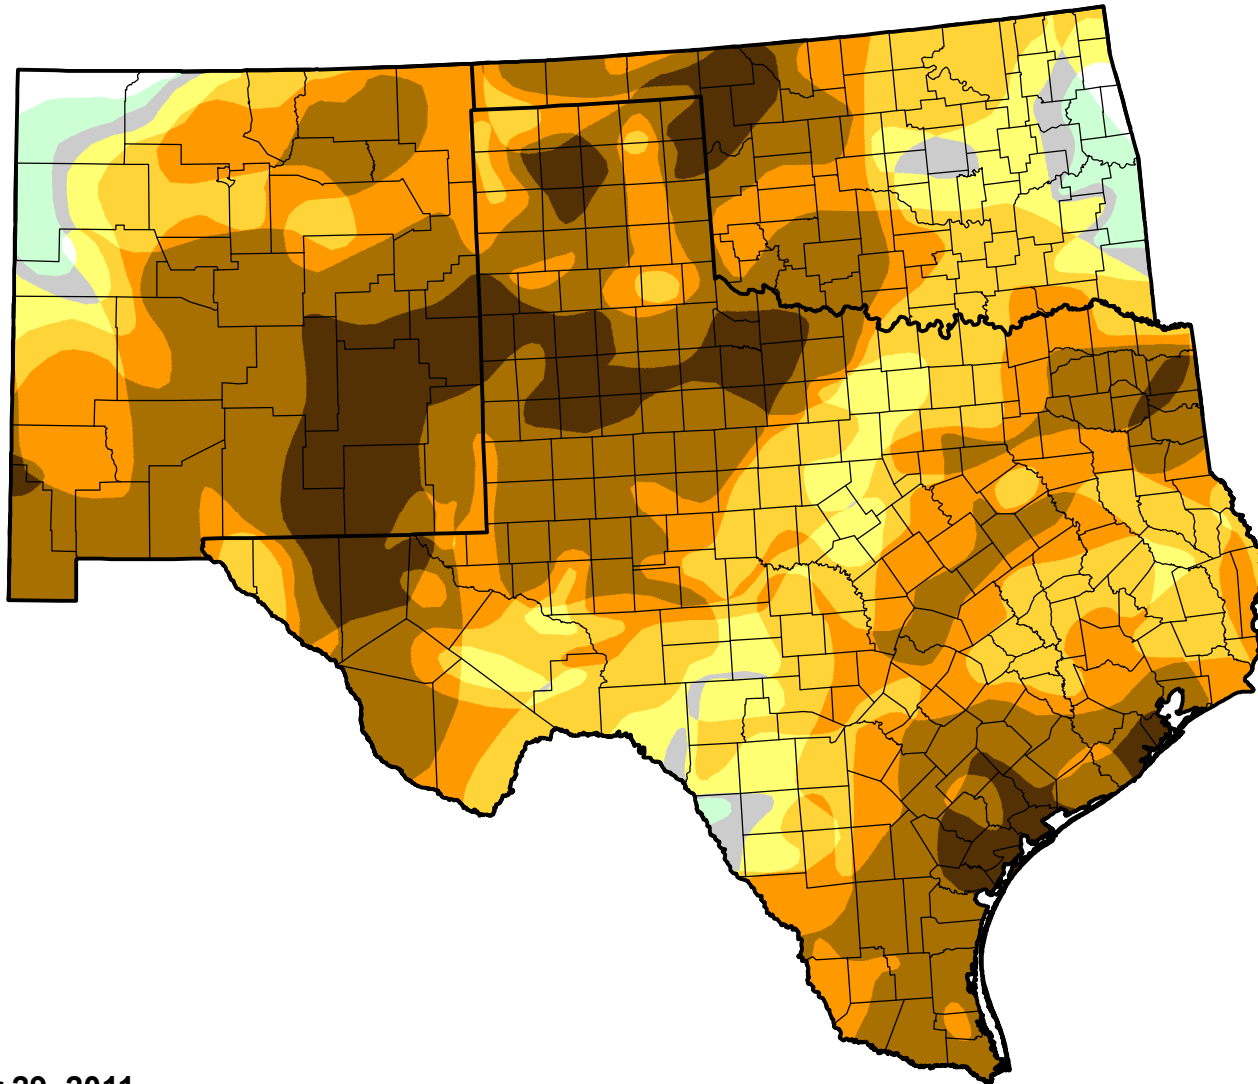

U.S. Drought Monitor Class Change - Southern Plains RDEWS

52 Week

November 29, 2011
compared to
December 1, 2010

droughtmonitor.unl.edu

-  5 Class Degradation
-  4 Class Degradation
-  3 Class Degradation
-  2 Class Degradation
-  1 Class Degradation
-  No Change
-  1 Class Improvement
-  2 Class Improvement
-  3 Class Improvement
-  4 Class Improvement
-  5 Class Improvement