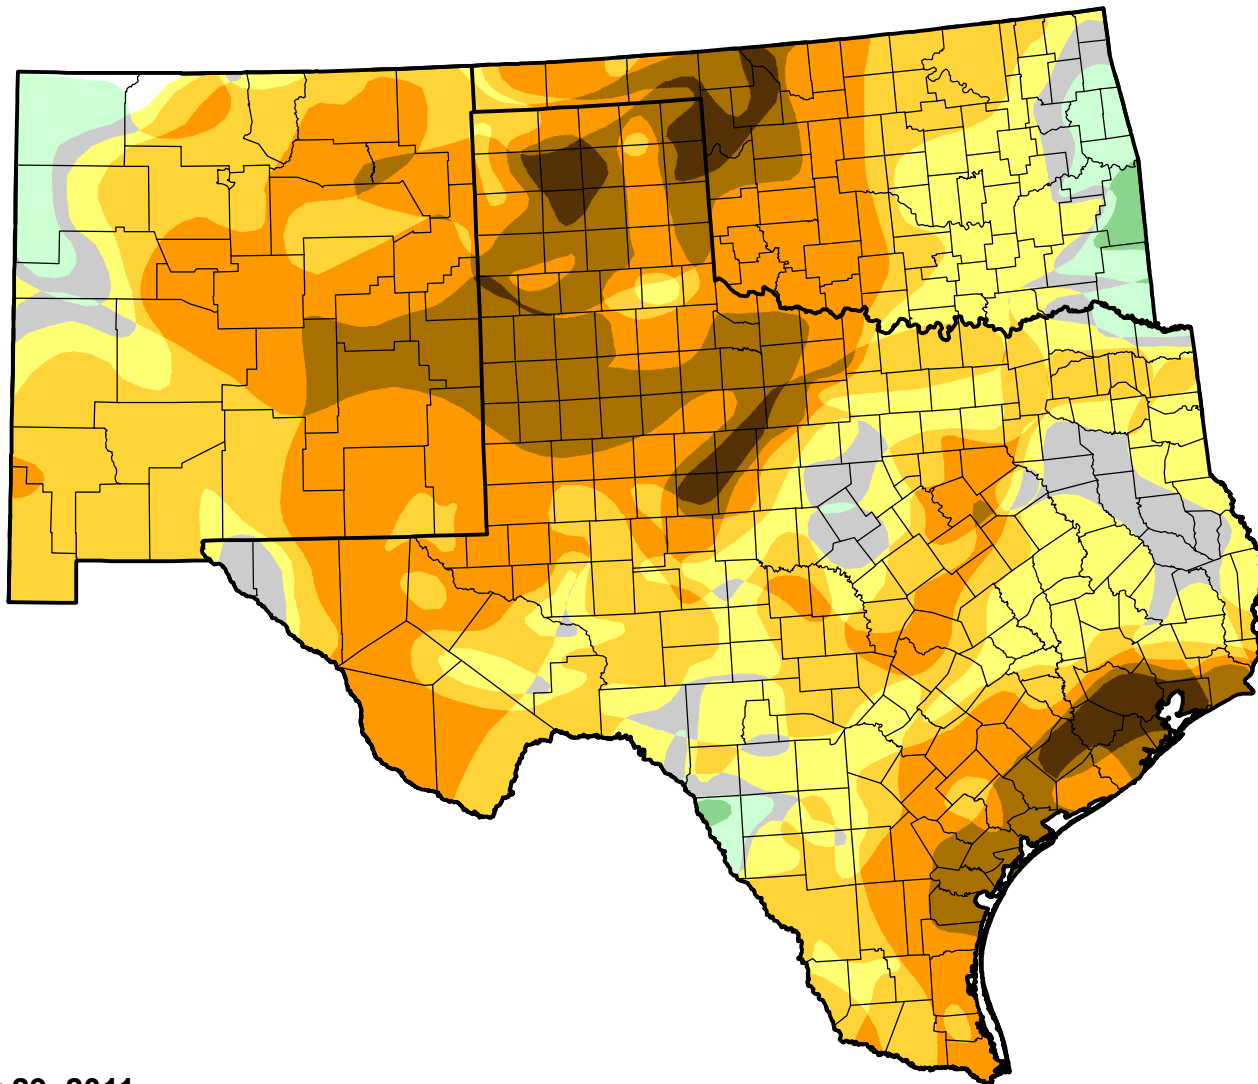

U.S. Drought Monitor Class Change - Southern Plains RDEWS

Start of Calendar Year

November 29, 2011
compared to
January 6, 2011

droughtmonitor.unl.edu

-  5 Class Degradation
-  4 Class Degradation
-  3 Class Degradation
-  2 Class Degradation
-  1 Class Degradation
-  No Change
-  1 Class Improvement
-  2 Class Improvement
-  3 Class Improvement
-  4 Class Improvement
-  5 Class Improvement