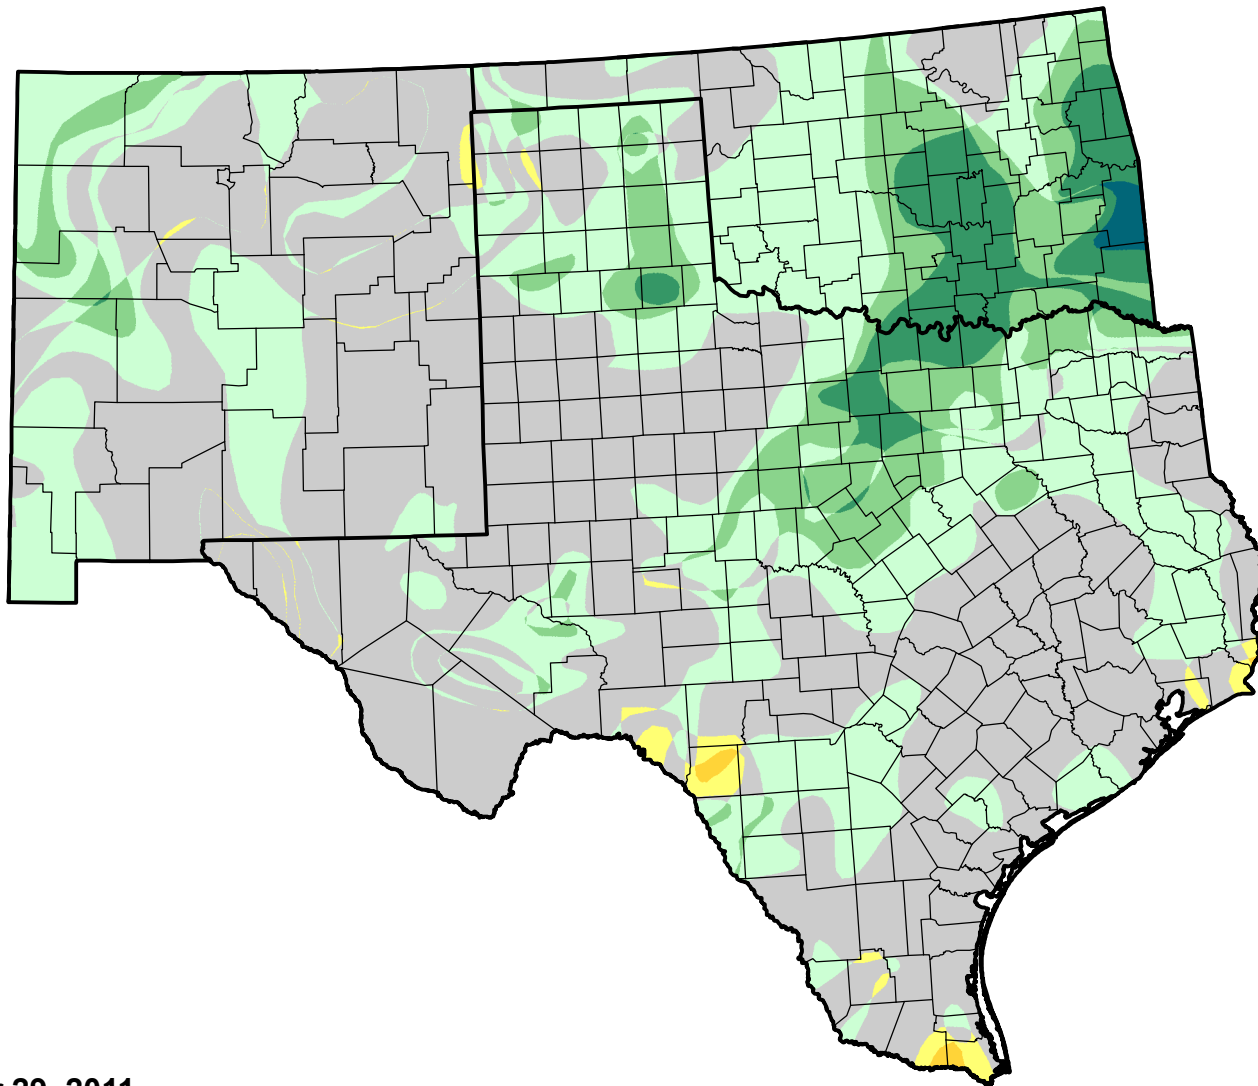

# U.S. Drought Monitor Class Change - Southern Plains RDEWS

## Start of Water Year

November 29, 2011  
compared to  
September 29, 2011

[droughtmonitor.unl.edu](http://droughtmonitor.unl.edu)

- 5 Class Degradation
- 4 Class Degradation
- 3 Class Degradation
- 2 Class Degradation
- 1 Class Degradation
- No Change
- 1 Class Improvement
- 2 Class Improvement
- 3 Class Improvement
- 4 Class Improvement
- 5 Class Improvement