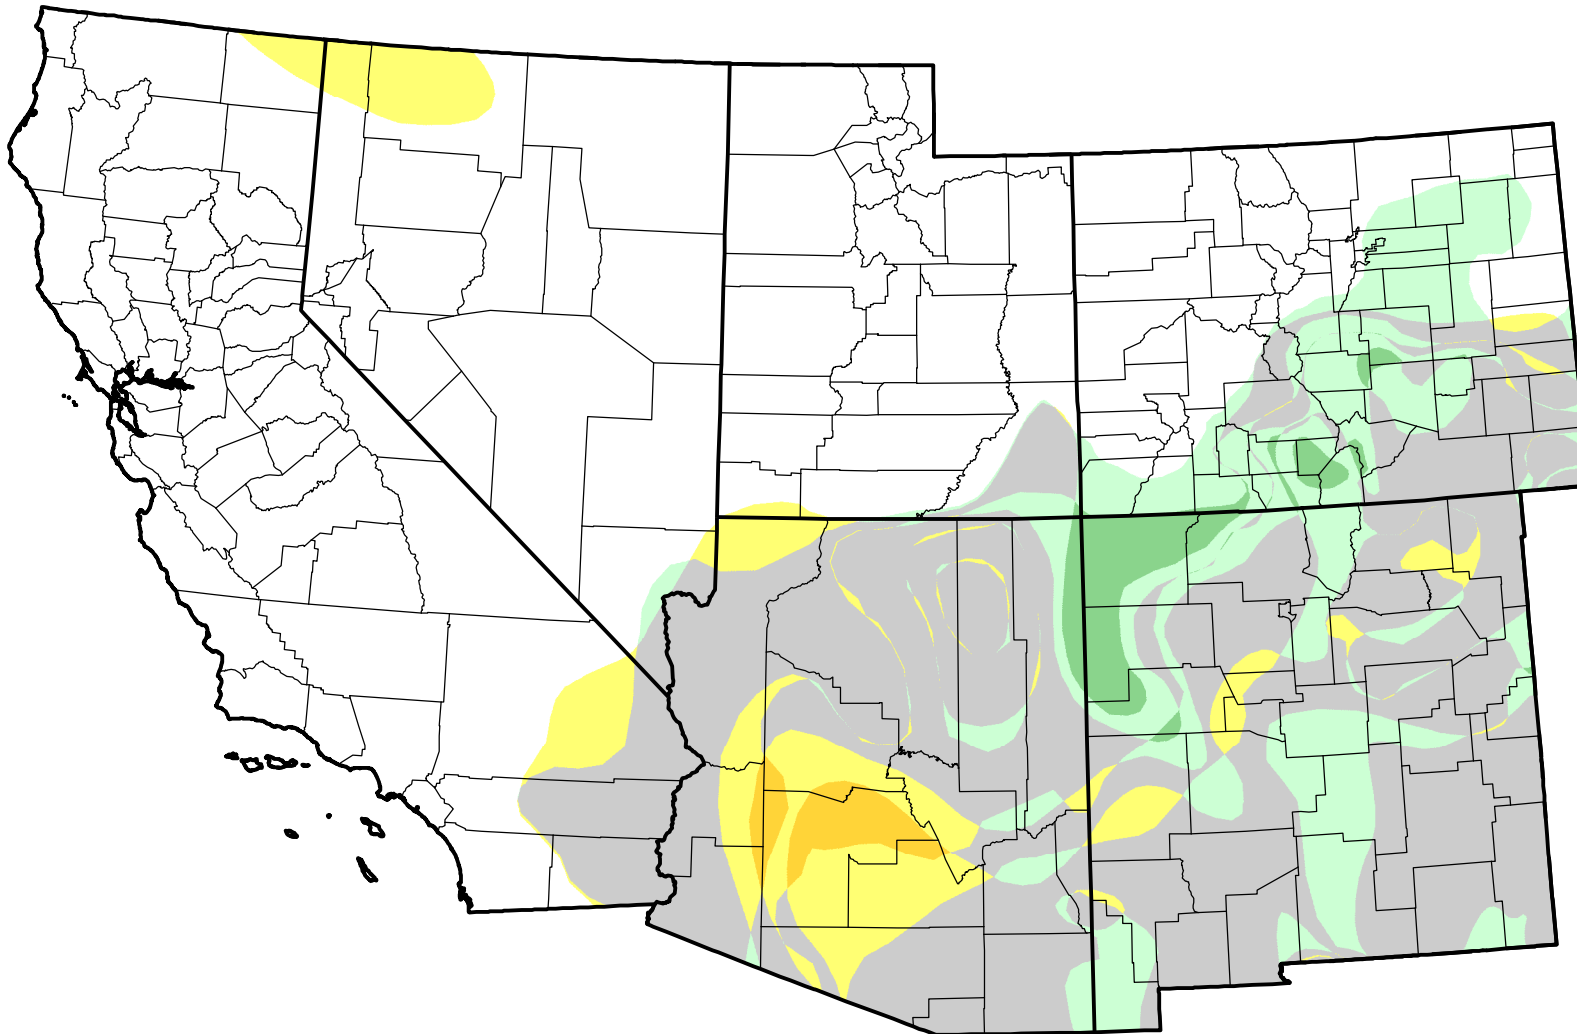

U.S. Drought Monitor Class Change - Southwest

13 Week

November 29, 2011
compared to
September 1, 2011

droughtmonitor.unl.edu

-  5 Class Degradation
-  4 Class Degradation
-  3 Class Degradation
-  2 Class Degradation
-  1 Class Degradation
-  No Change
-  1 Class Improvement
-  2 Class Improvement
-  3 Class Improvement
-  4 Class Improvement
-  5 Class Improvement