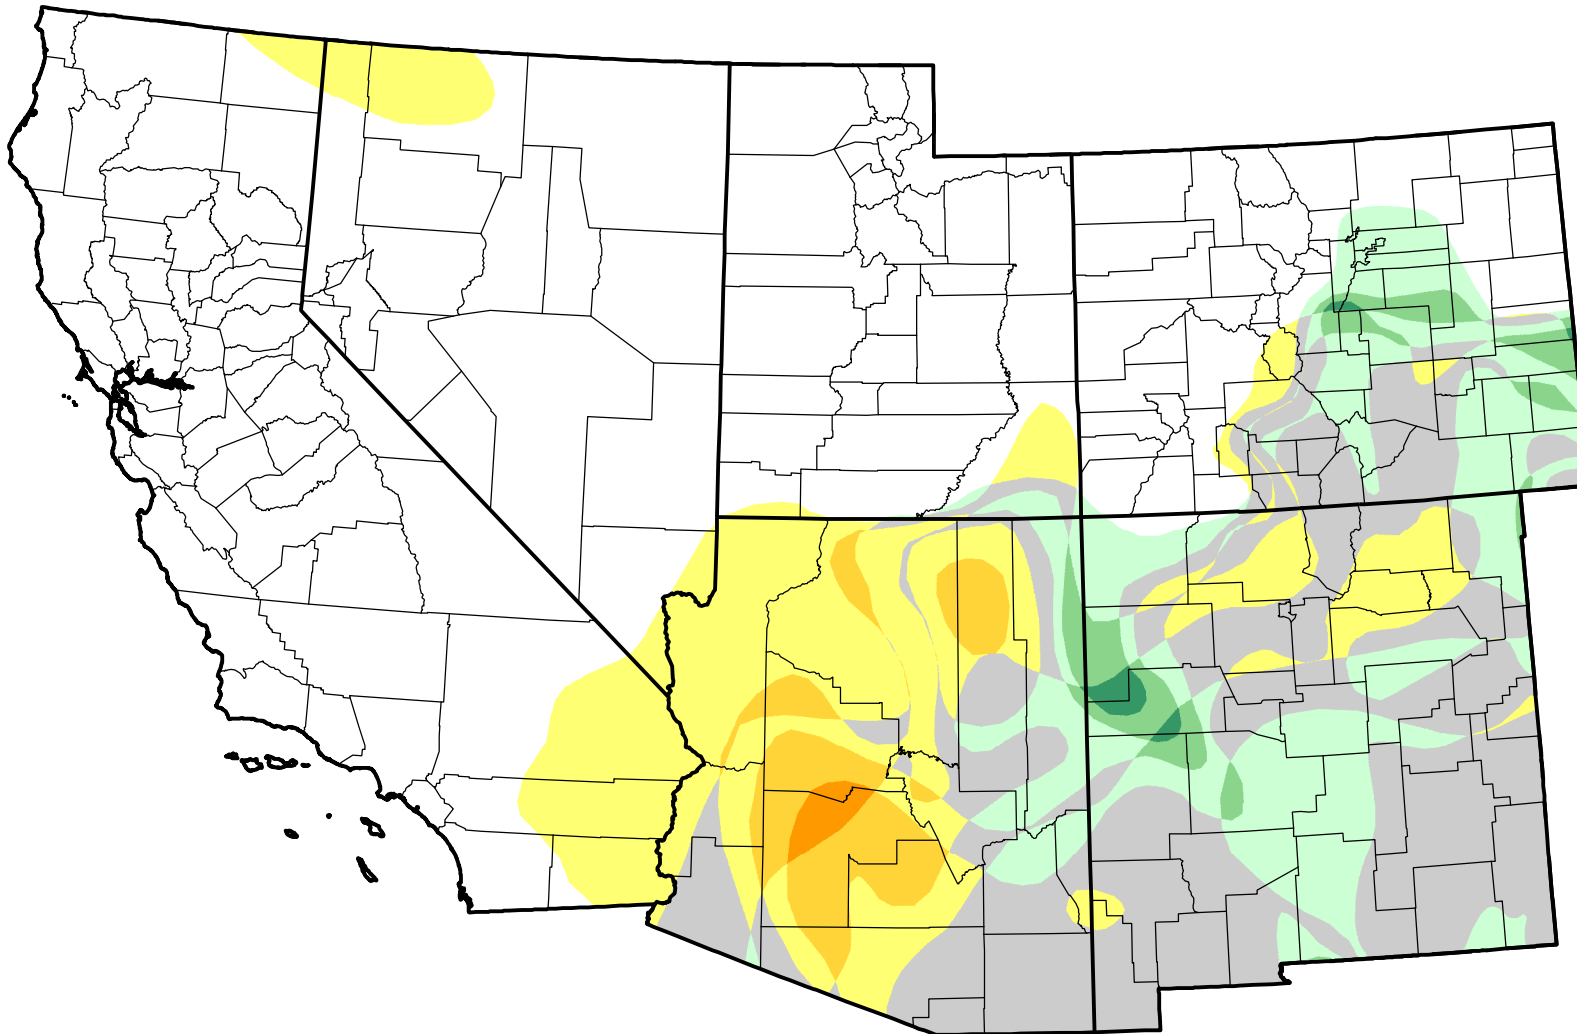

U.S. Drought Monitor Class Change - Southwest

26 Week

November 29, 2011
compared to
June 2, 2011

droughtmonitor.unl.edu

-  5 Class Degradation
-  4 Class Degradation
-  3 Class Degradation
-  2 Class Degradation
-  1 Class Degradation
-  No Change
-  1 Class Improvement
-  2 Class Improvement
-  3 Class Improvement
-  4 Class Improvement
-  5 Class Improvement