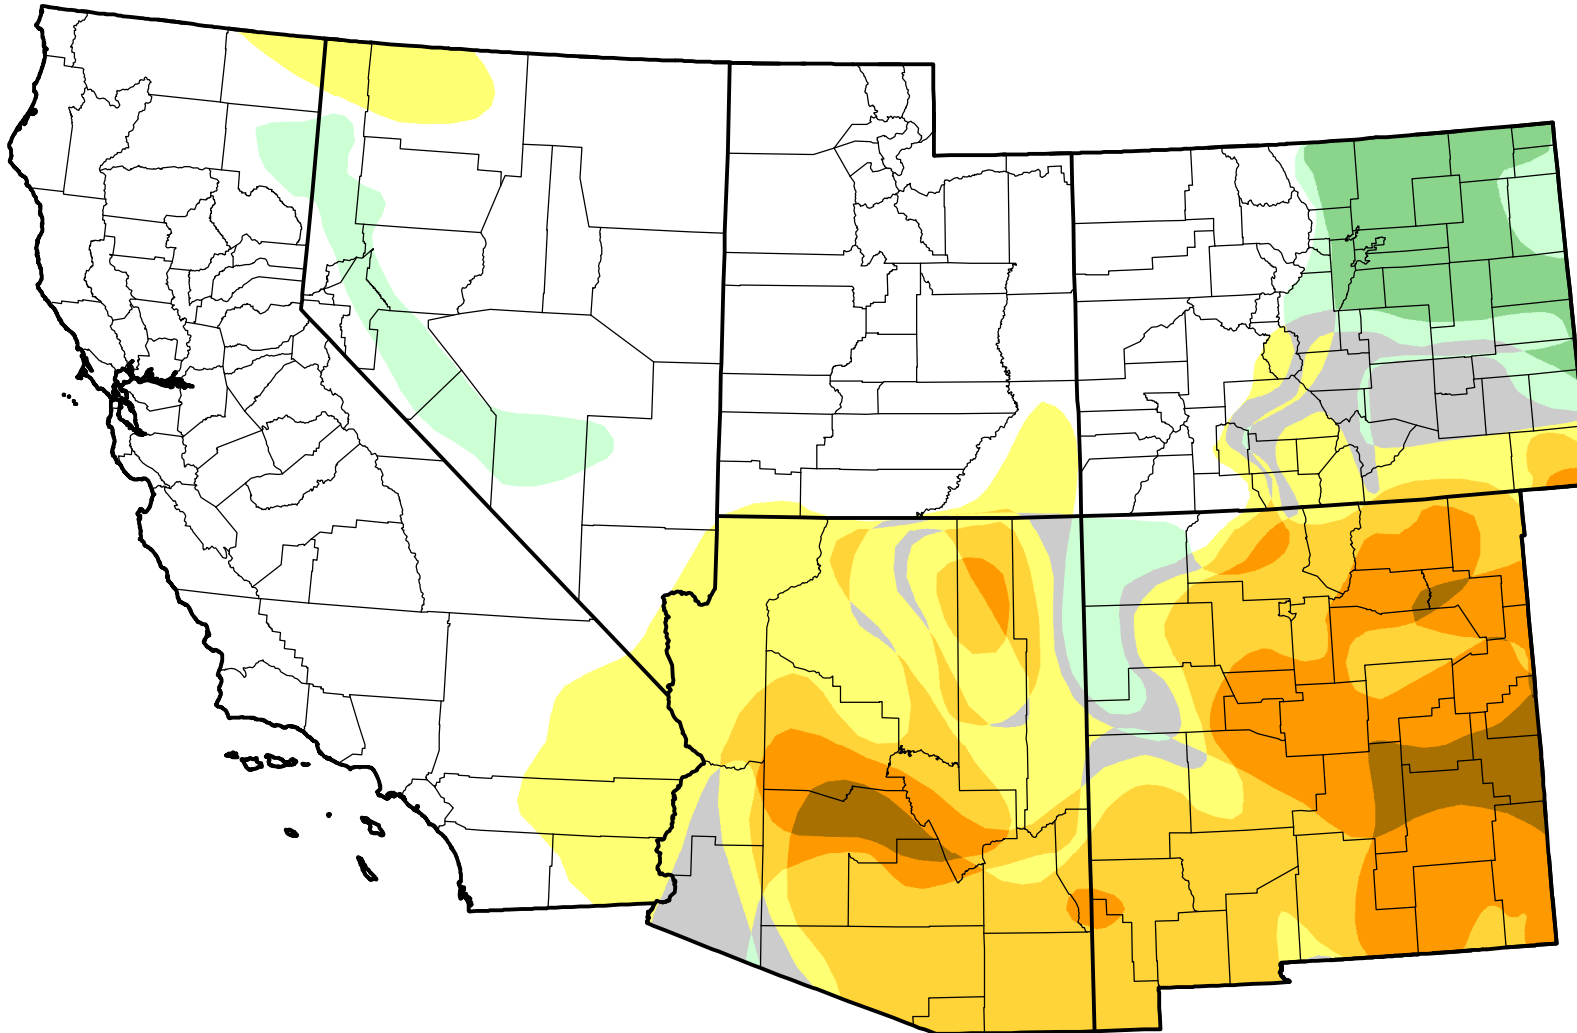

U.S. Drought Monitor Class Change - Southwest

Start of Calendar Year

November 29, 2011
compared to
January 6, 2011

droughtmonitor.unl.edu

-  5 Class Degradation
-  4 Class Degradation
-  3 Class Degradation
-  2 Class Degradation
-  1 Class Degradation
-  No Change
-  1 Class Improvement
-  2 Class Improvement
-  3 Class Improvement
-  4 Class Improvement
-  5 Class Improvement