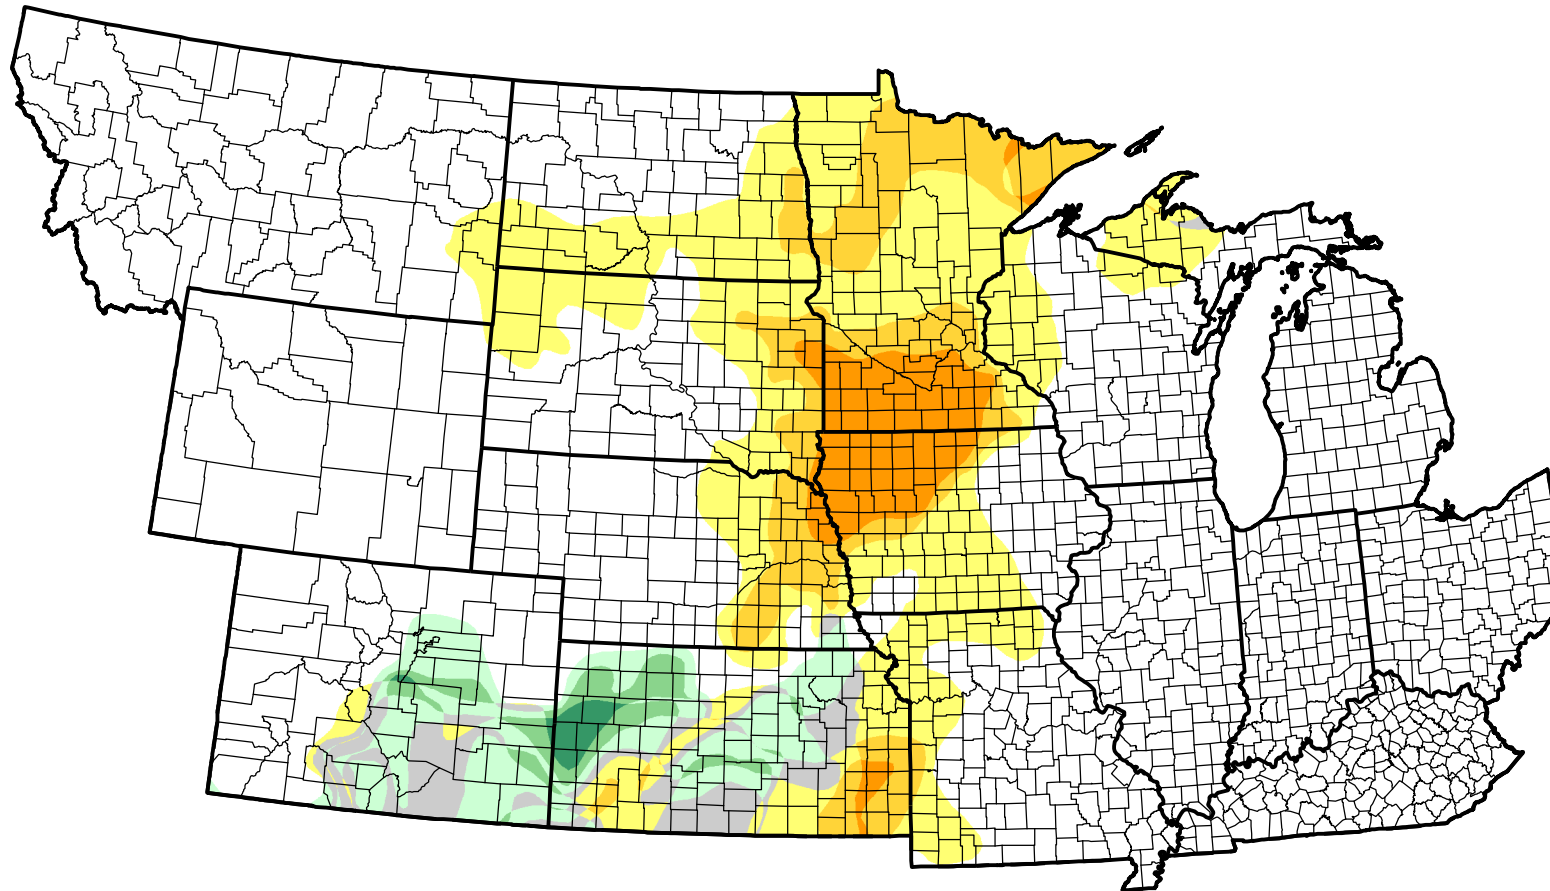

U.S. Drought Monitor Class Change - NWS Central 26 Week

December 6, 2011
compared to
June 9, 2011

droughtmonitor.unl.edu

-  5 Class Degradation
-  4 Class Degradation
-  3 Class Degradation
-  2 Class Degradation
-  1 Class Degradation
-  No Change
-  1 Class Improvement
-  2 Class Improvement
-  3 Class Improvement
-  4 Class Improvement
-  5 Class Improvement