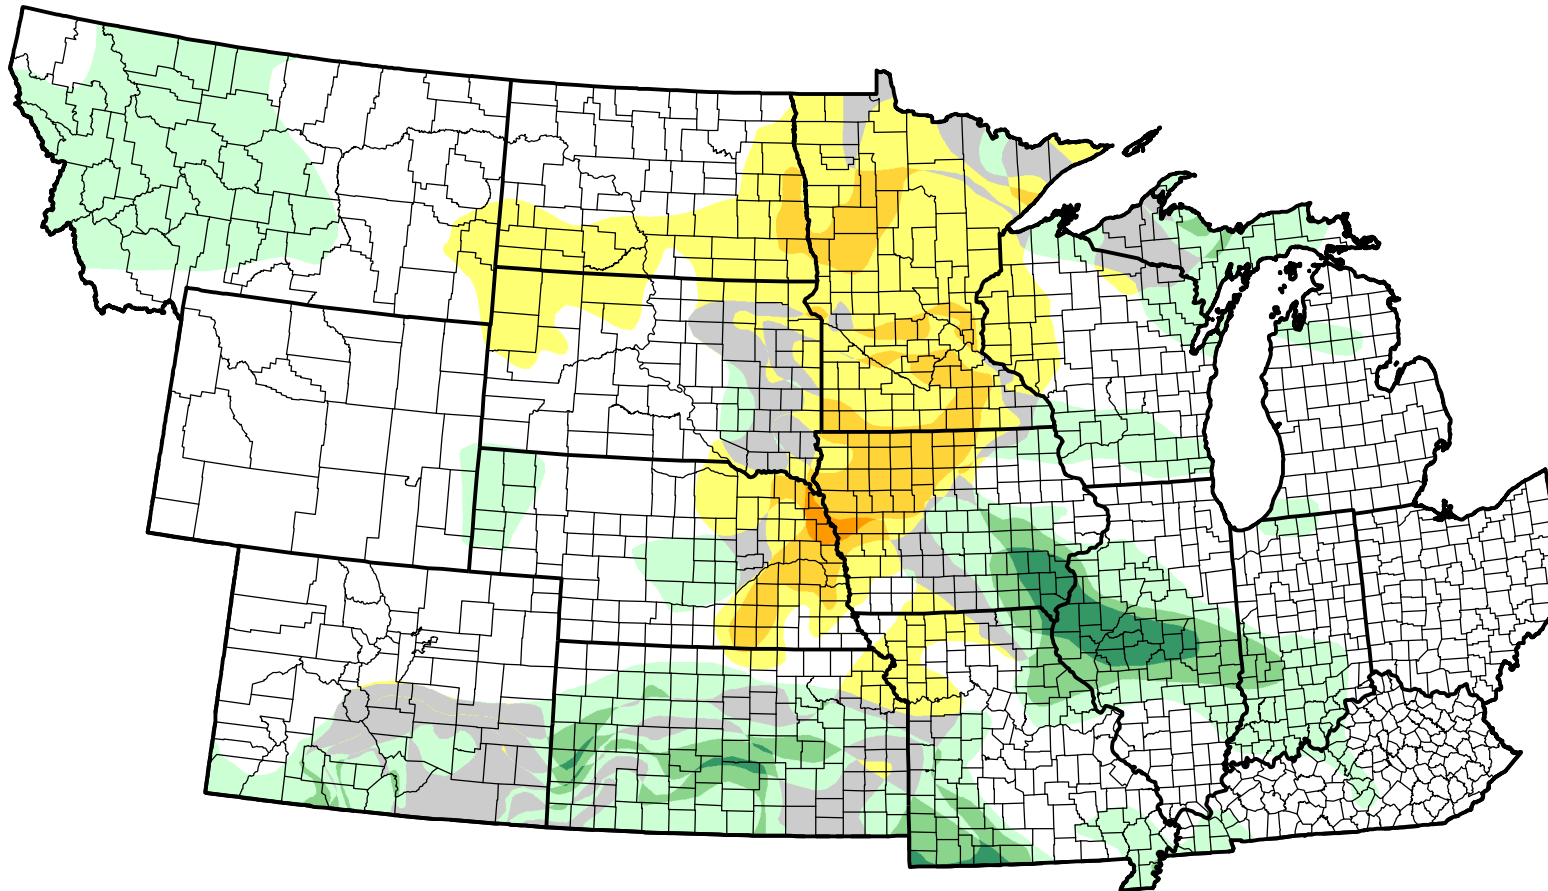

# U.S. Drought Monitor Class Change - NWS Central Start of Water Year

December 6, 2011  
compared to  
September 29, 2011

[droughtmonitor.unl.edu](http://droughtmonitor.unl.edu)

-  5 Class Degradation
-  4 Class Degradation
-  3 Class Degradation
-  2 Class Degradation
-  1 Class Degradation
-  No Change
-  1 Class Improvement
-  2 Class Improvement
-  3 Class Improvement
-  4 Class Improvement
-  5 Class Improvement