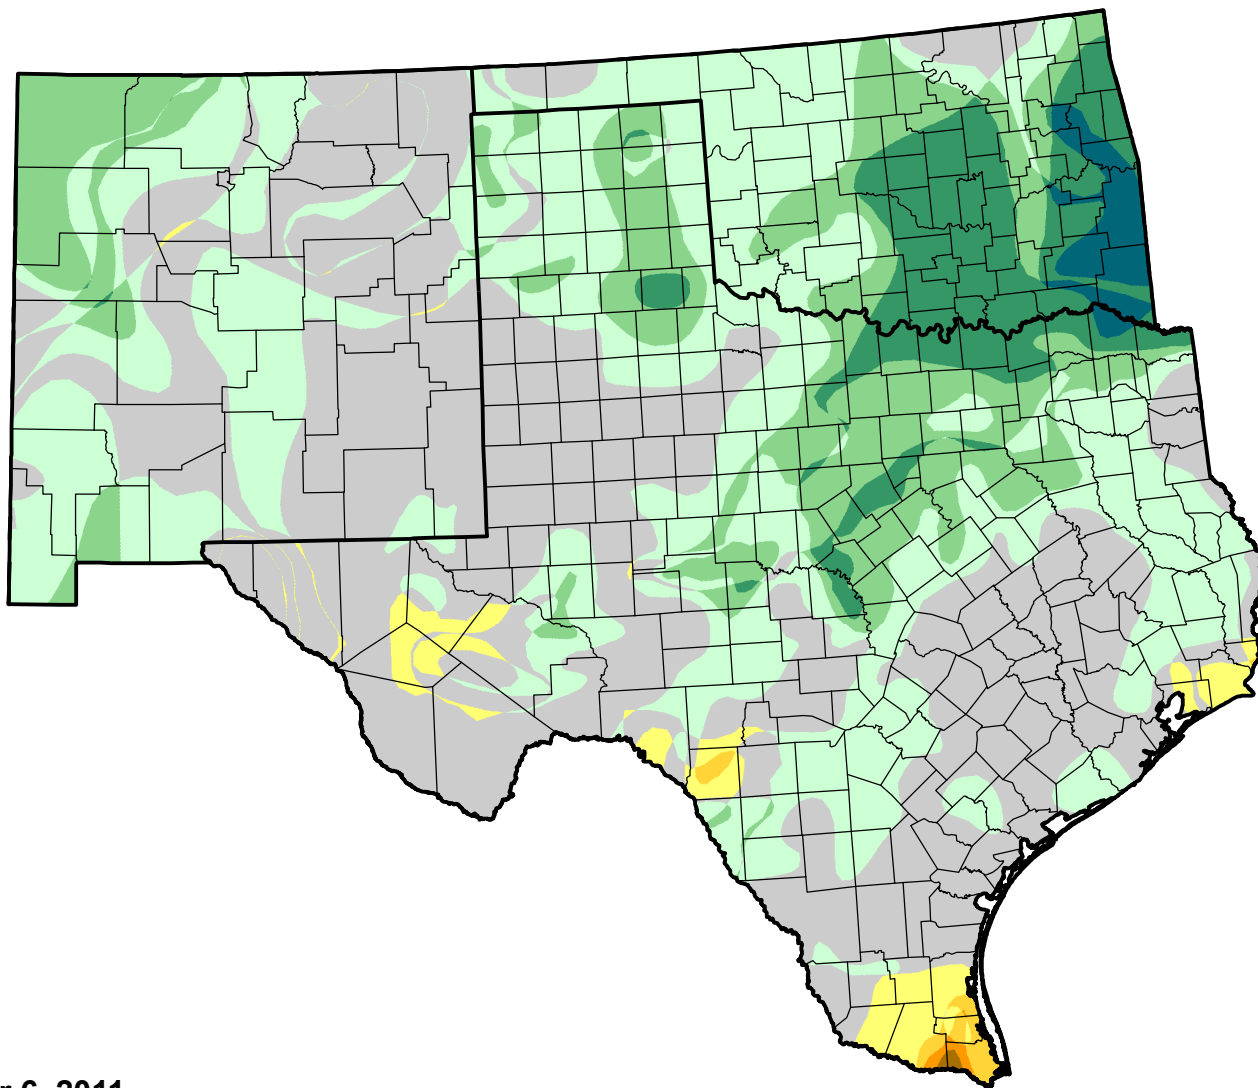

U.S. Drought Monitor Class Change - Southern Plains RDEWS

13 Week

December 6, 2011
compared to
September 8, 2011

droughtmonitor.unl.edu

-  5 Class Degradation
-  4 Class Degradation
-  3 Class Degradation
-  2 Class Degradation
-  1 Class Degradation
-  No Change
-  1 Class Improvement
-  2 Class Improvement
-  3 Class Improvement
-  4 Class Improvement
-  5 Class Improvement