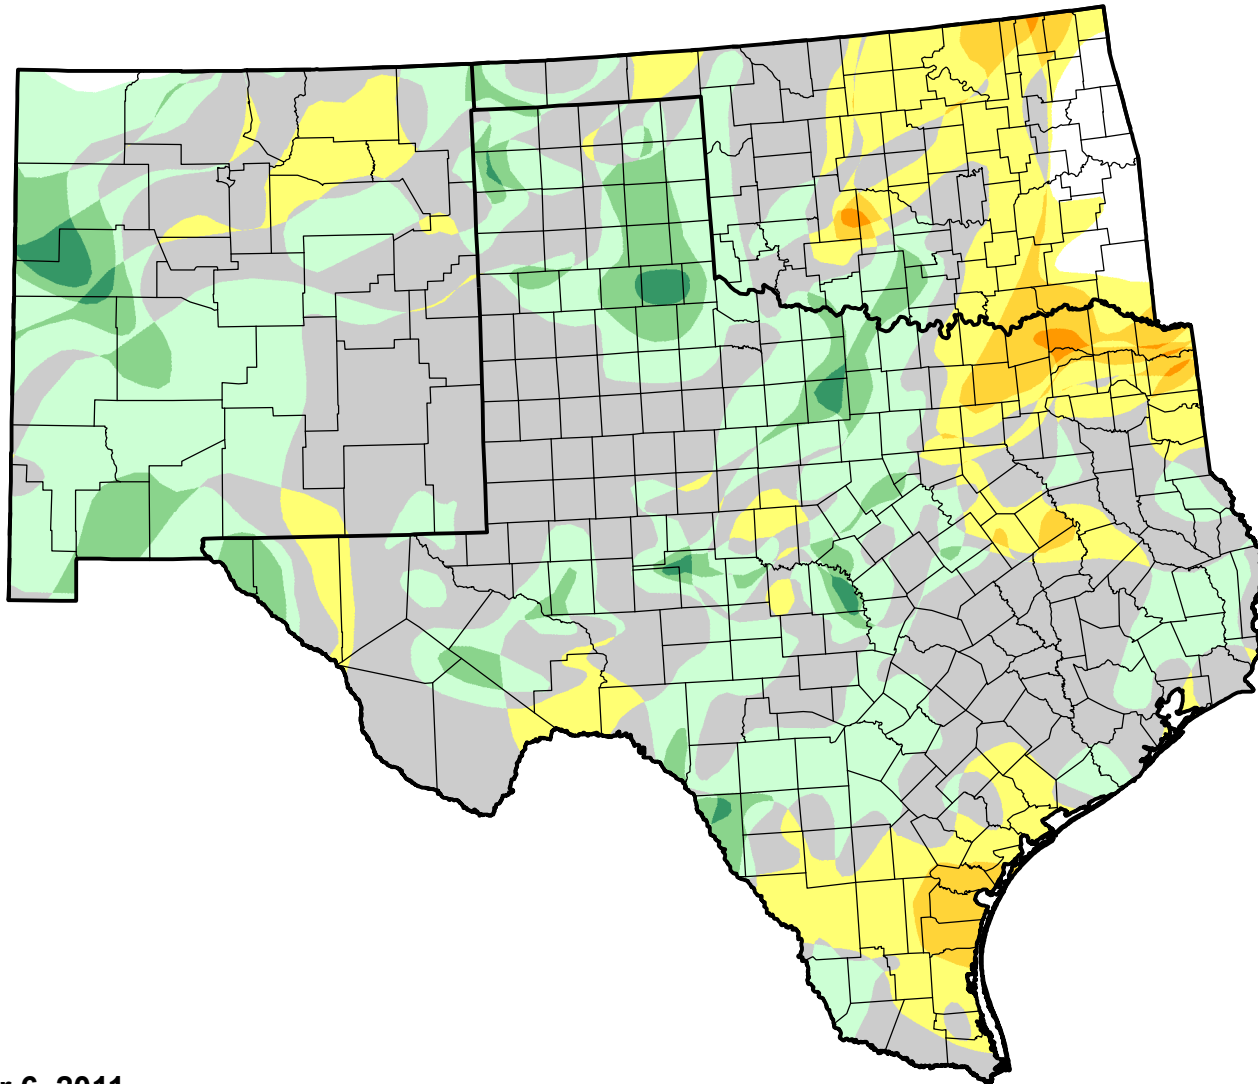

U.S. Drought Monitor Class Change - Southern Plains RDEWS

26 Week

December 6, 2011
compared to
June 9, 2011

droughtmonitor.unl.edu

-  5 Class Degradation
-  4 Class Degradation
-  3 Class Degradation
-  2 Class Degradation
-  1 Class Degradation
-  No Change
-  1 Class Improvement
-  2 Class Improvement
-  3 Class Improvement
-  4 Class Improvement
-  5 Class Improvement