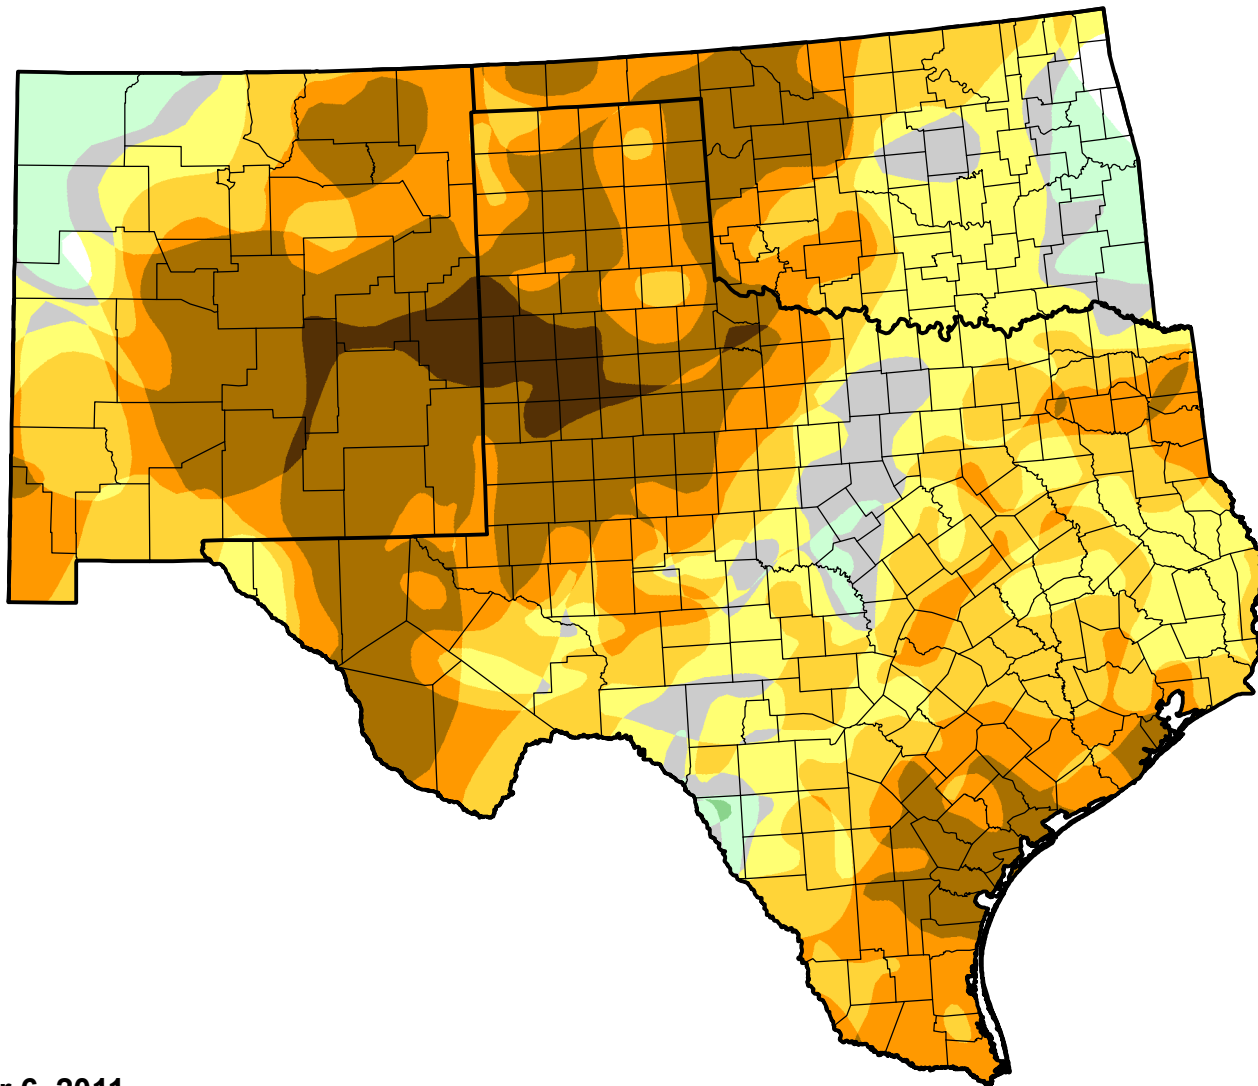

U.S. Drought Monitor Class Change - Southern Plains RDEWS

52 Week

December 6, 2011
compared to
December 9, 2010

droughtmonitor.unl.edu

-  5 Class Degradation
-  4 Class Degradation
-  3 Class Degradation
-  2 Class Degradation
-  1 Class Degradation
-  No Change
-  1 Class Improvement
-  2 Class Improvement
-  3 Class Improvement
-  4 Class Improvement
-  5 Class Improvement