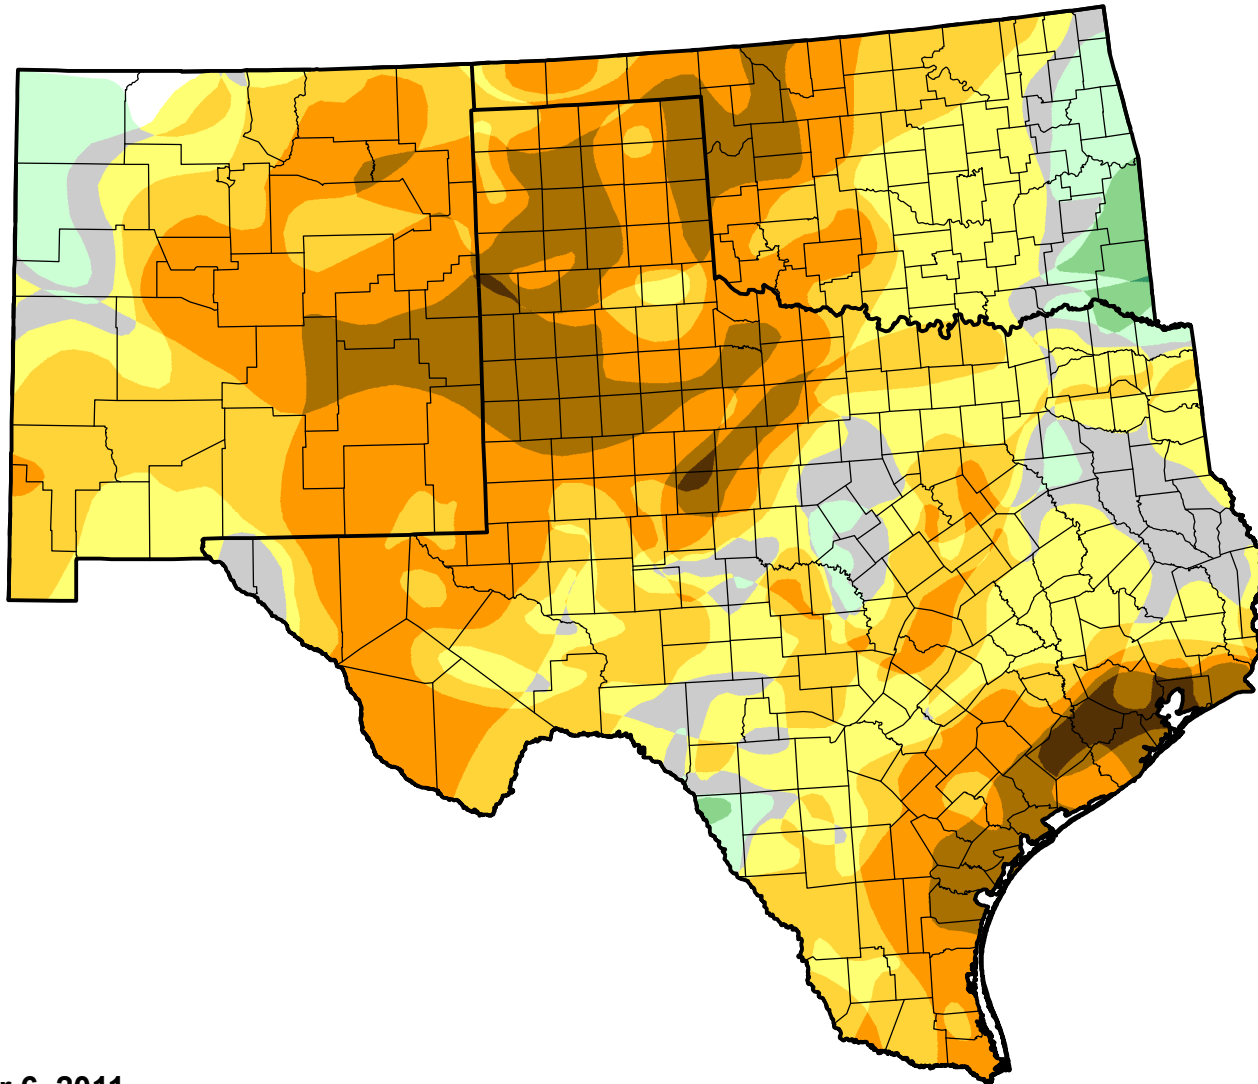

U.S. Drought Monitor Class Change - Southern Plains RDEWS

Start of Calendar Year

December 6, 2011
compared to
January 6, 2011

droughtmonitor.unl.edu

-  5 Class Degradation
-  4 Class Degradation
-  3 Class Degradation
-  2 Class Degradation
-  1 Class Degradation
-  No Change
-  1 Class Improvement
-  2 Class Improvement
-  3 Class Improvement
-  4 Class Improvement
-  5 Class Improvement