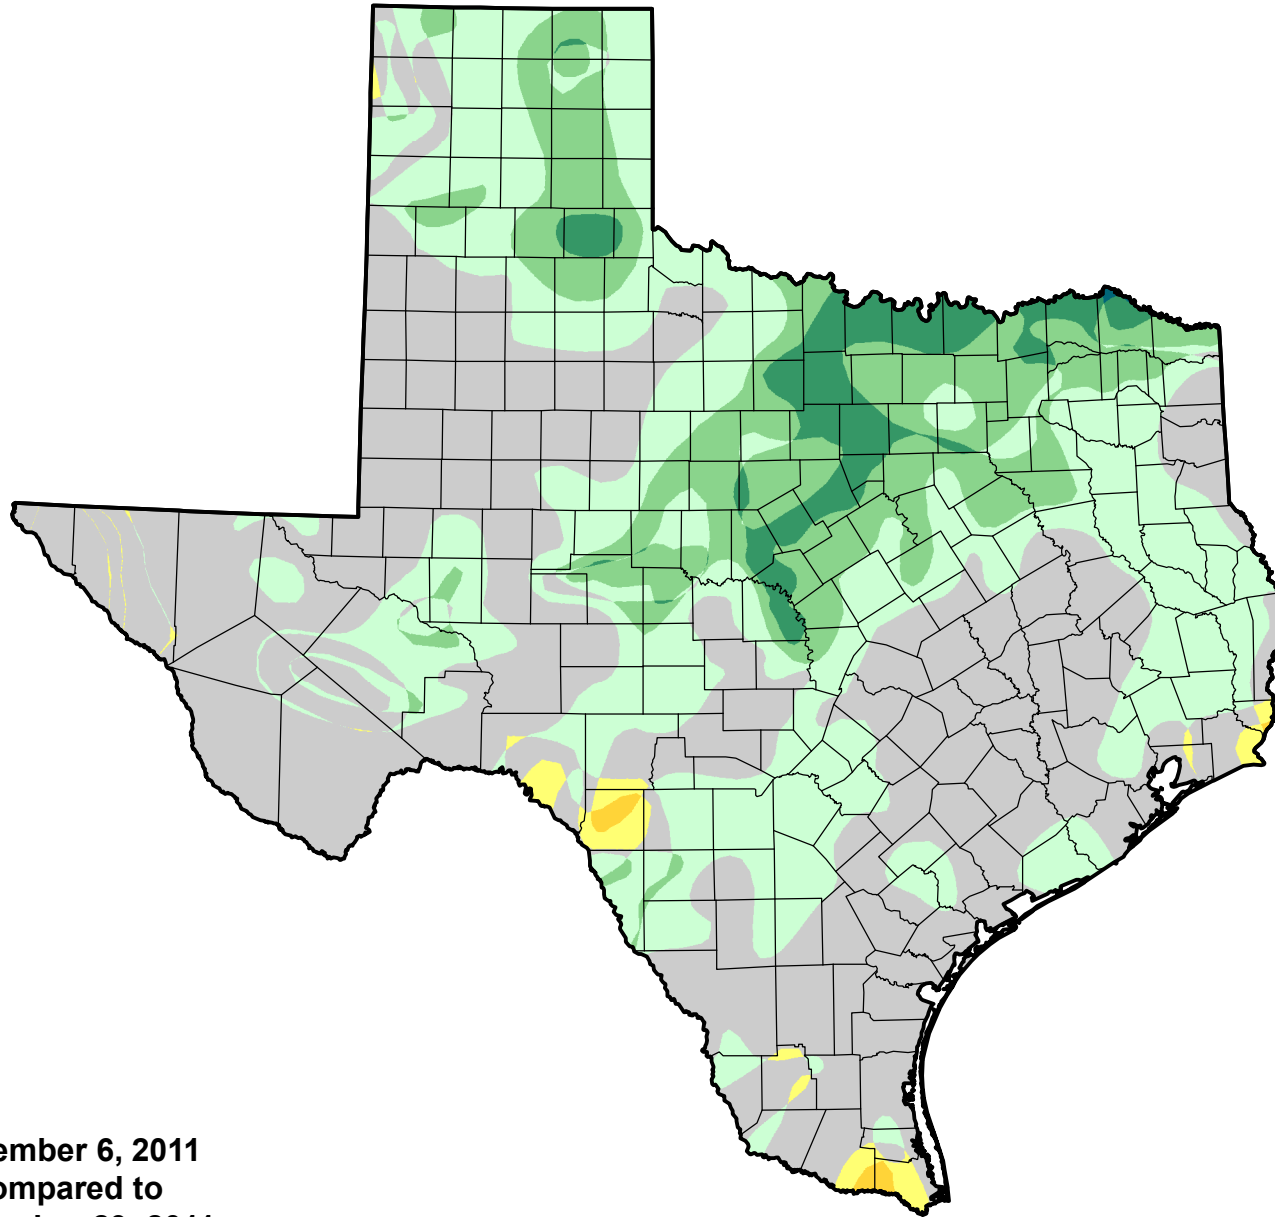

U.S. Drought Monitor Class Change - Texas

Start of Water Year

December 6, 2011
compared to
September 29, 2011

droughtmonitor.unl.edu

- 5 Class Degradation
- 4 Class Degradation
- 3 Class Degradation
- 2 Class Degradation
- 1 Class Degradation
- No Change
- 1 Class Improvement
- 2 Class Improvement
- 3 Class Improvement
- 4 Class Improvement
- 5 Class Improvement