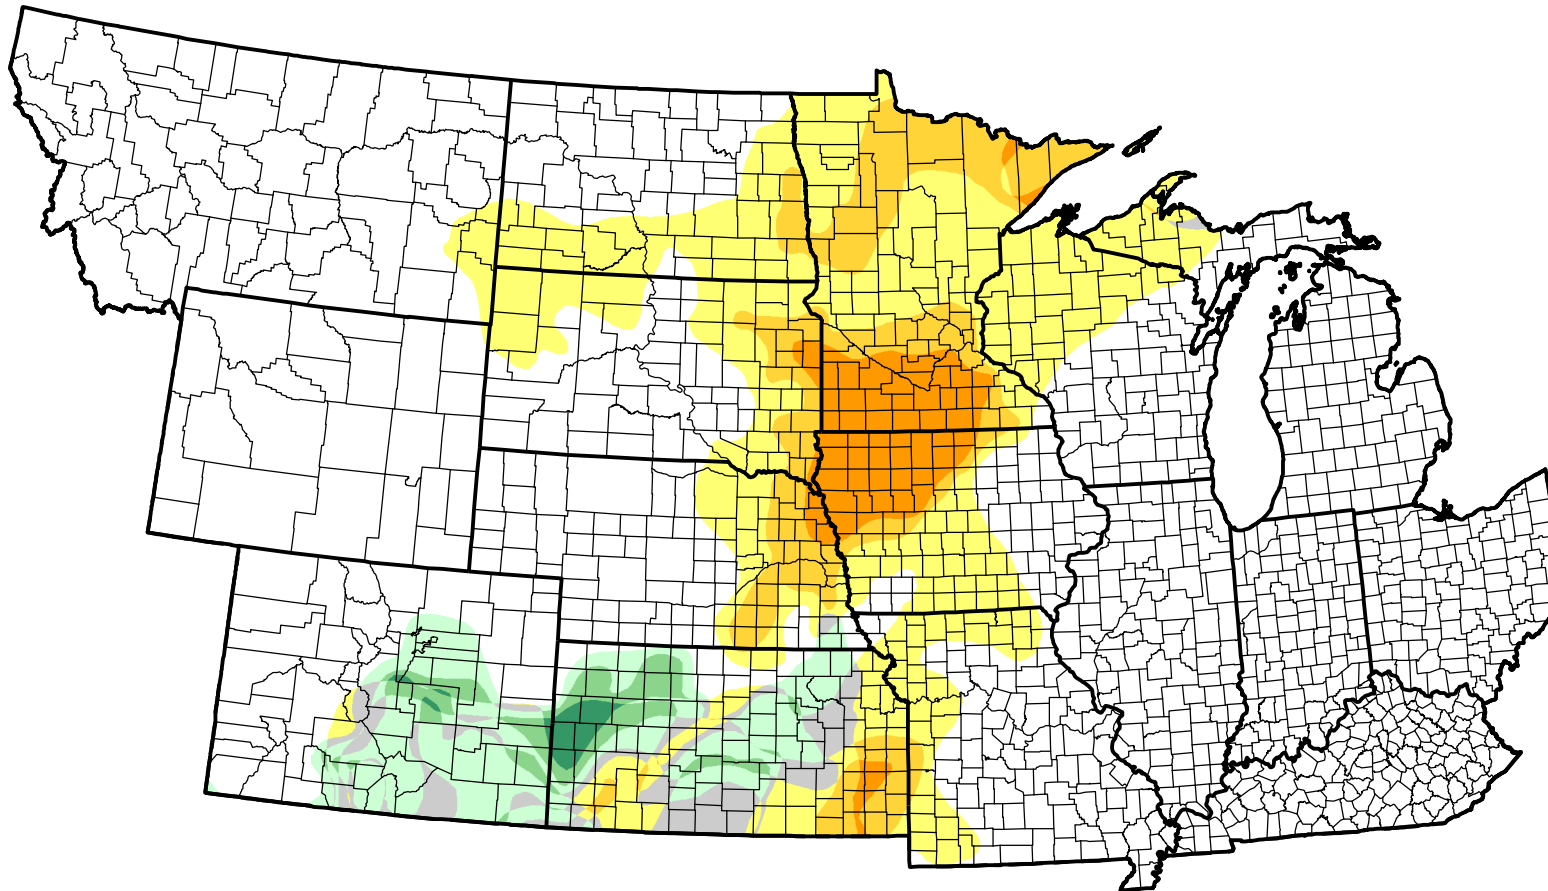

U.S. Drought Monitor Class Change - NWS Central 26 Week

December 13, 2011
compared to
June 16, 2011

droughtmonitor.unl.edu

-  5 Class Degradation
-  4 Class Degradation
-  3 Class Degradation
-  2 Class Degradation
-  1 Class Degradation
-  No Change
-  1 Class Improvement
-  2 Class Improvement
-  3 Class Improvement
-  4 Class Improvement
-  5 Class Improvement