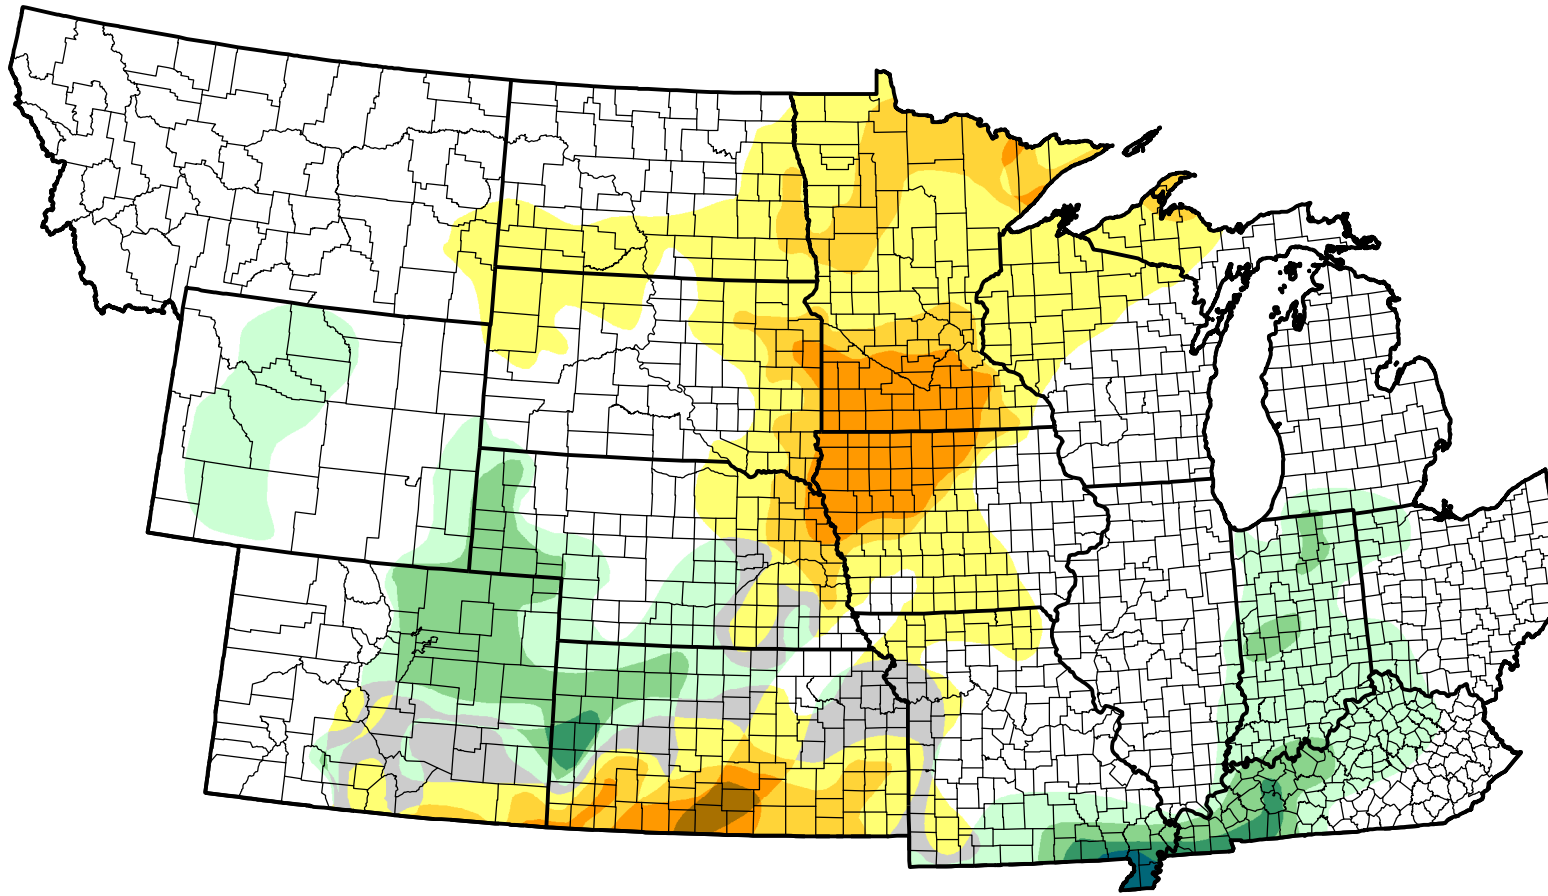

U.S. Drought Monitor Class Change - NWS Central Start of Calendar Year

-  5 Class Degradation
-  4 Class Degradation
-  3 Class Degradation
-  2 Class Degradation
-  1 Class Degradation
-  No Change
-  1 Class Improvement
-  2 Class Improvement
-  3 Class Improvement
-  4 Class Improvement
-  5 Class Improvement

December 13, 2011
compared to
January 6, 2011

droughtmonitor.unl.edu