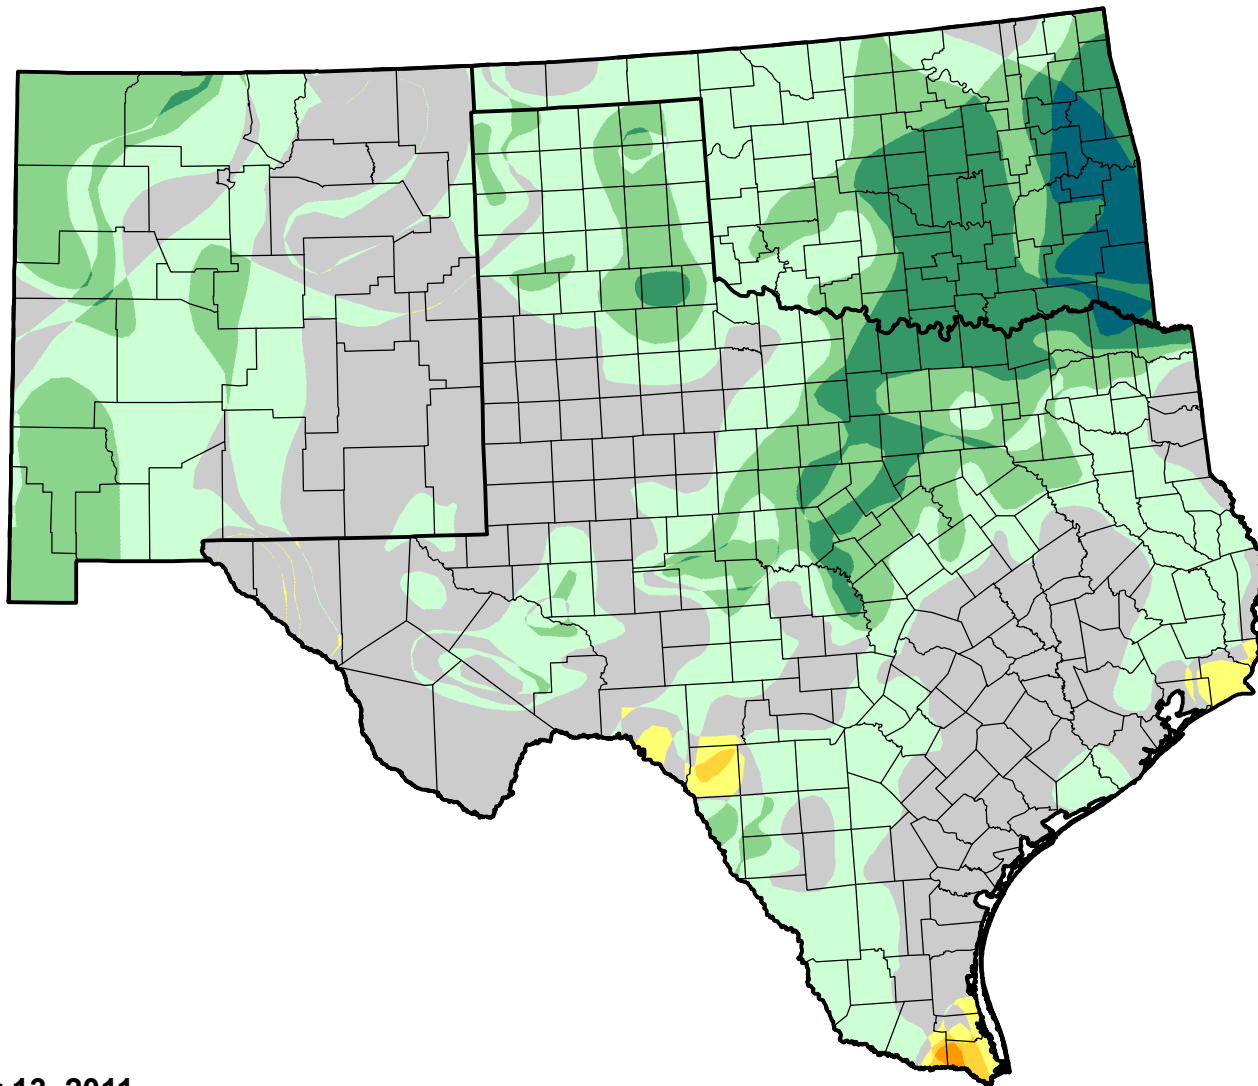

# U.S. Drought Monitor Class Change - Southern Plains RDEWS

13 Week

December 13, 2011  
compared to  
September 15, 2011

[droughtmonitor.unl.edu](http://droughtmonitor.unl.edu)

- 5 Class Degradation
- 4 Class Degradation
- 3 Class Degradation
- 2 Class Degradation
- 1 Class Degradation
- No Change
- 1 Class Improvement
- 2 Class Improvement
- 3 Class Improvement
- 4 Class Improvement
- 5 Class Improvement