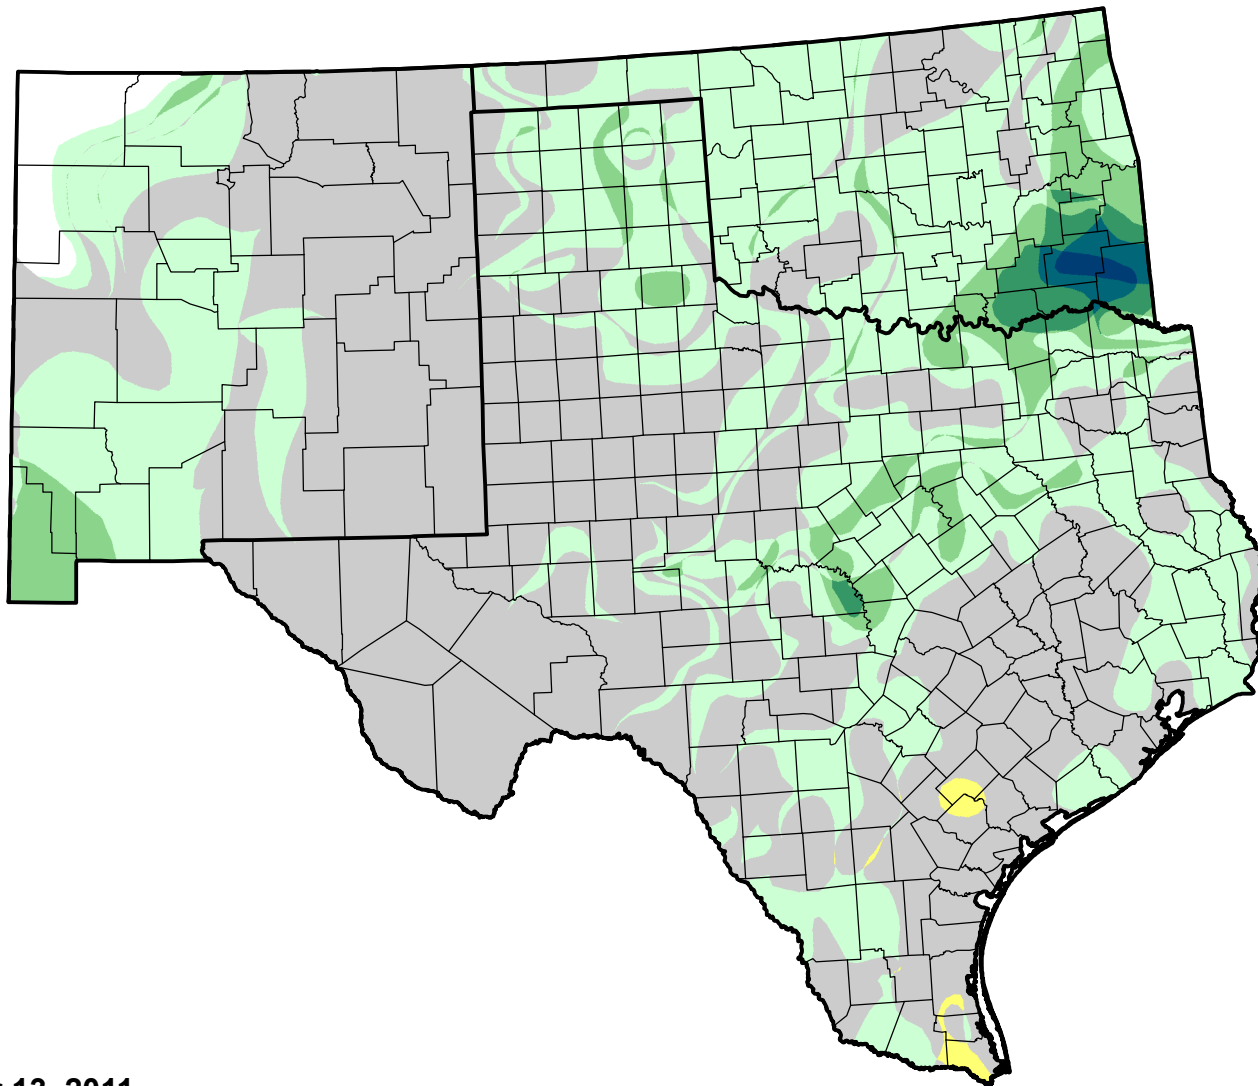

U.S. Drought Monitor Class Change - Southern Plains RDEWS

4 Week

December 13, 2011
compared to
November 17, 2011

droughtmonitor.unl.edu

-  5 Class Degradation
-  4 Class Degradation
-  3 Class Degradation
-  2 Class Degradation
-  1 Class Degradation
-  No Change
-  1 Class Improvement
-  2 Class Improvement
-  3 Class Improvement
-  4 Class Improvement
-  5 Class Improvement