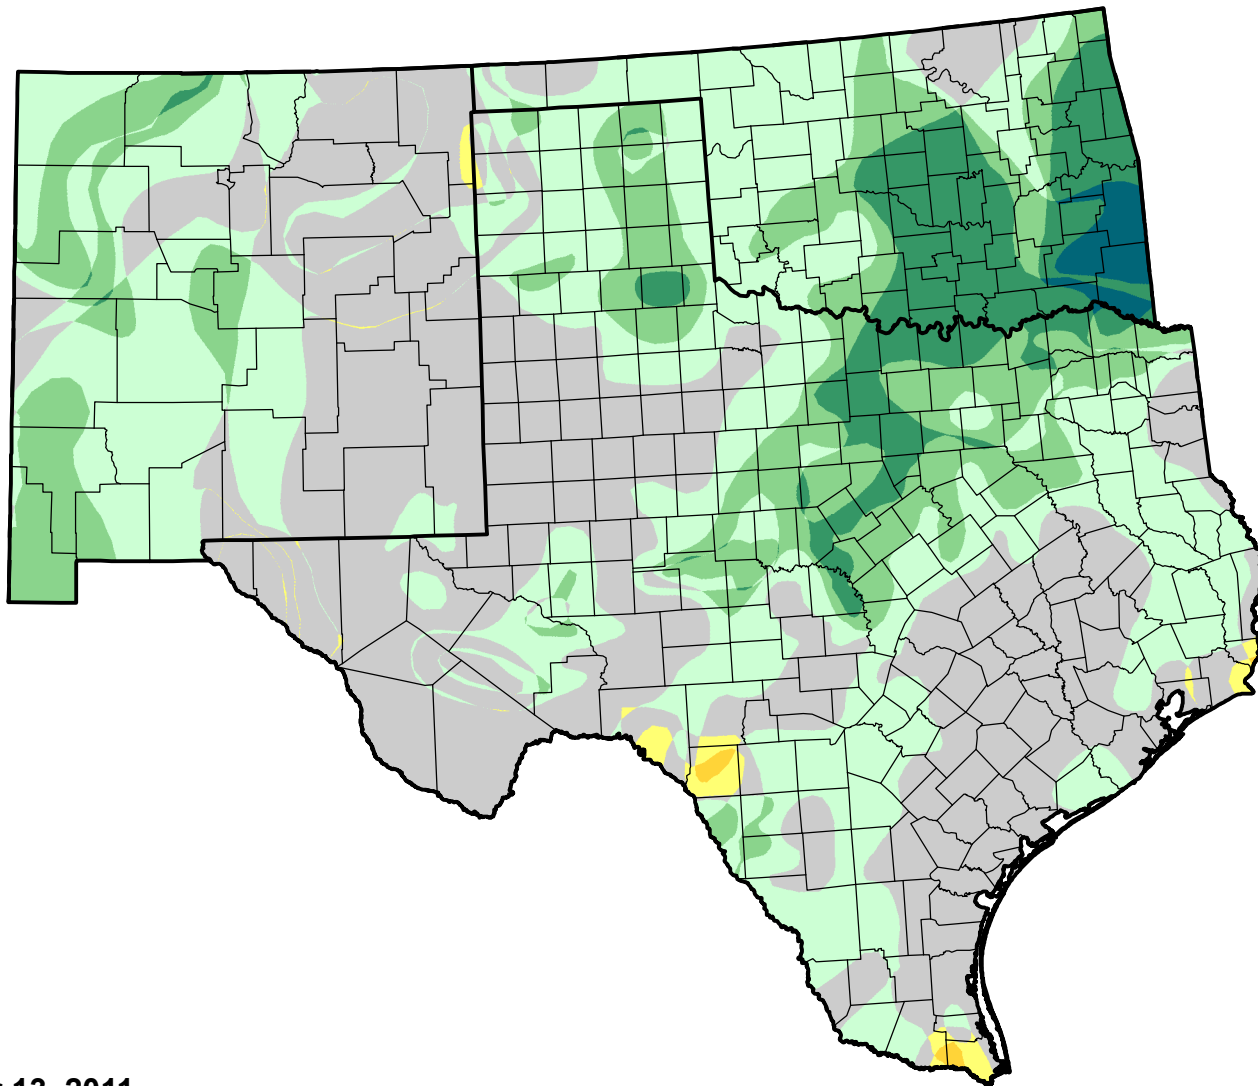

U.S. Drought Monitor Class Change - Southern Plains RDEWS

Start of Water Year

December 13, 2011
compared to
September 29, 2011

droughtmonitor.unl.edu

- 5 Class Degradation
- 4 Class Degradation
- 3 Class Degradation
- 2 Class Degradation
- 1 Class Degradation
- No Change
- 1 Class Improvement
- 2 Class Improvement
- 3 Class Improvement
- 4 Class Improvement
- 5 Class Improvement