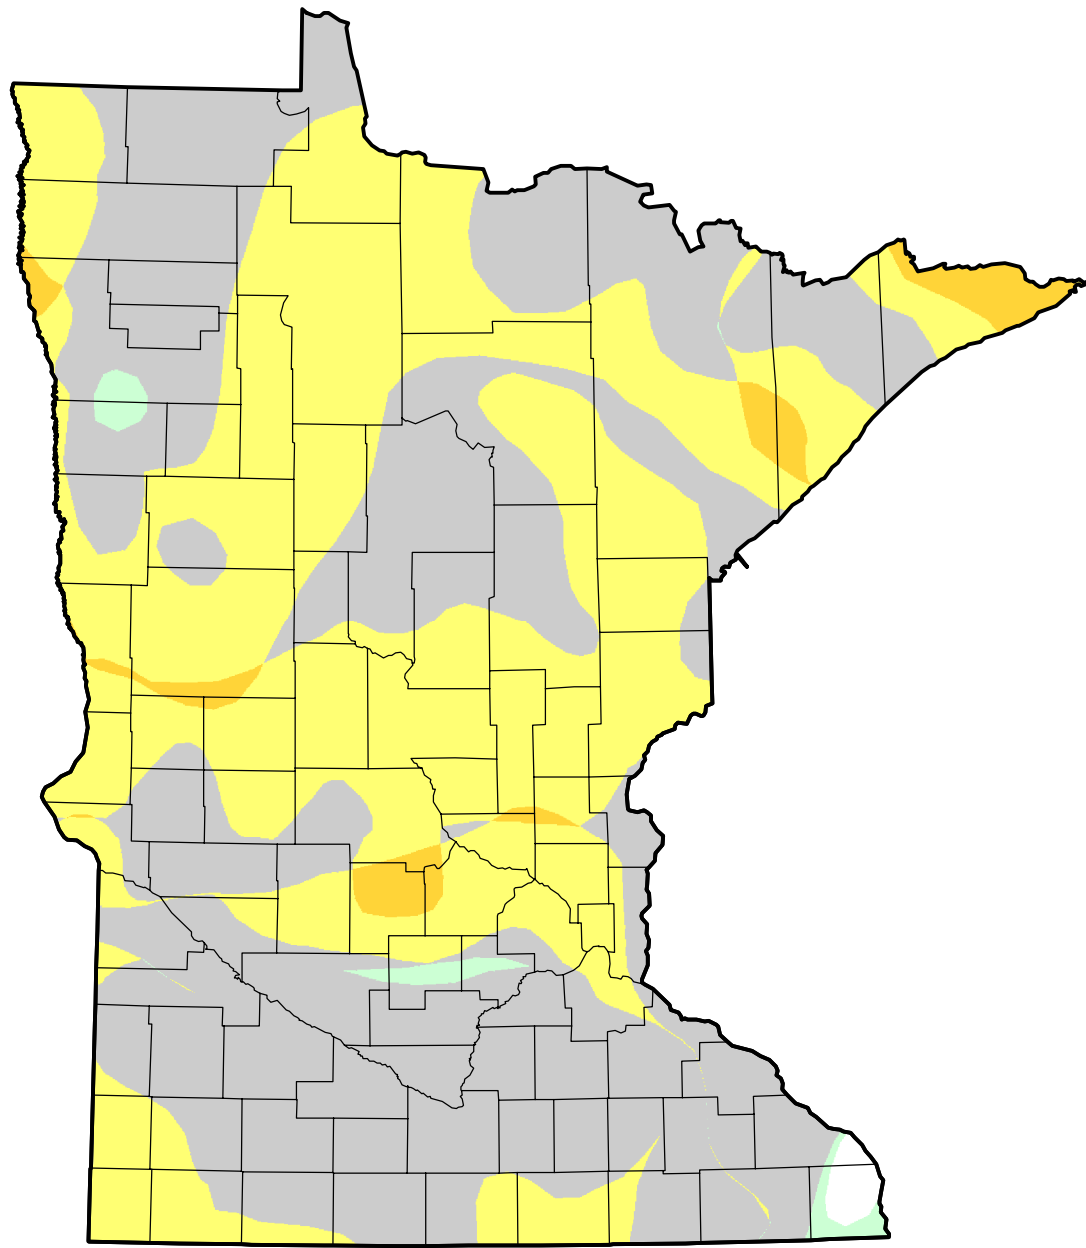

# U.S. Drought Monitor Class Change - Minnesota

## 8 Week

December 20, 2011  
compared to  
October 27, 2011

[droughtmonitor.unl.edu](http://droughtmonitor.unl.edu)

-  5 Class Degradation
-  4 Class Degradation
-  3 Class Degradation
-  2 Class Degradation
-  1 Class Degradation
-  No Change
-  1 Class Improvement
-  2 Class Improvement
-  3 Class Improvement
-  4 Class Improvement
-  5 Class Improvement