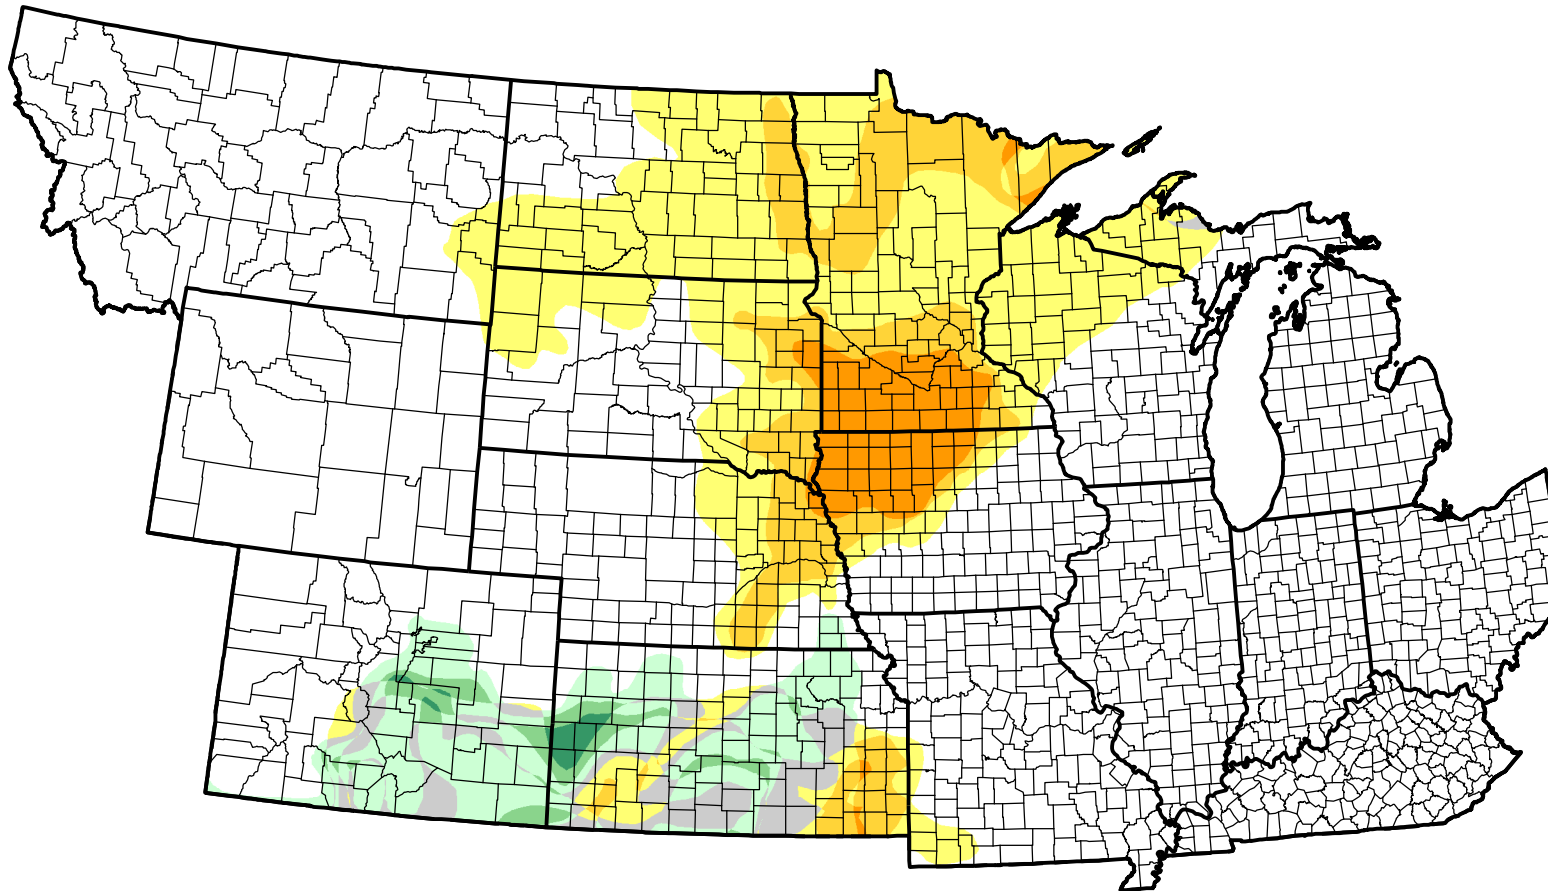

U.S. Drought Monitor Class Change - NWS Central 26 Week

December 20, 2011
compared to
June 23, 2011

droughtmonitor.unl.edu

-  5 Class Degradation
-  4 Class Degradation
-  3 Class Degradation
-  2 Class Degradation
-  1 Class Degradation
-  No Change
-  1 Class Improvement
-  2 Class Improvement
-  3 Class Improvement
-  4 Class Improvement
-  5 Class Improvement