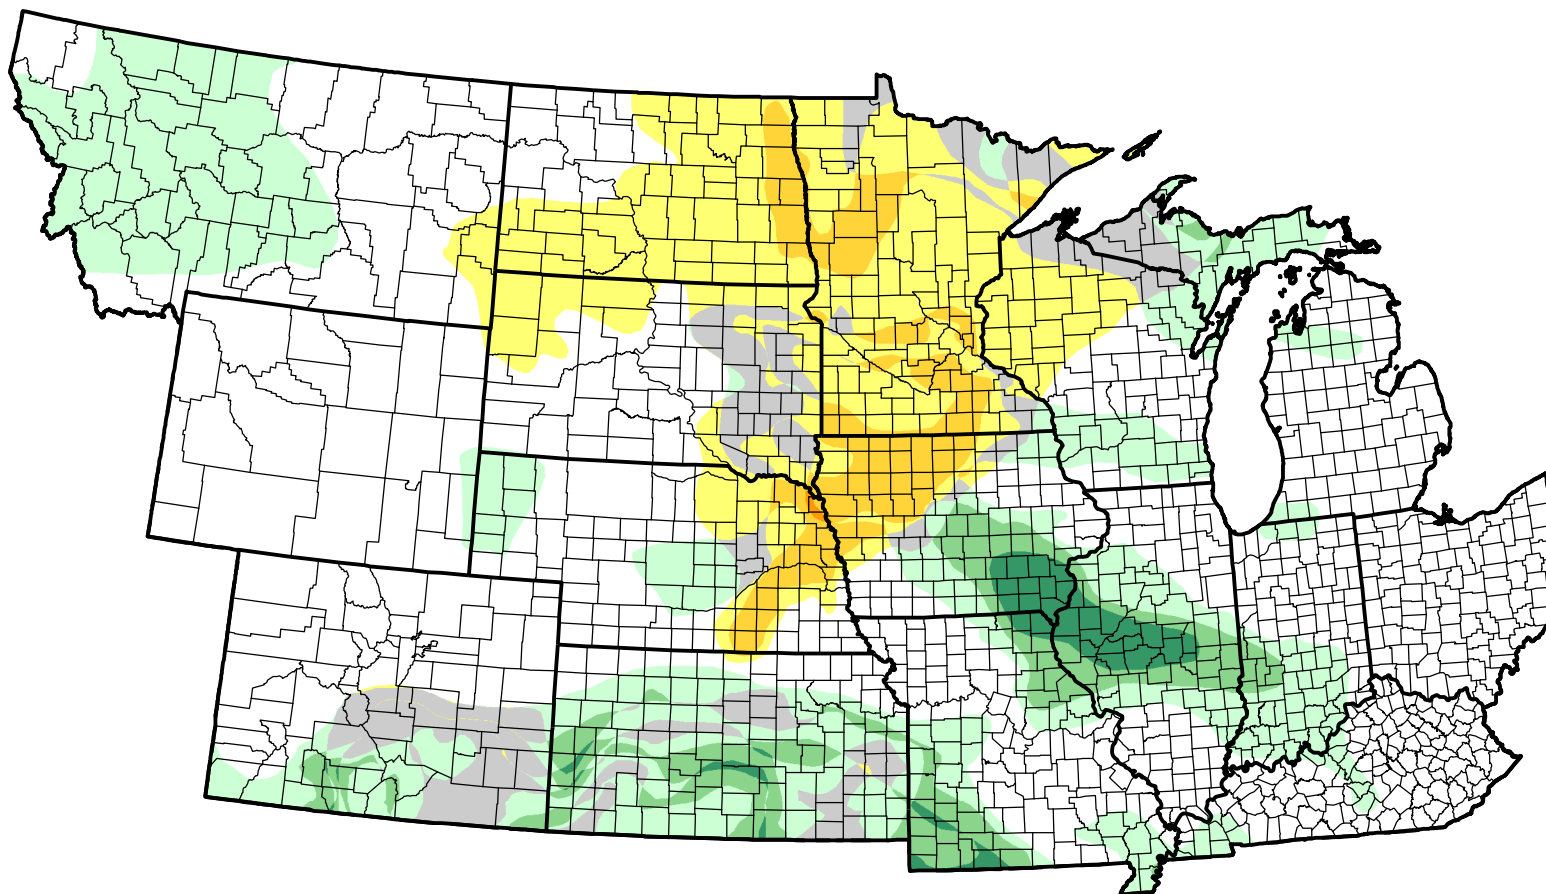

# U.S. Drought Monitor Class Change - NWS Central Start of Water Year

December 20, 2011  
compared to  
September 29, 2011

[droughtmonitor.unl.edu](http://droughtmonitor.unl.edu)

- |   |                     |
|---|---------------------|
|  | 5 Class Degradation |
|  | 4 Class Degradation |
|  | 3 Class Degradation |
|  | 2 Class Degradation |
|  | 1 Class Degradation |
|  | No Change           |
|  | 1 Class Improvement |
|  | 2 Class Improvement |
|  | 3 Class Improvement |
|  | 4 Class Improvement |
|  | 5 Class Improvement |