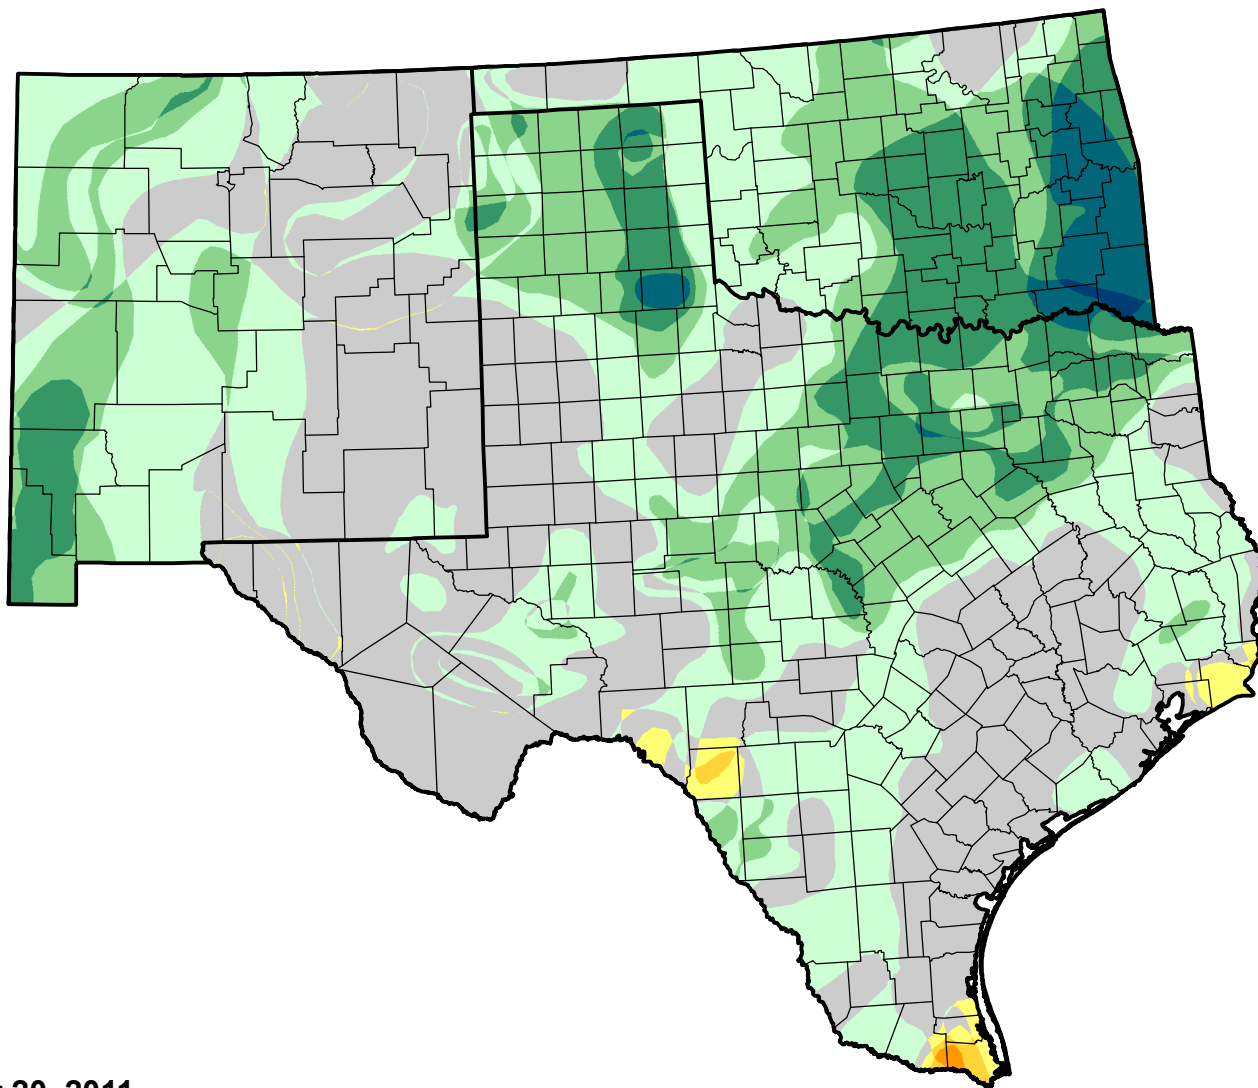

U.S. Drought Monitor Class Change - Southern Plains RDEWS

13 Week

December 20, 2011
compared to
September 22, 2011

droughtmonitor.unl.edu

-  5 Class Degradation
-  4 Class Degradation
-  3 Class Degradation
-  2 Class Degradation
-  1 Class Degradation
-  No Change
-  1 Class Improvement
-  2 Class Improvement
-  3 Class Improvement
-  4 Class Improvement
-  5 Class Improvement