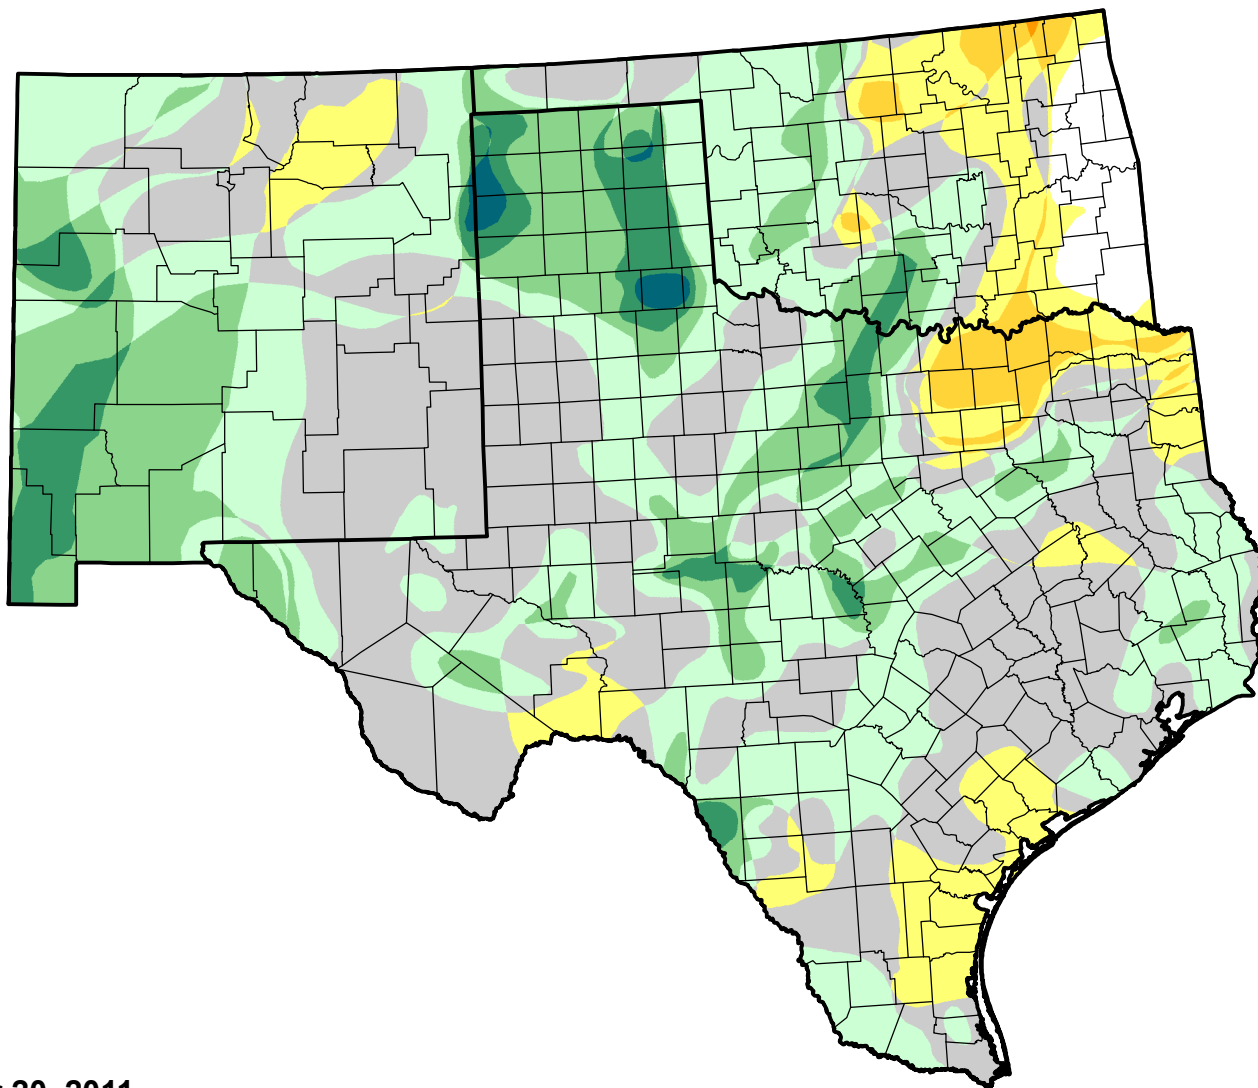

U.S. Drought Monitor Class Change - Southern Plains RDEWS

26 Week

December 20, 2011
compared to
June 23, 2011

droughtmonitor.unl.edu

-  5 Class Degradation
-  4 Class Degradation
-  3 Class Degradation
-  2 Class Degradation
-  1 Class Degradation
-  No Change
-  1 Class Improvement
-  2 Class Improvement
-  3 Class Improvement
-  4 Class Improvement
-  5 Class Improvement