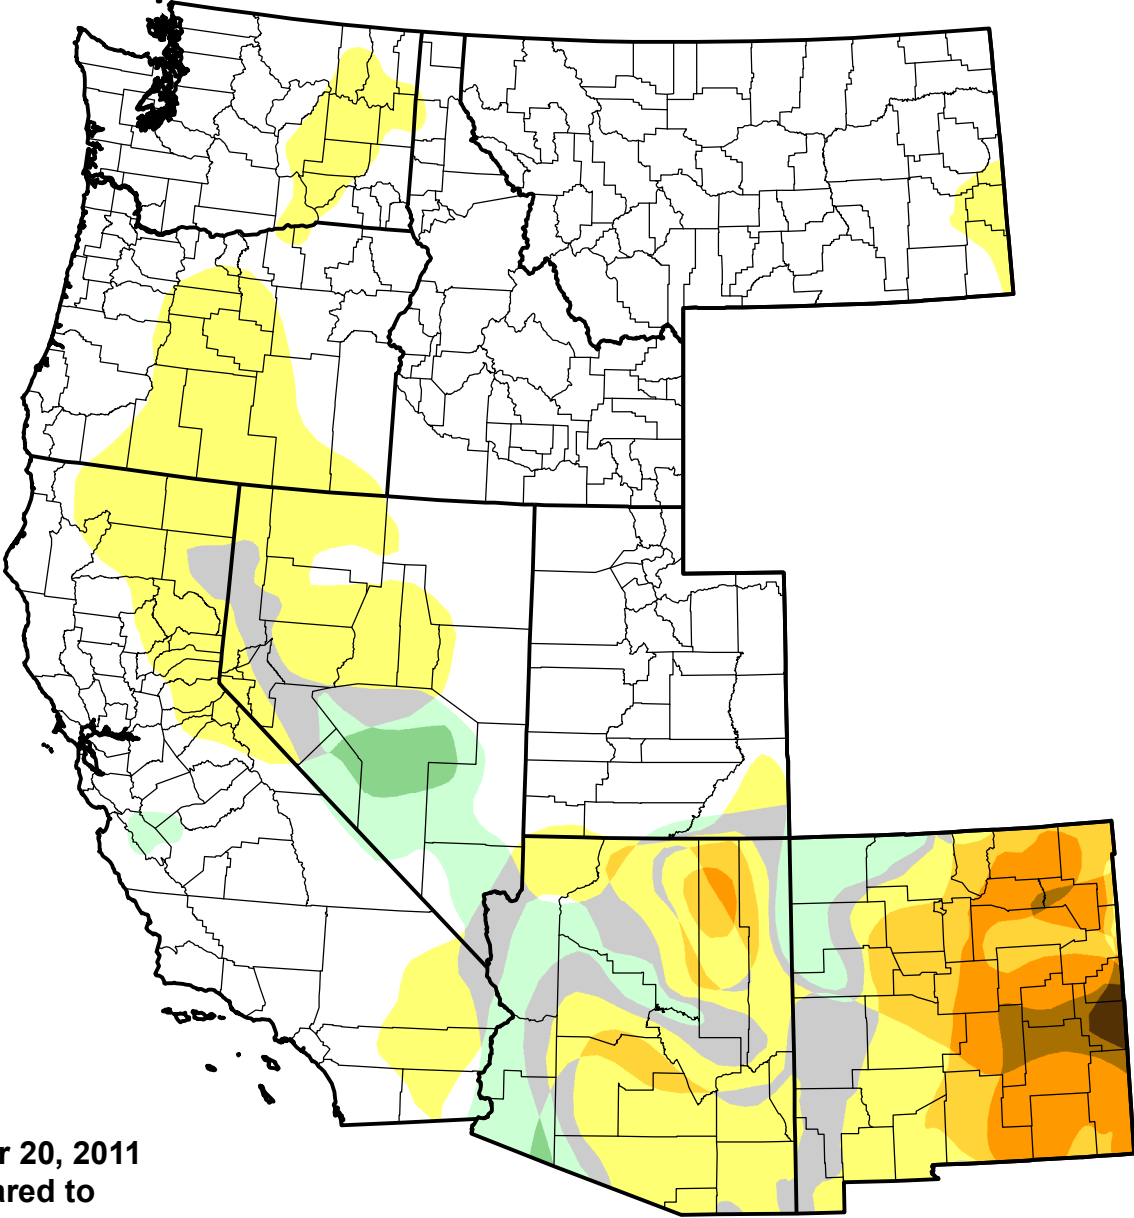

U.S. Drought Monitor Class Change - West

52 Week

December 20, 2011
compared to
December 23, 2010

droughtmonitor.unl.edu

-  5 Class Degradation
-  4 Class Degradation
-  3 Class Degradation
-  2 Class Degradation
-  1 Class Degradation
-  No Change
-  1 Class Improvement
-  2 Class Improvement
-  3 Class Improvement
-  4 Class Improvement
-  5 Class Improvement