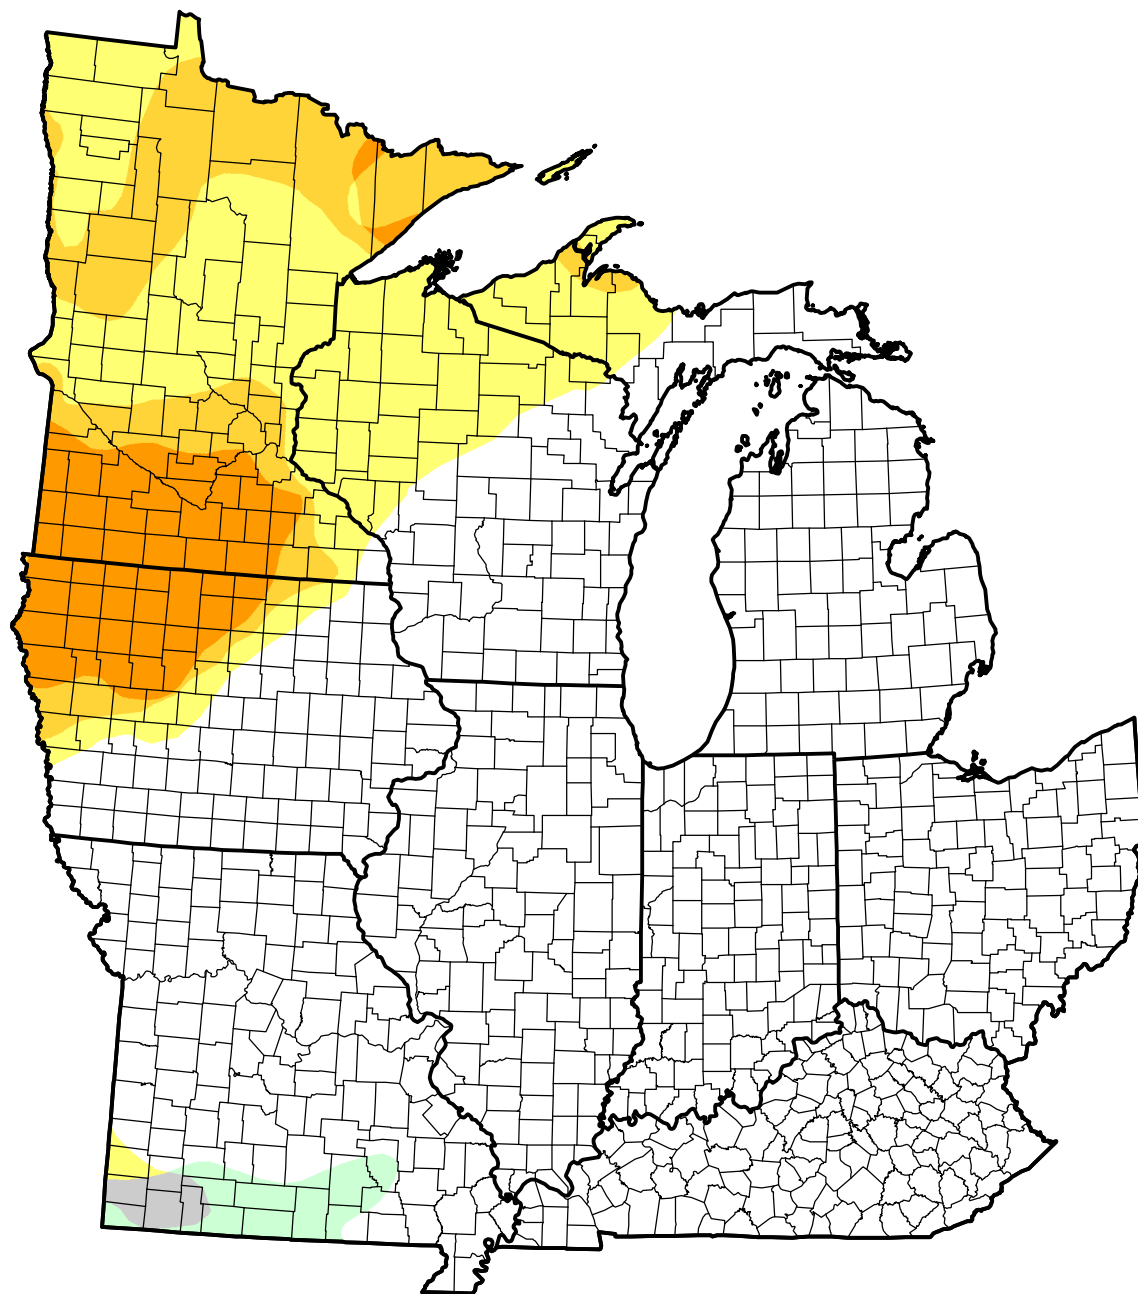

U.S. Drought Monitor Class Change - Midwest

26 Week

December 27, 2011
compared to
June 30, 2011

droughtmonitor.unl.edu

-  5 Class Degradation
-  4 Class Degradation
-  3 Class Degradation
-  2 Class Degradation
-  1 Class Degradation
-  No Change
-  1 Class Improvement
-  2 Class Improvement
-  3 Class Improvement
-  4 Class Improvement
-  5 Class Improvement