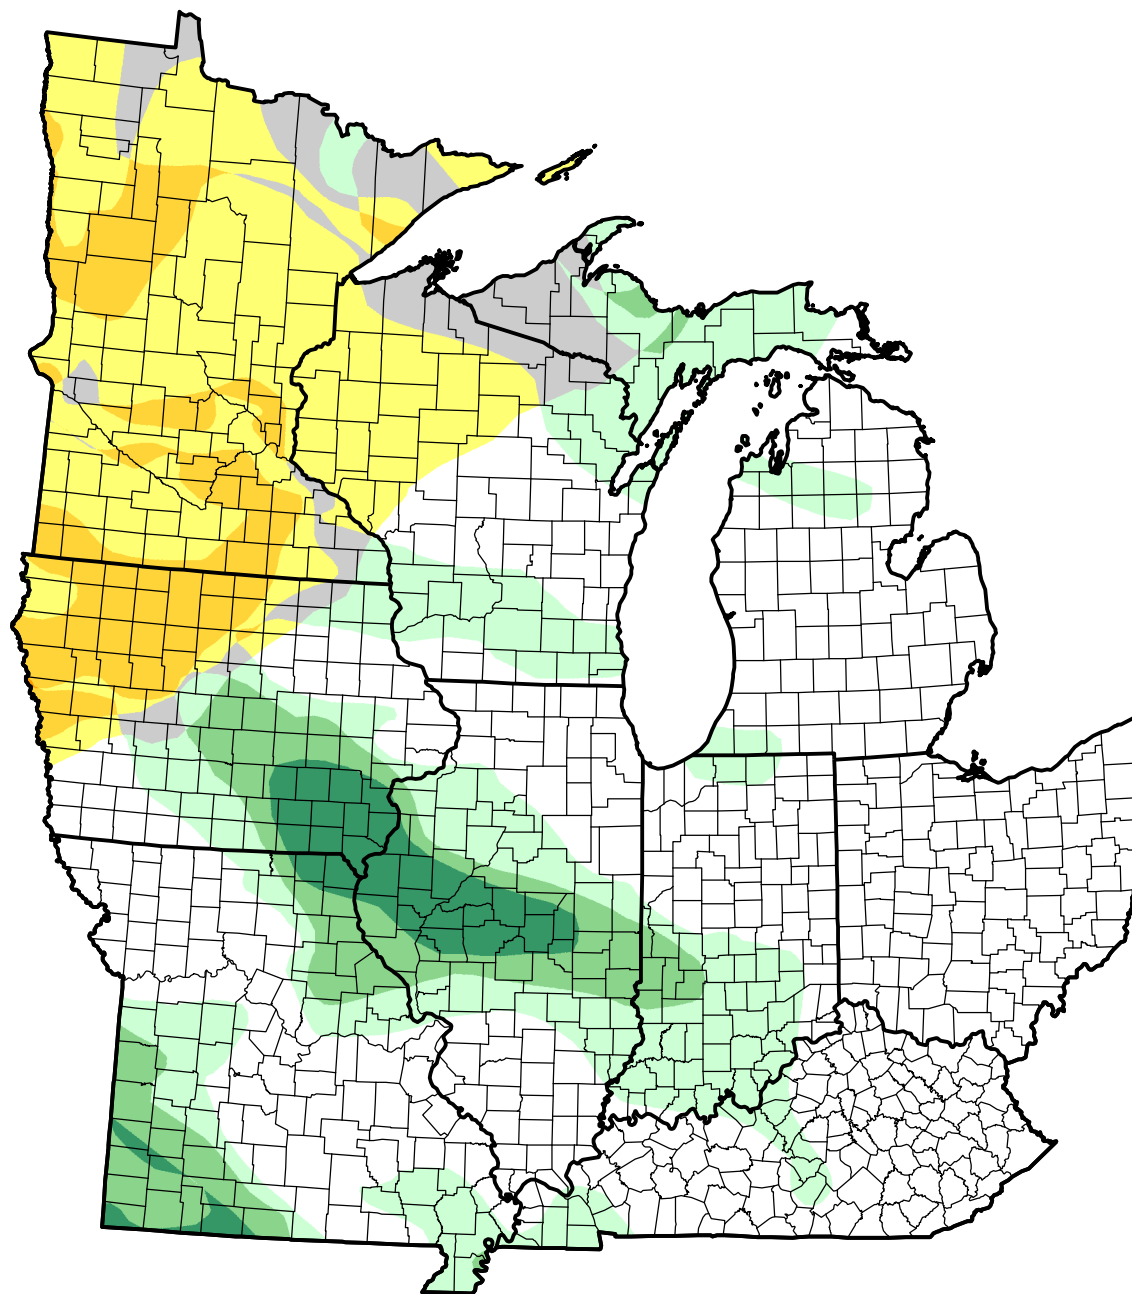

U.S. Drought Monitor Class Change - Midwest

Start of Water Year

December 27, 2011
compared to
September 29, 2011

droughtmonitor.unl.edu

- | | |
|---|---------------------|
|  | 5 Class Degradation |
|  | 4 Class Degradation |
|  | 3 Class Degradation |
|  | 2 Class Degradation |
|  | 1 Class Degradation |
|  | No Change |
|  | 1 Class Improvement |
|  | 2 Class Improvement |
|  | 3 Class Improvement |
|  | 4 Class Improvement |
|  | 5 Class Improvement |