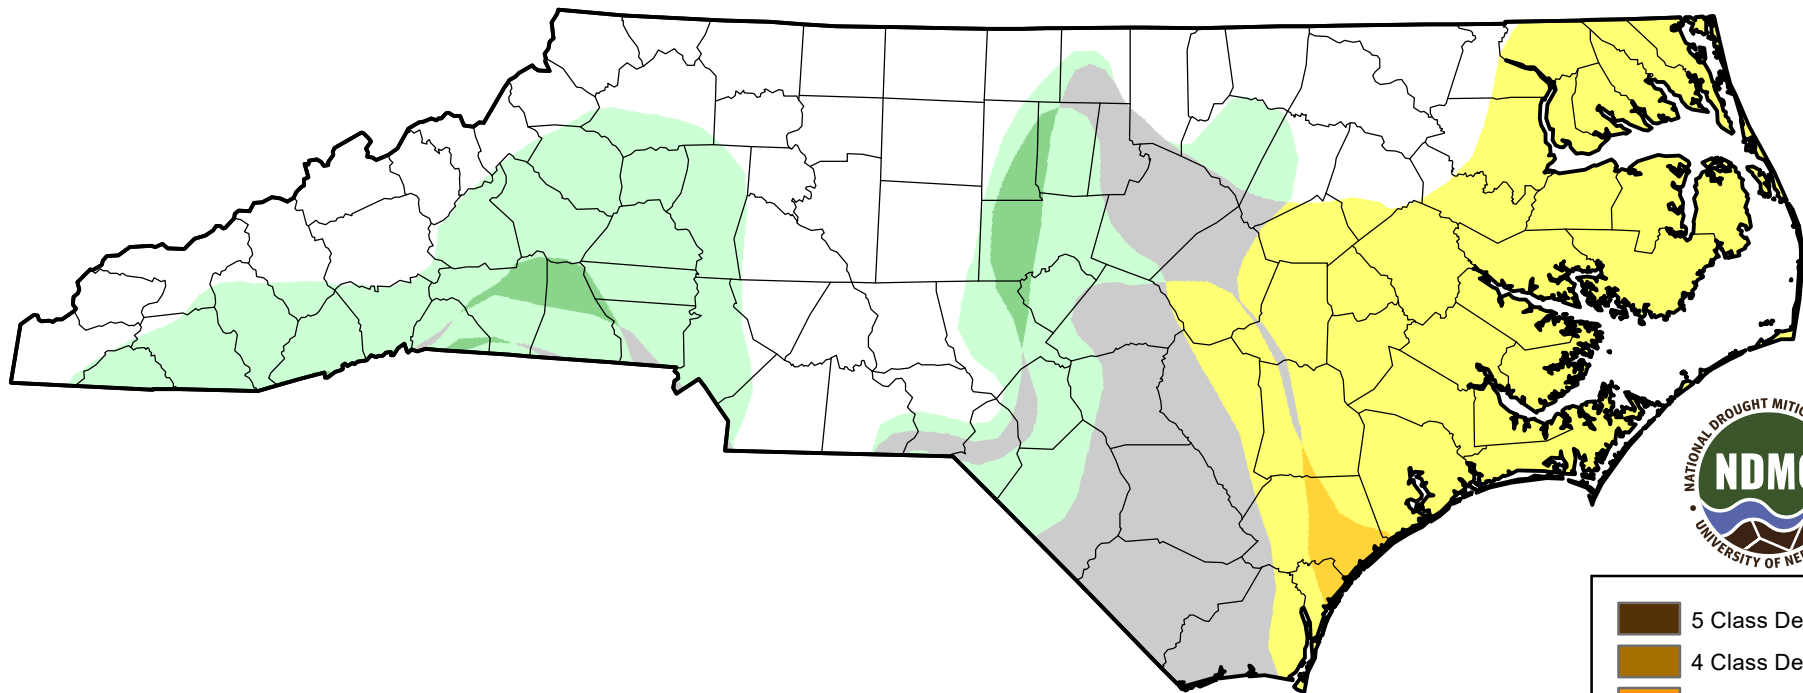

U.S. Drought Monitor Class Change - North Carolina

8 Week

December 27, 2011
compared to
November 3, 2011

droughtmonitor.unl.edu

-  5 Class Degradation
-  4 Class Degradation
-  3 Class Degradation
-  2 Class Degradation
-  1 Class Degradation
-  No Change
-  1 Class Improvement
-  2 Class Improvement
-  3 Class Improvement
-  4 Class Improvement
-  5 Class Improvement