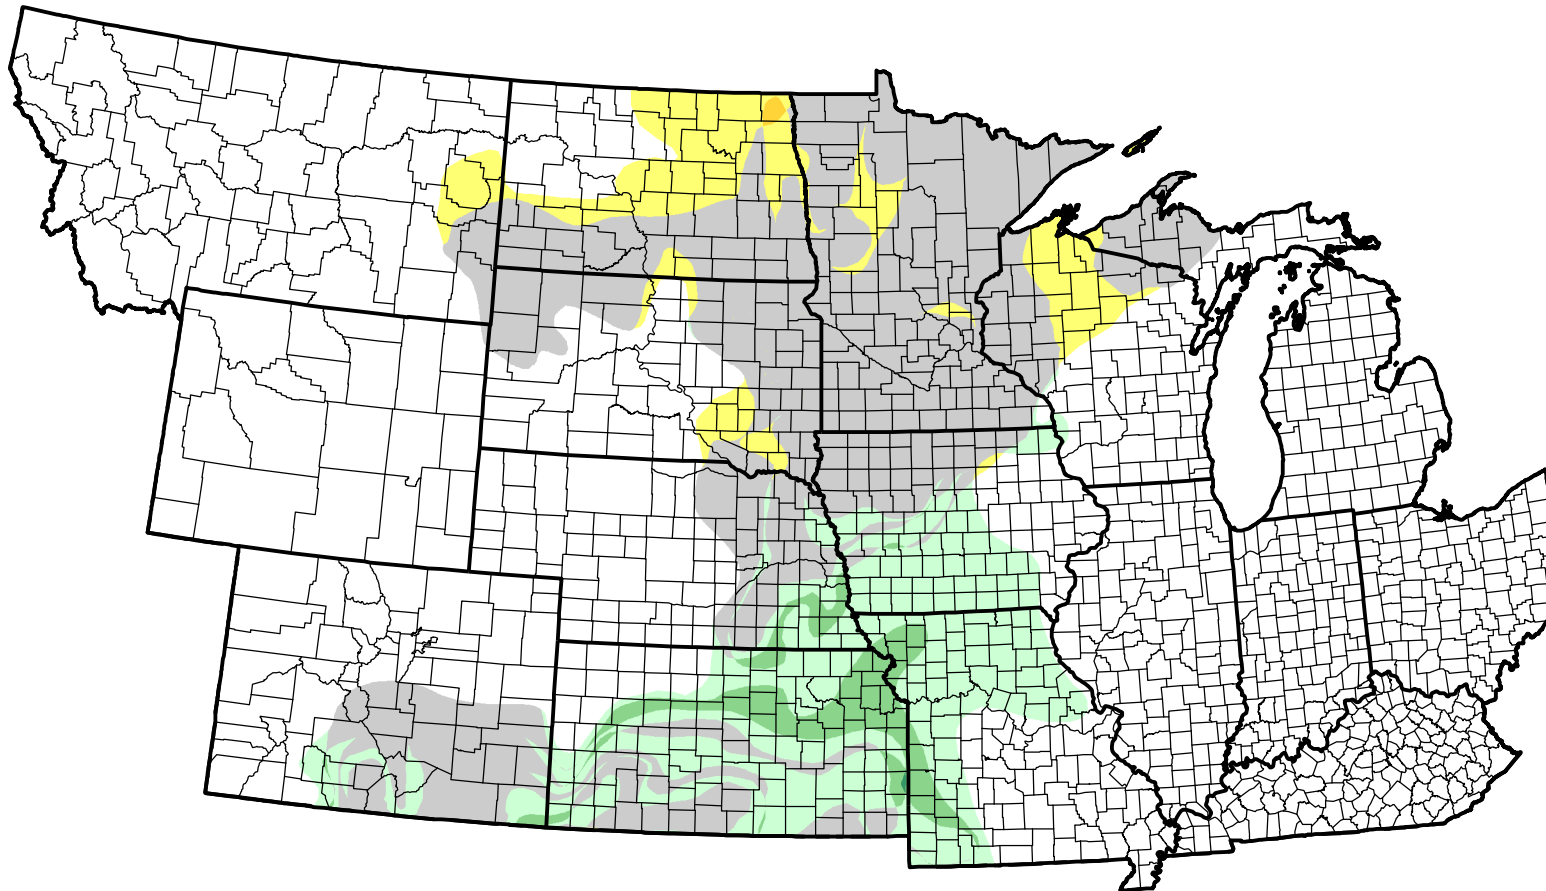

U.S. Drought Monitor Class Change - NWS Central 4 Week

December 27, 2011
compared to
December 1, 2011

droughtmonitor.unl.edu

- | | |
|---|---------------------|
|  | 5 Class Degradation |
|  | 4 Class Degradation |
|  | 3 Class Degradation |
|  | 2 Class Degradation |
|  | 1 Class Degradation |
|  | No Change |
|  | 1 Class Improvement |
|  | 2 Class Improvement |
|  | 3 Class Improvement |
|  | 4 Class Improvement |
|  | 5 Class Improvement |