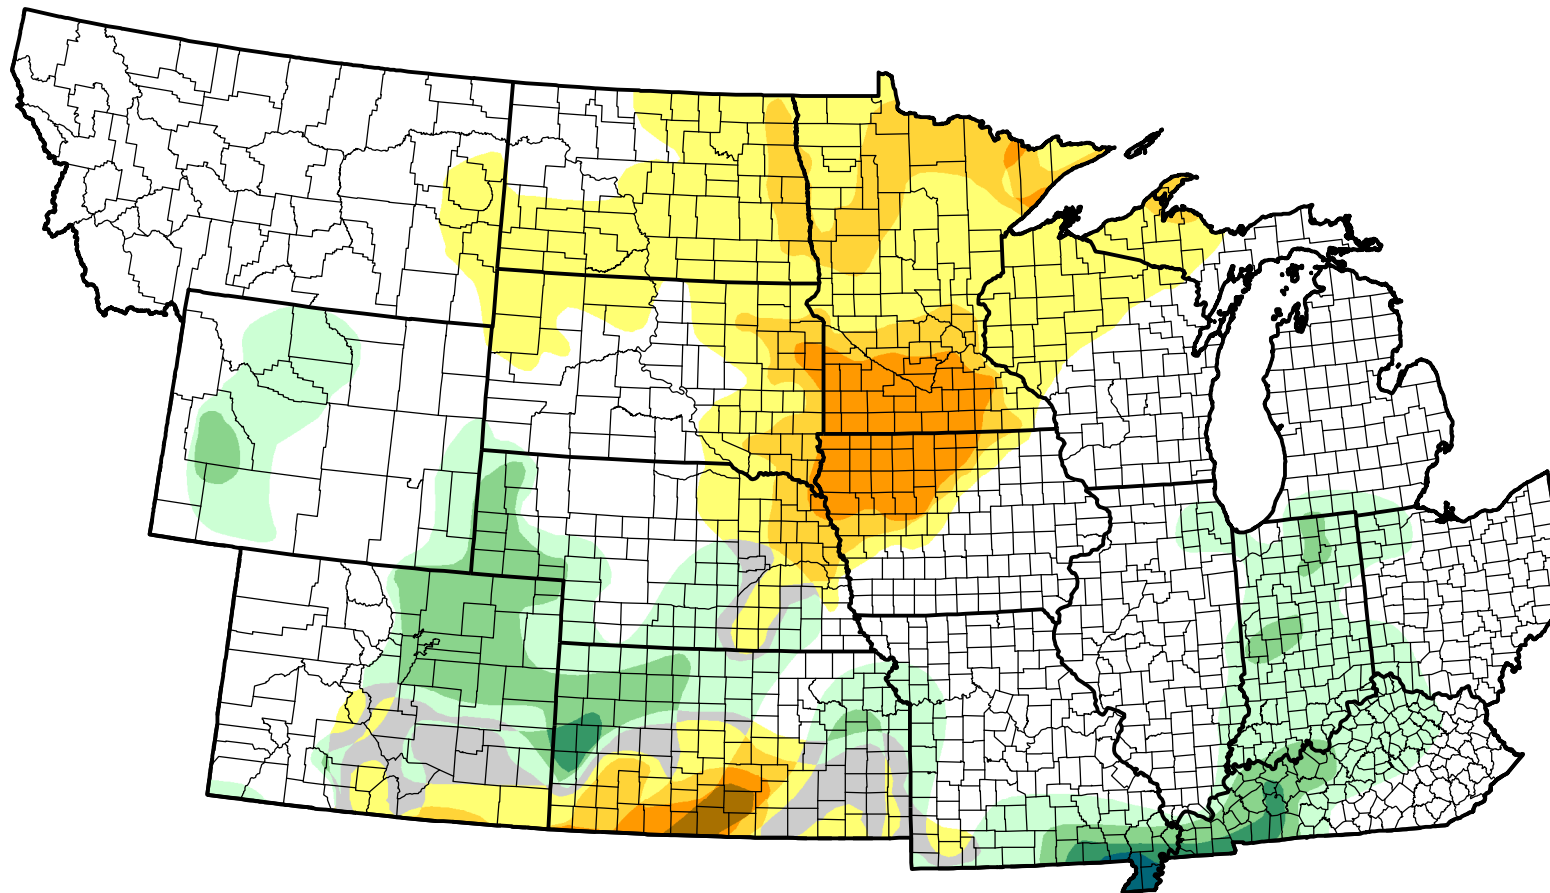

U.S. Drought Monitor Class Change - NWS Central 52 Week

December 27, 2011
compared to
December 30, 2010

droughtmonitor.unl.edu

-  5 Class Degradation
-  4 Class Degradation
-  3 Class Degradation
-  2 Class Degradation
-  1 Class Degradation
-  No Change
-  1 Class Improvement
-  2 Class Improvement
-  3 Class Improvement
-  4 Class Improvement
-  5 Class Improvement