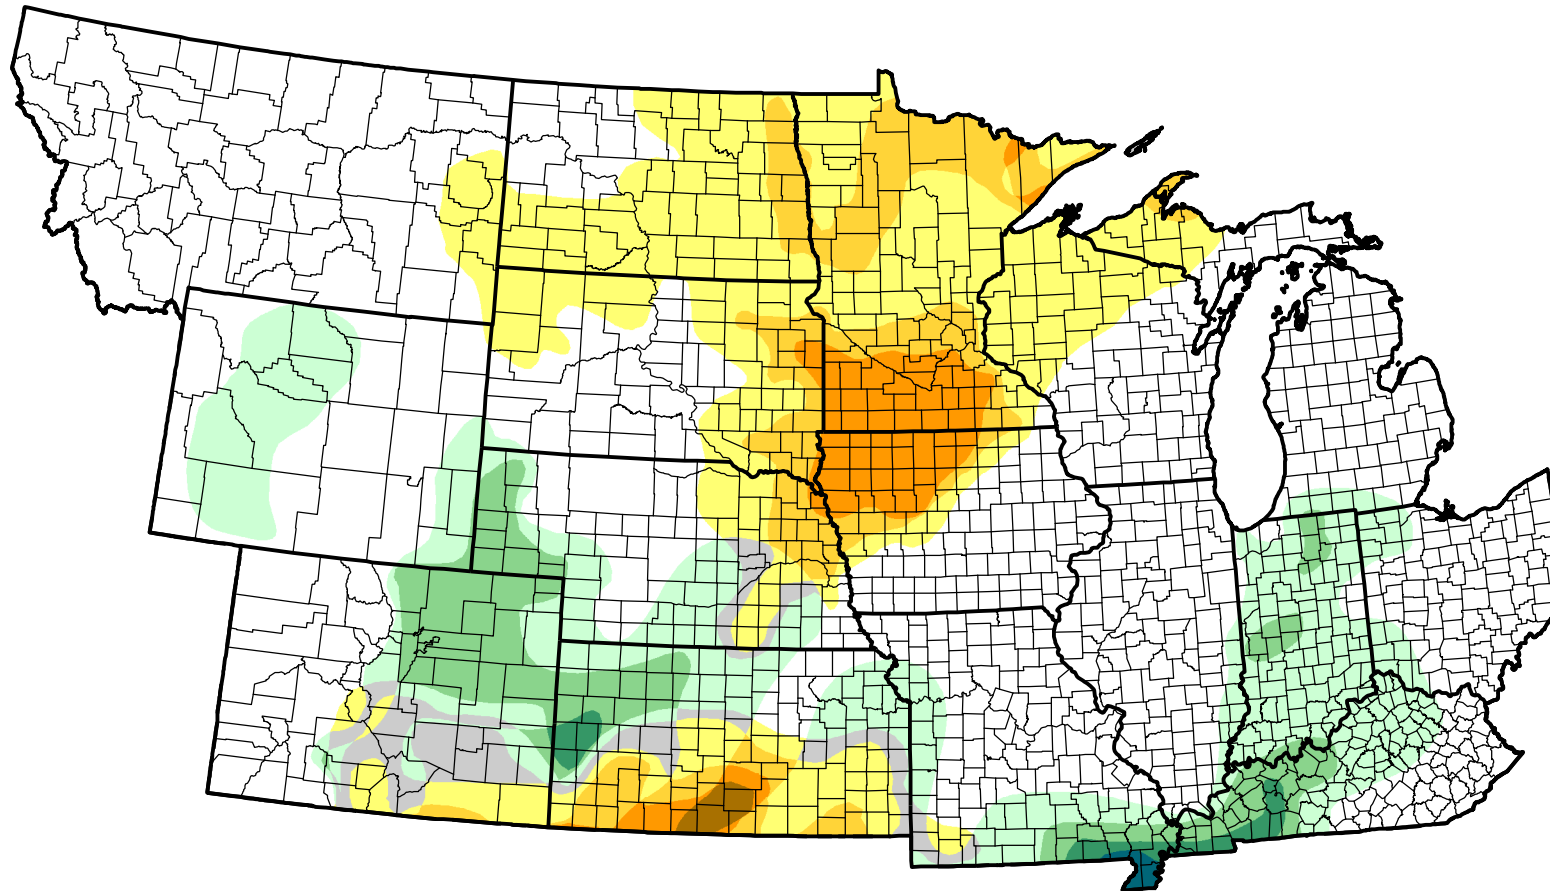

U.S. Drought Monitor Class Change - NWS Central Start of Calendar Year

-  5 Class Degradation
-  4 Class Degradation
-  3 Class Degradation
-  2 Class Degradation
-  1 Class Degradation
-  No Change
-  1 Class Improvement
-  2 Class Improvement
-  3 Class Improvement
-  4 Class Improvement
-  5 Class Improvement

December 27, 2011
compared to
January 6, 2011

droughtmonitor.unl.edu