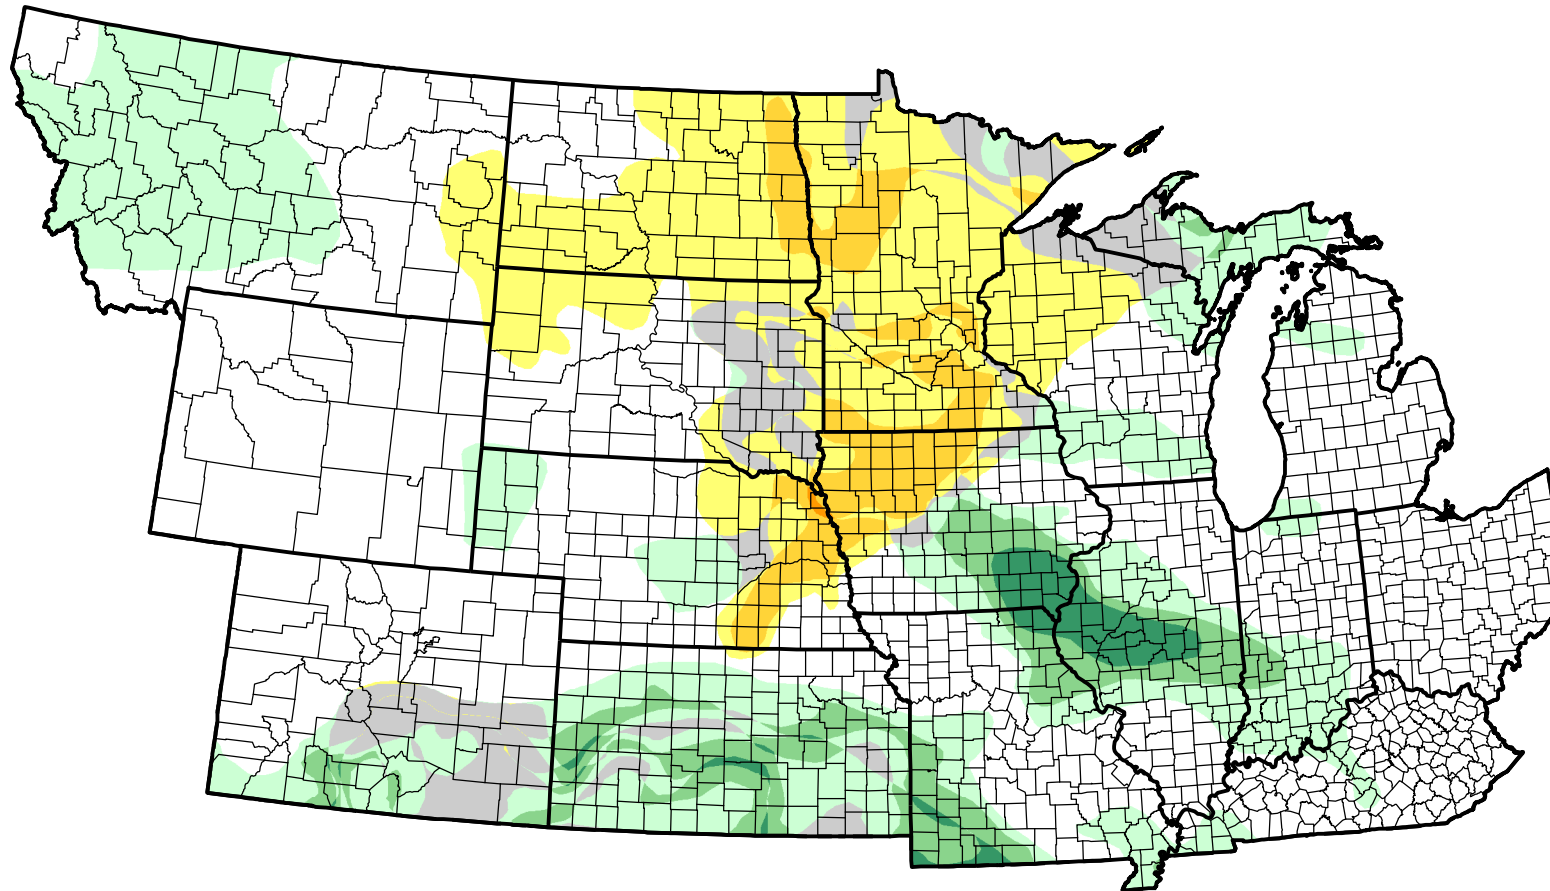

# U.S. Drought Monitor Class Change - NWS Central Start of Water Year

December 27, 2011  
compared to  
September 29, 2011

[droughtmonitor.unl.edu](http://droughtmonitor.unl.edu)

-  5 Class Degradation
-  4 Class Degradation
-  3 Class Degradation
-  2 Class Degradation
-  1 Class Degradation
-  No Change
-  1 Class Improvement
-  2 Class Improvement
-  3 Class Improvement
-  4 Class Improvement
-  5 Class Improvement