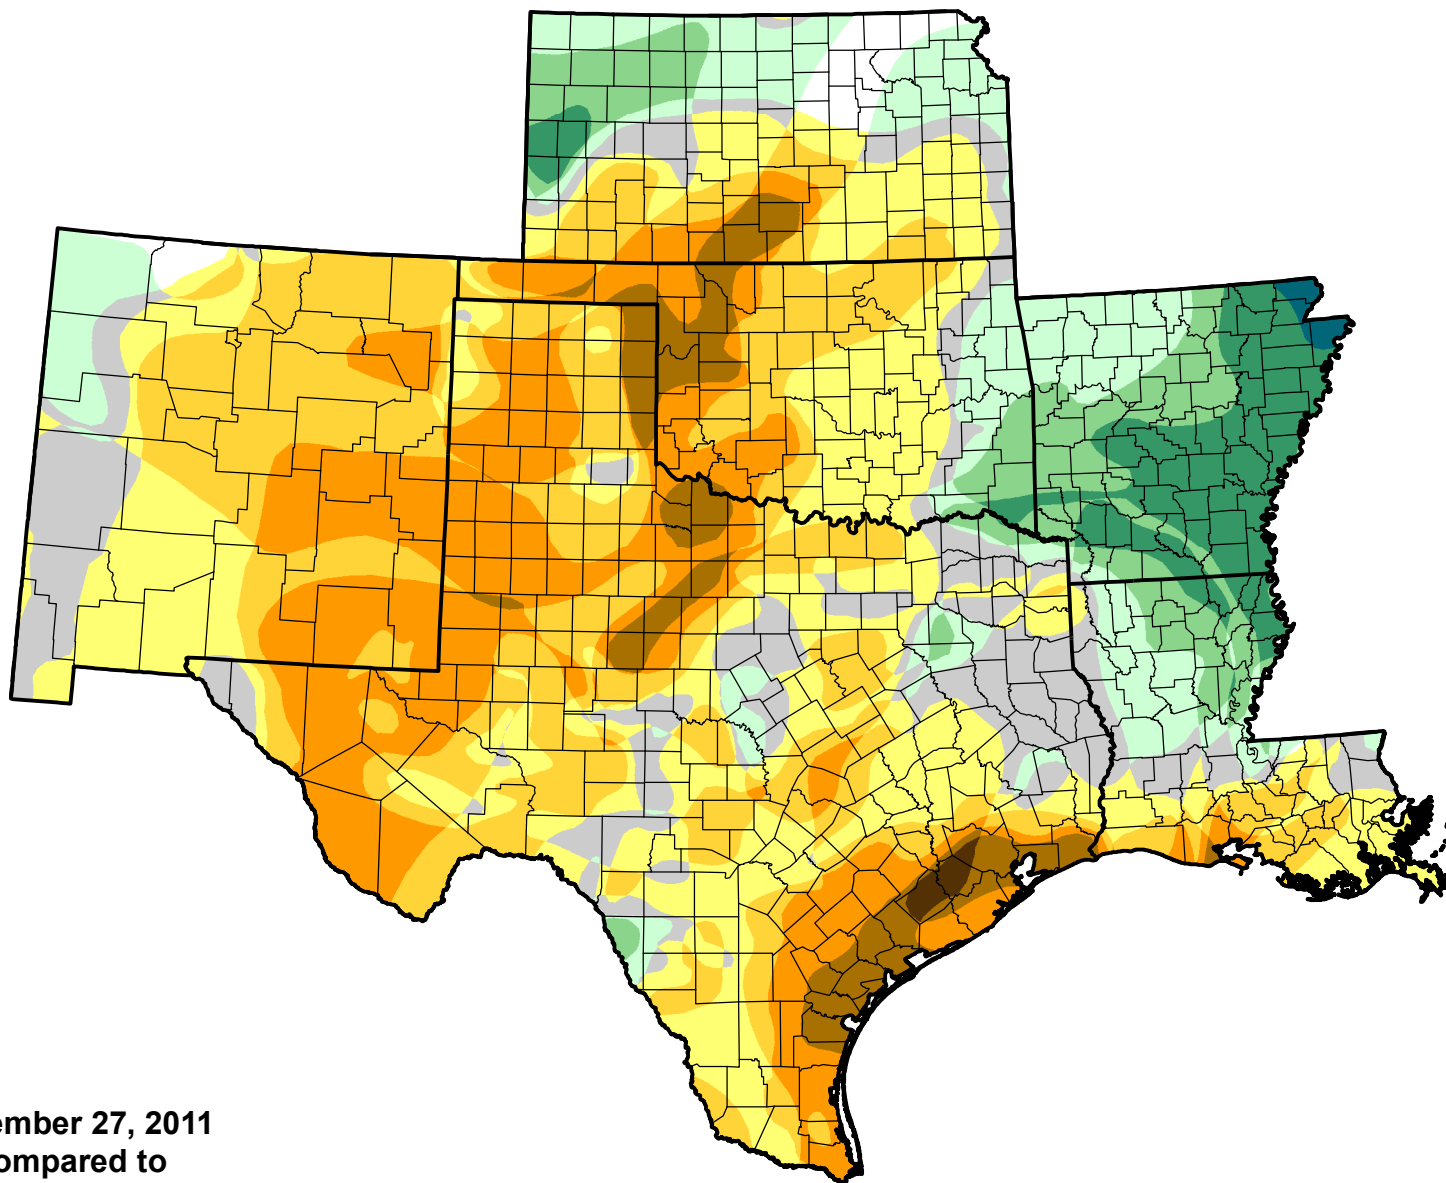

# U.S. Drought Monitor Class Change - SCIPP

Start of Calendar Year

December 27, 2011  
compared to  
January 6, 2011

[droughtmonitor.unl.edu](http://droughtmonitor.unl.edu)

-  5 Class Degradation
-  4 Class Degradation
-  3 Class Degradation
-  2 Class Degradation
-  1 Class Degradation
-  No Change
-  1 Class Improvement
-  2 Class Improvement
-  3 Class Improvement
-  4 Class Improvement
-  5 Class Improvement