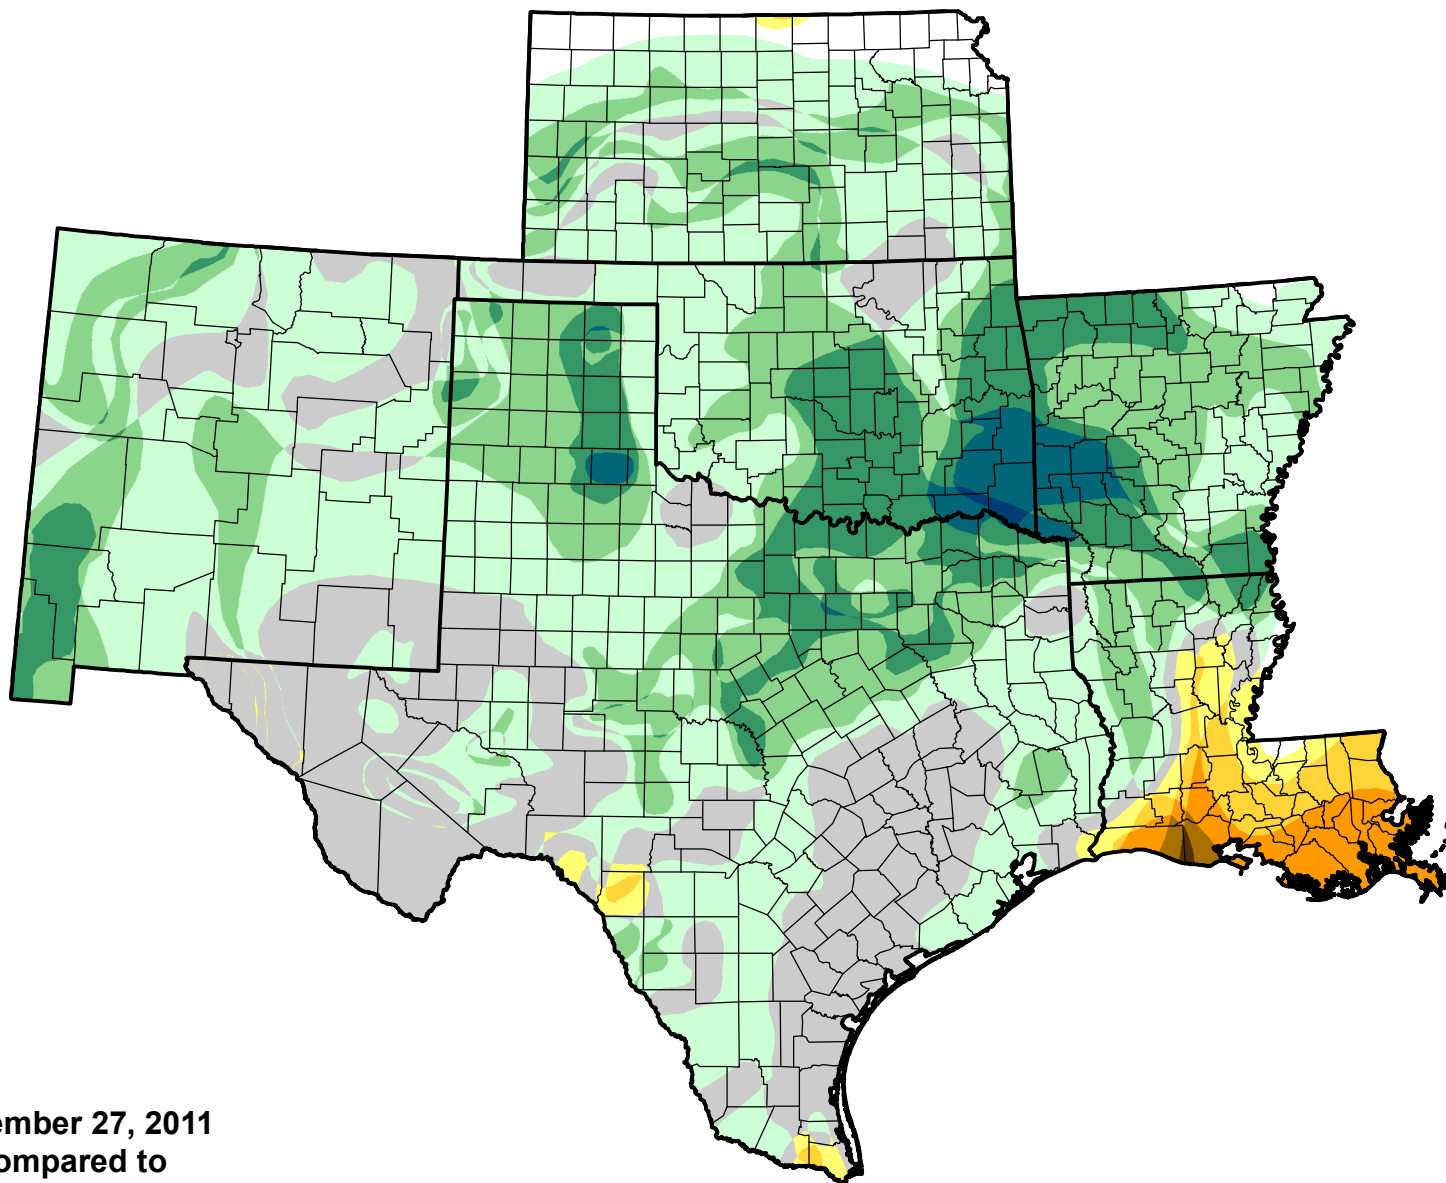

U.S. Drought Monitor Class Change - SCIPP

Start of Water Year

December 27, 2011
compared to
September 29, 2011

droughtmonitor.unl.edu

-  5 Class Degradation
-  4 Class Degradation
-  3 Class Degradation
-  2 Class Degradation
-  1 Class Degradation
-  No Change
-  1 Class Improvement
-  2 Class Improvement
-  3 Class Improvement
-  4 Class Improvement
-  5 Class Improvement