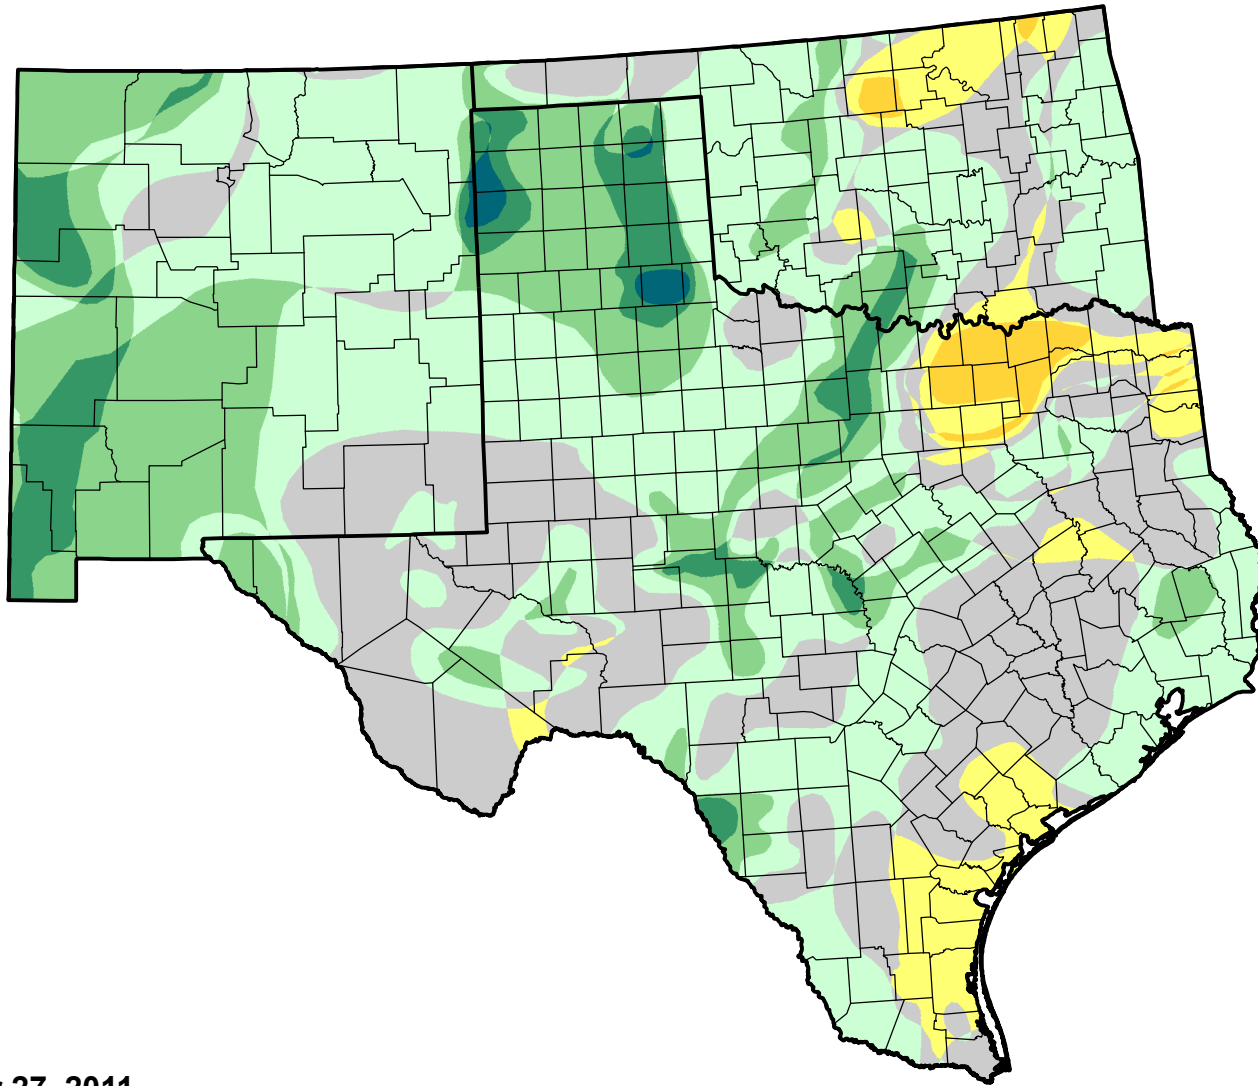

U.S. Drought Monitor Class Change - Southern Plains RDEWS

26 Week

December 27, 2011
compared to
June 30, 2011

droughtmonitor.unl.edu

-  5 Class Degradation
-  4 Class Degradation
-  3 Class Degradation
-  2 Class Degradation
-  1 Class Degradation
-  No Change
-  1 Class Improvement
-  2 Class Improvement
-  3 Class Improvement
-  4 Class Improvement
-  5 Class Improvement