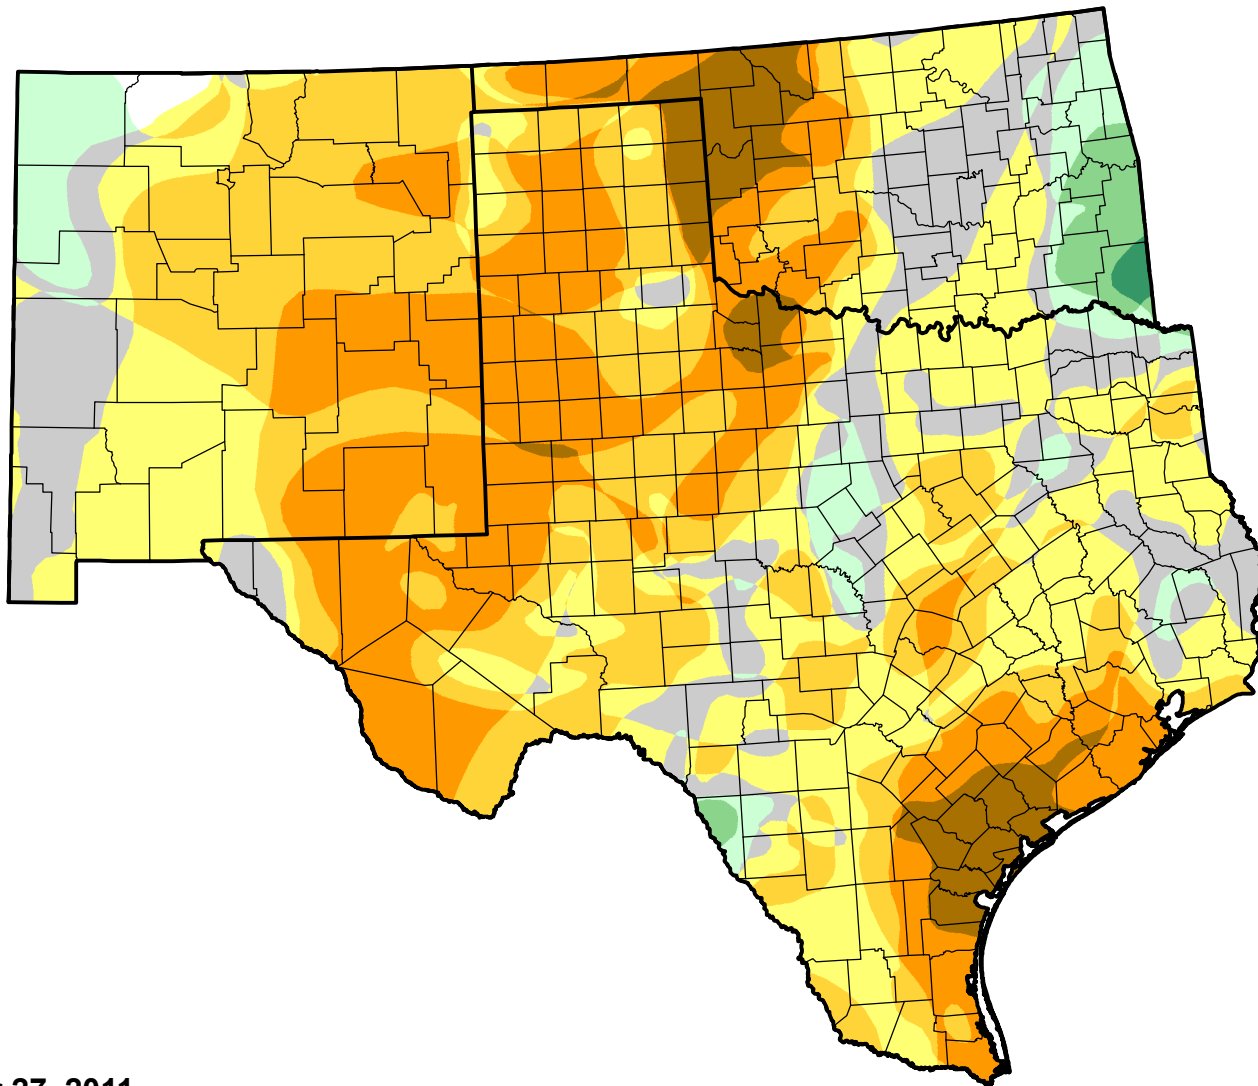

# U.S. Drought Monitor Class Change - Southern Plains RDEWS

52 Week

December 27, 2011  
compared to  
December 30, 2010

[droughtmonitor.unl.edu](http://droughtmonitor.unl.edu)

-  5 Class Degradation
-  4 Class Degradation
-  3 Class Degradation
-  2 Class Degradation
-  1 Class Degradation
-  No Change
-  1 Class Improvement
-  2 Class Improvement
-  3 Class Improvement
-  4 Class Improvement
-  5 Class Improvement