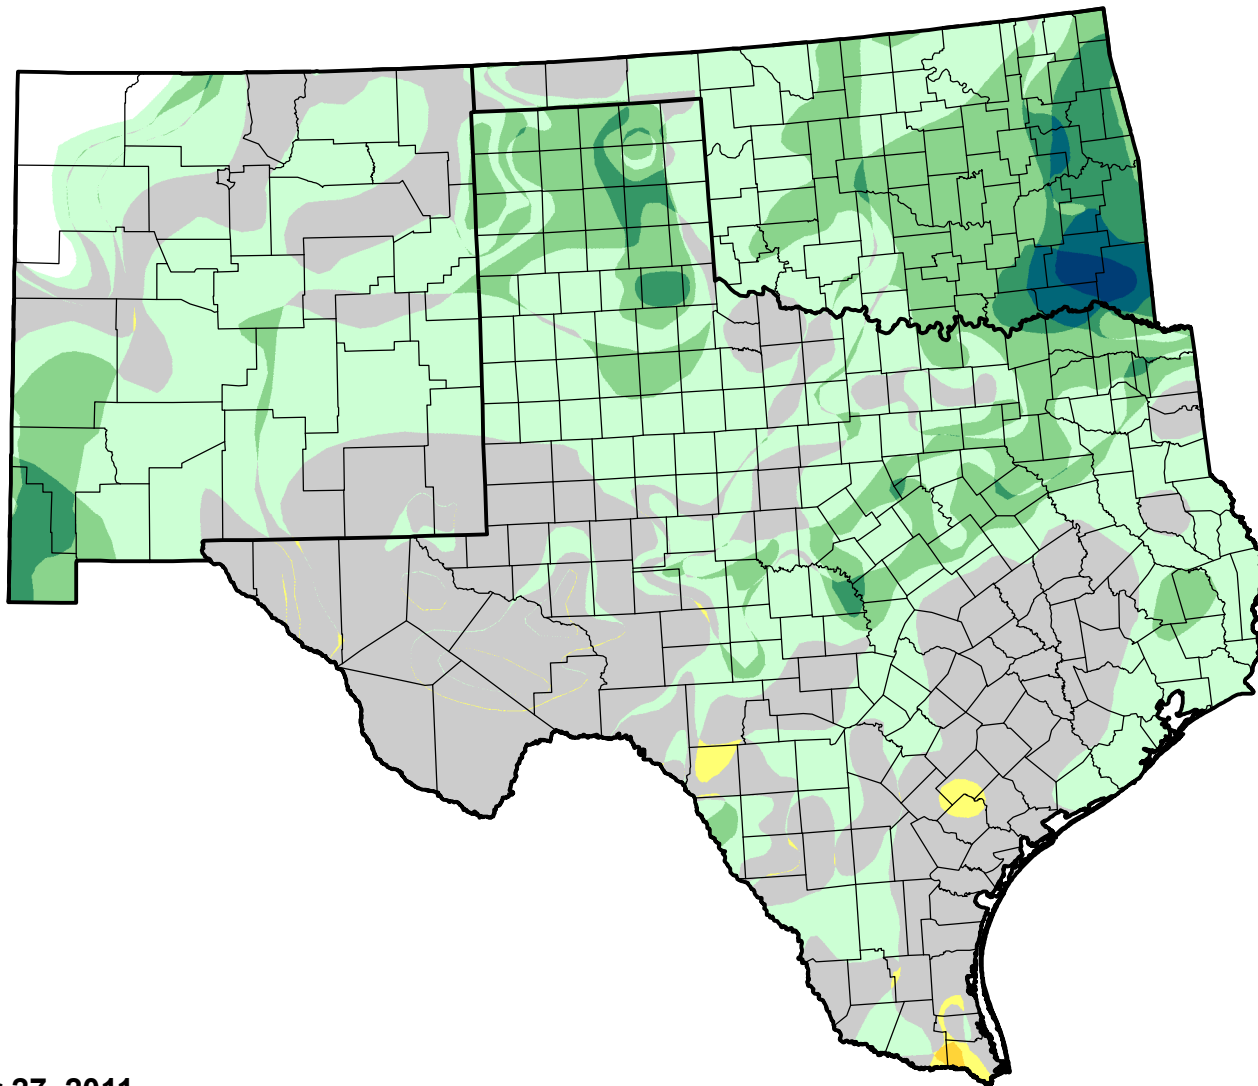

U.S. Drought Monitor Class Change - Southern Plains RDEWS

8 Week

December 27, 2011
compared to
November 3, 2011

droughtmonitor.unl.edu

-  5 Class Degradation
-  4 Class Degradation
-  3 Class Degradation
-  2 Class Degradation
-  1 Class Degradation
-  No Change
-  1 Class Improvement
-  2 Class Improvement
-  3 Class Improvement
-  4 Class Improvement
-  5 Class Improvement