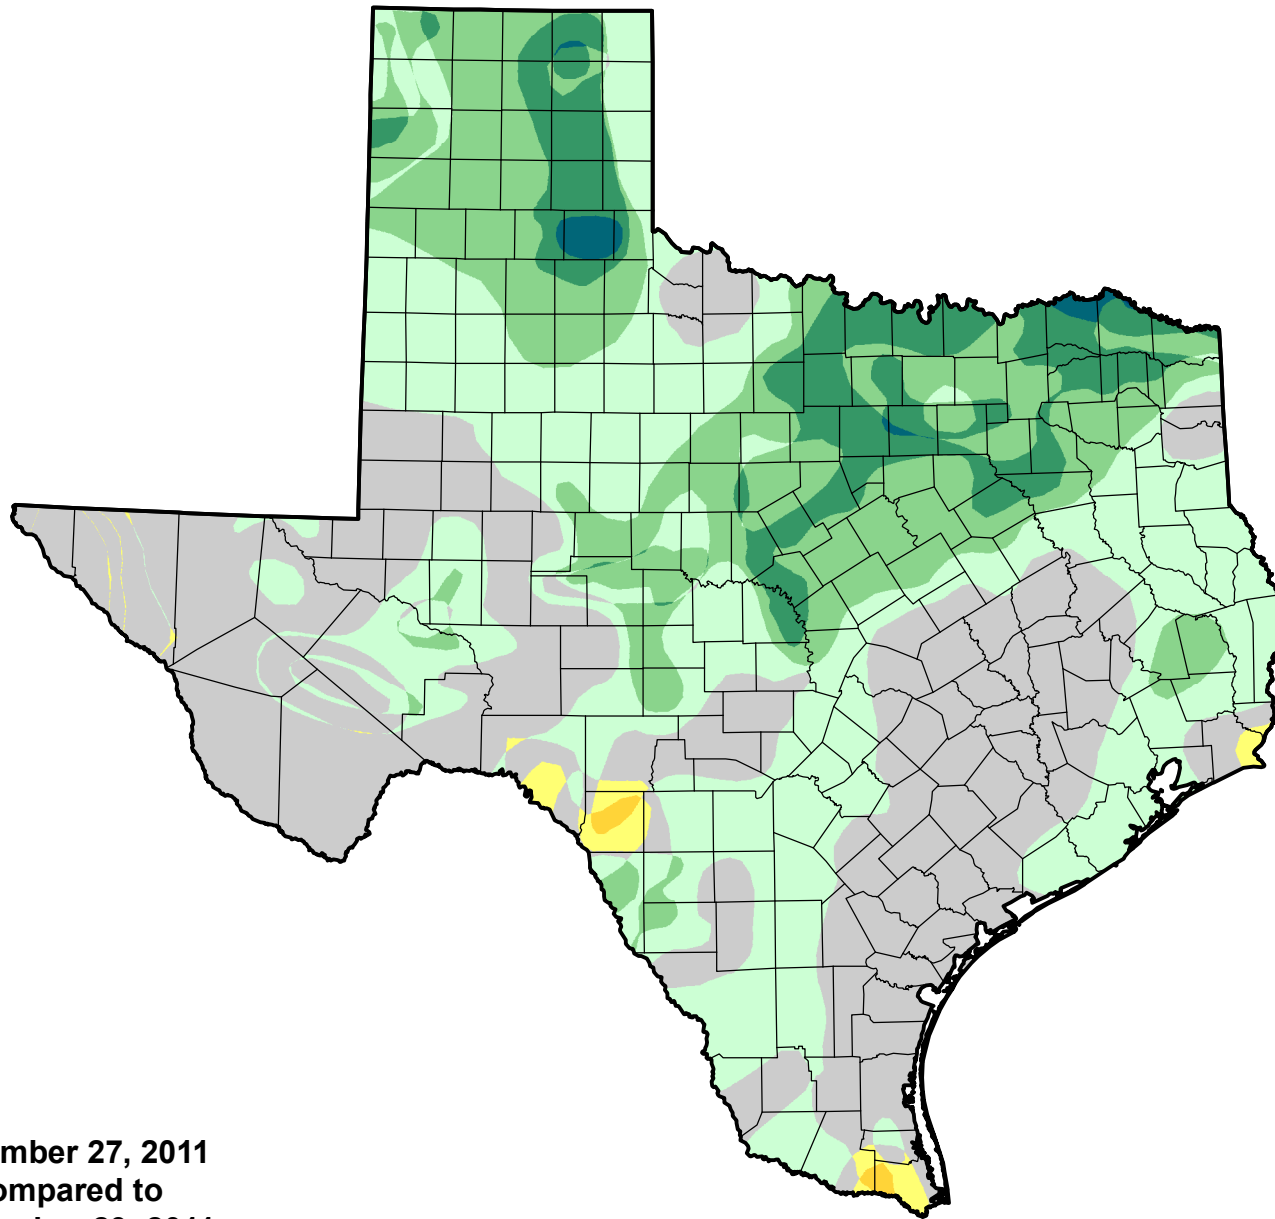

U.S. Drought Monitor Class Change - Texas

Start of Water Year

December 27, 2011
compared to
September 29, 2011

droughtmonitor.unl.edu

-  5 Class Degradation
-  4 Class Degradation
-  3 Class Degradation
-  2 Class Degradation
-  1 Class Degradation
-  No Change
-  1 Class Improvement
-  2 Class Improvement
-  3 Class Improvement
-  4 Class Improvement
-  5 Class Improvement