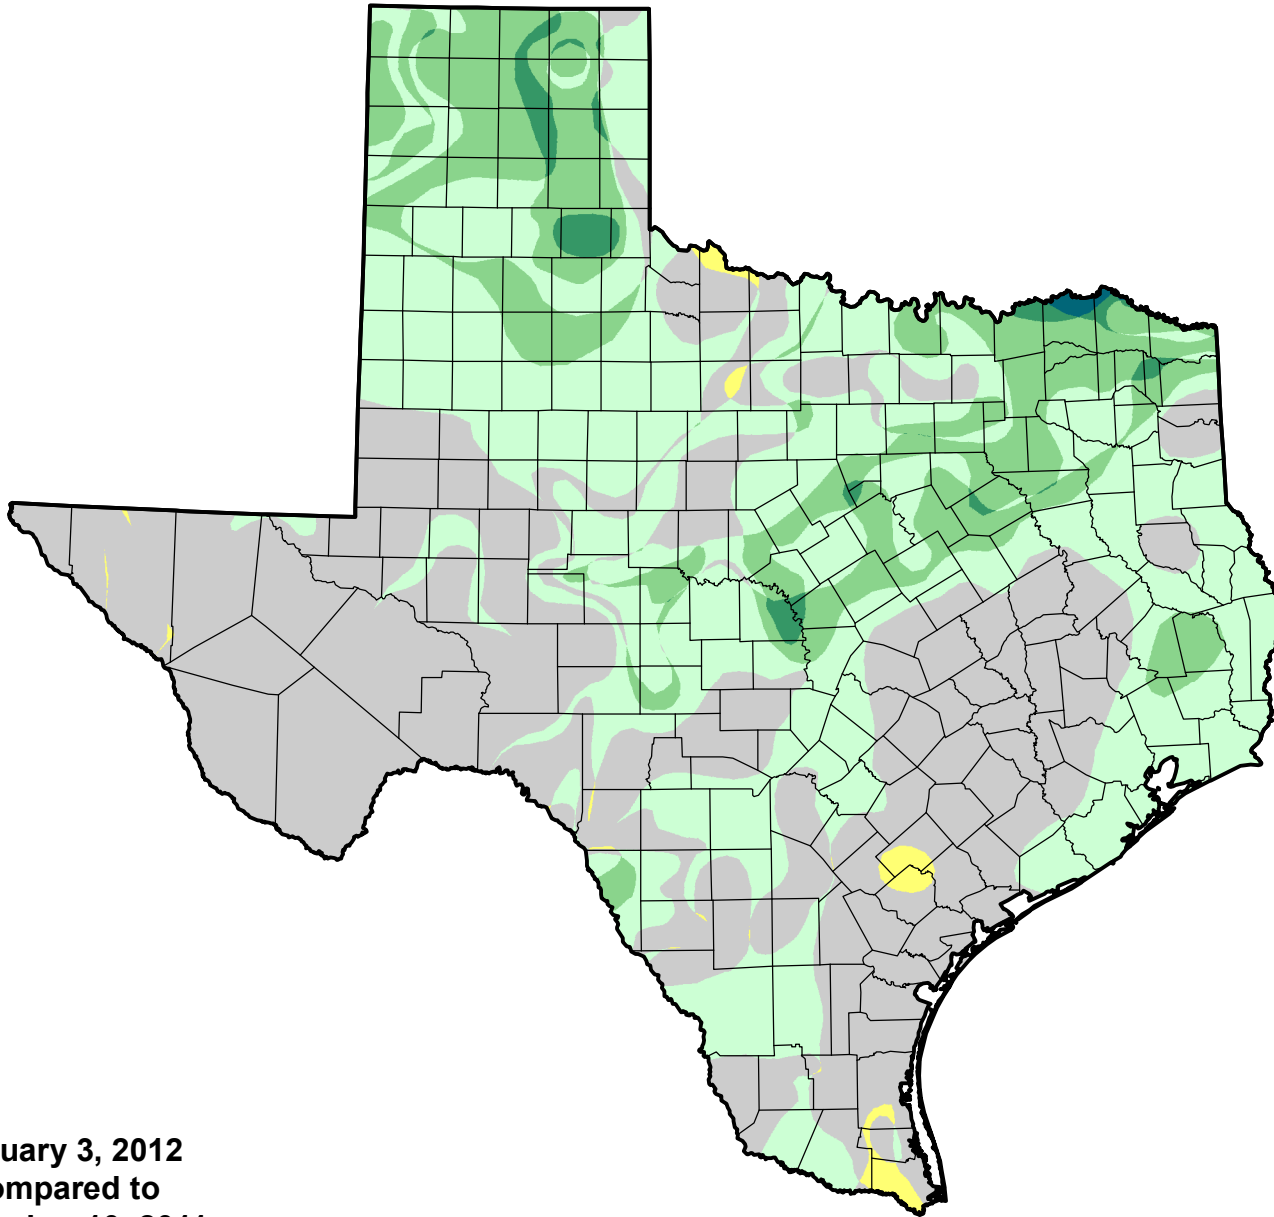

U.S. Drought Monitor Class Change - Texas

8 Week

January 3, 2012
compared to
November 10, 2011

droughtmonitor.unl.edu

-  5 Class Degradation
-  4 Class Degradation
-  3 Class Degradation
-  2 Class Degradation
-  1 Class Degradation
-  No Change
-  1 Class Improvement
-  2 Class Improvement
-  3 Class Improvement
-  4 Class Improvement
-  5 Class Improvement