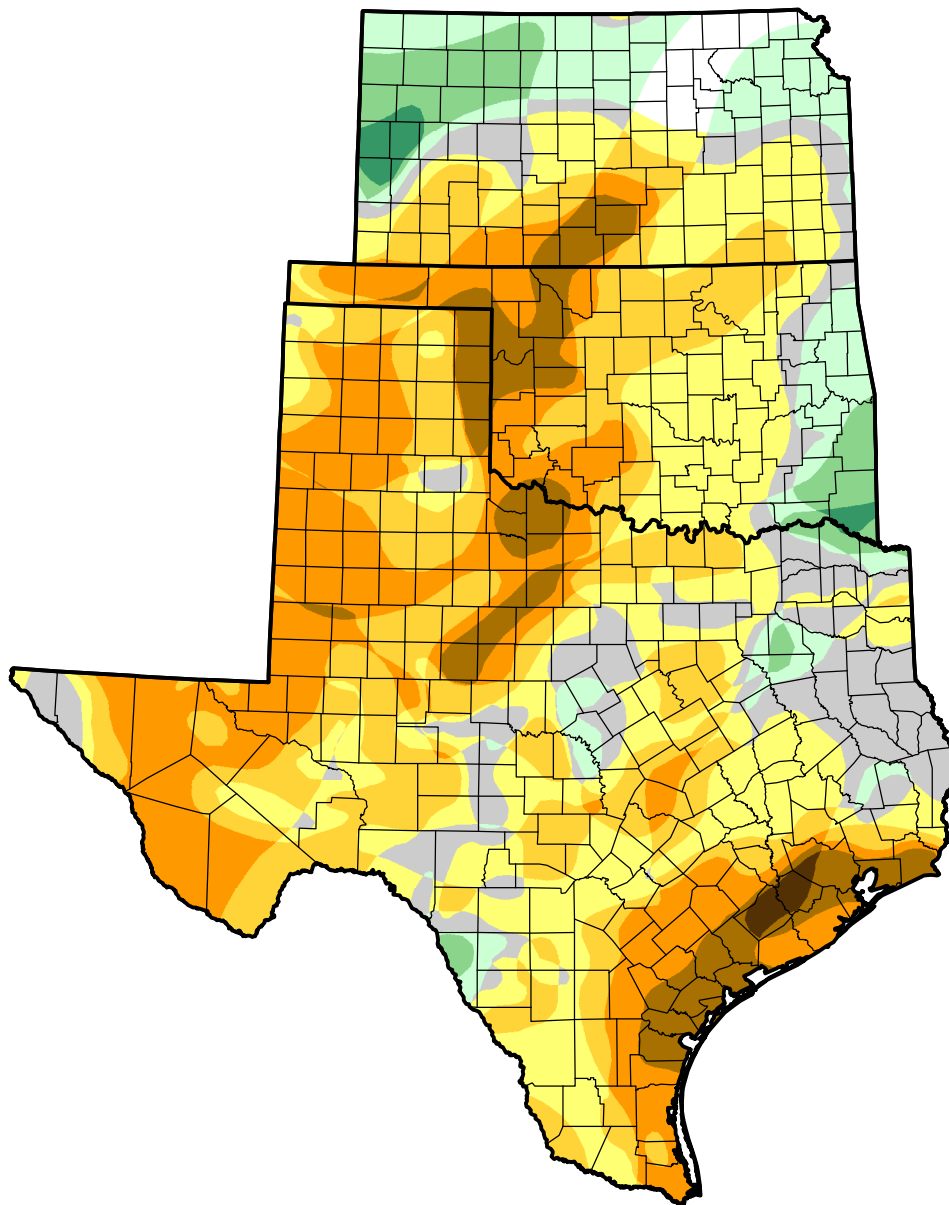

U.S. Drought Monitor Class Change - USDA Southern Plains Climate Hub

52 Week

January 3, 2012
compared to
January 6, 2011

droughtmonitor.unl.edu

-  5 Class Degradation
-  4 Class Degradation
-  3 Class Degradation
-  2 Class Degradation
-  1 Class Degradation
-  No Change
-  1 Class Improvement
-  2 Class Improvement
-  3 Class Improvement
-  4 Class Improvement
-  5 Class Improvement