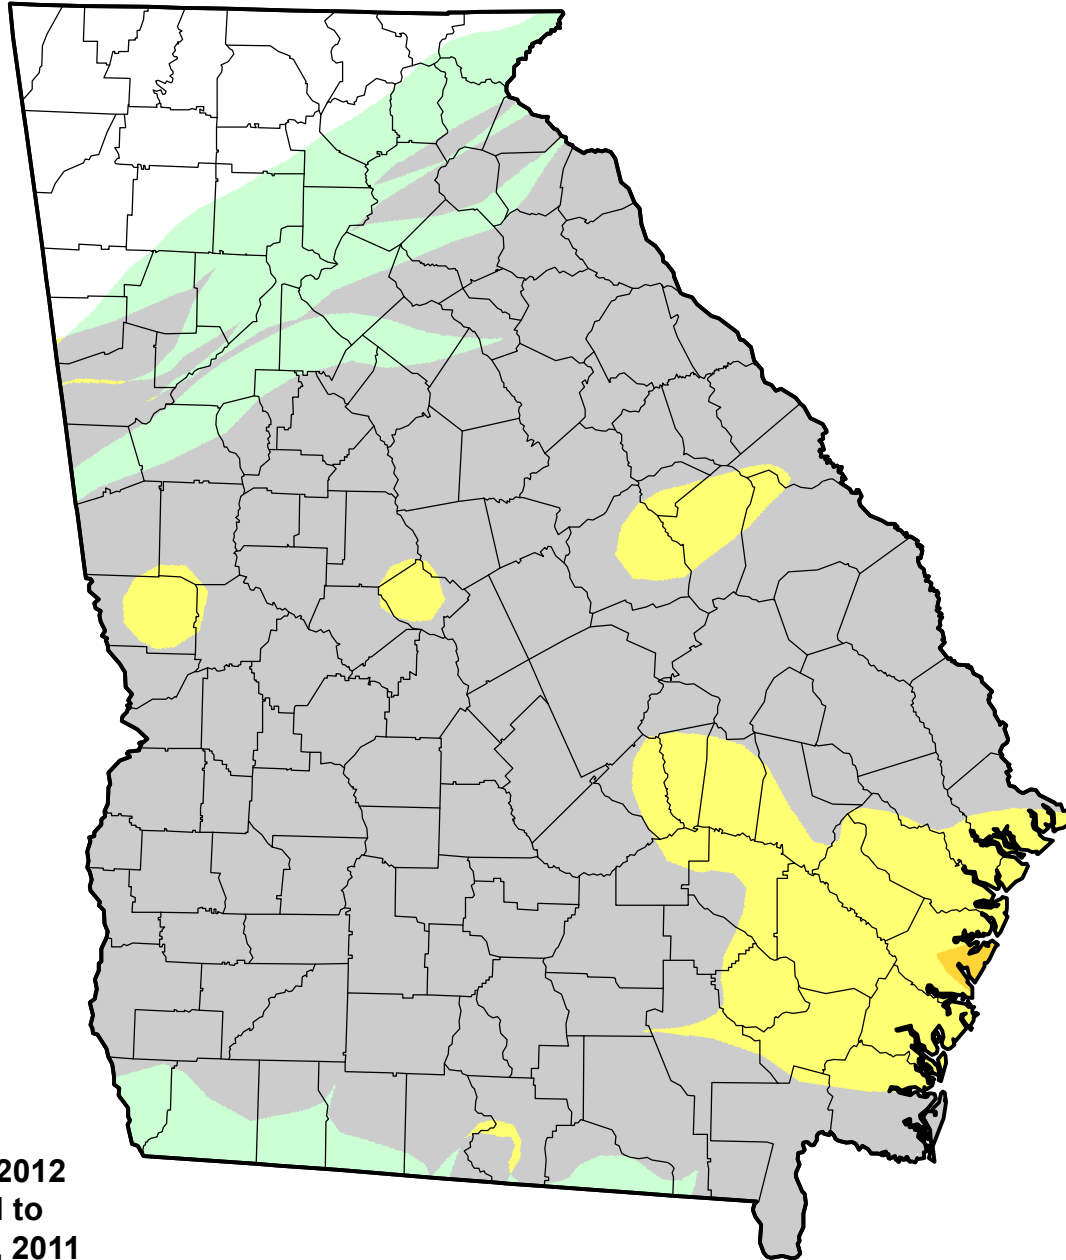

U.S. Drought Monitor Class Change - Georgia

4 Week

January 3, 2012
compared to
December 8, 2011

droughtmonitor.unl.edu