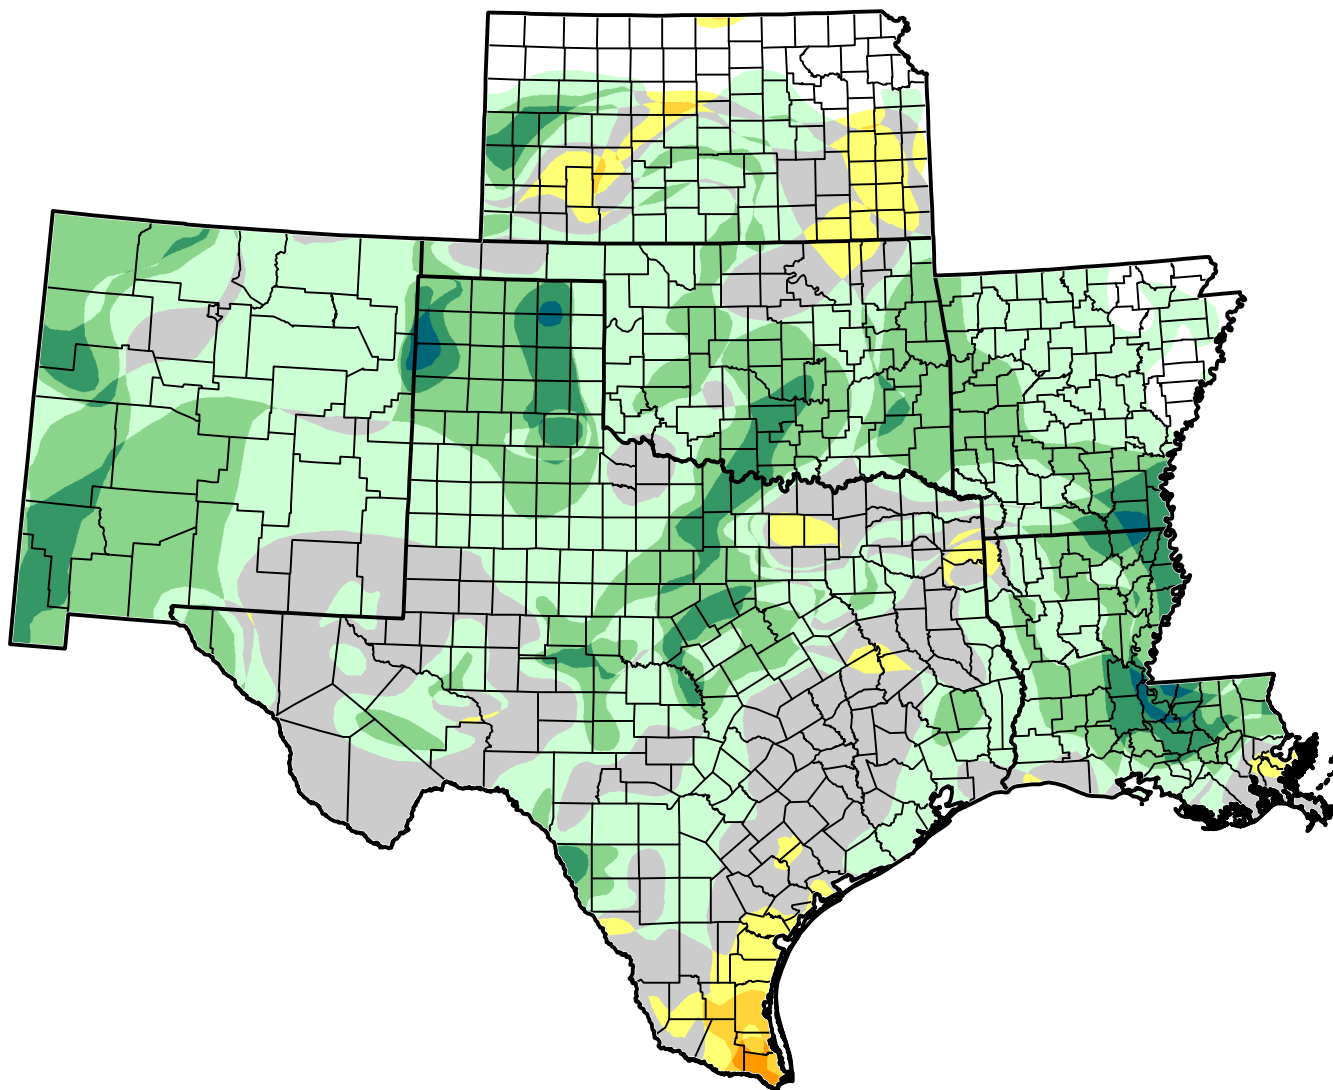

# U.S. Drought Monitor Class Change - Southern Plains 6 Months

-  5 Class Degradation
-  4 Class Degradation
-  3 Class Degradation
-  2 Class Degradation
-  1 Class Degradation
-  No Change
-  1 Class Improvement
-  2 Class Improvement
-  3 Class Improvement
-  4 Class Improvement
-  5 Class Improvement

January 3, 2012  
compared to  
July 19, 2011