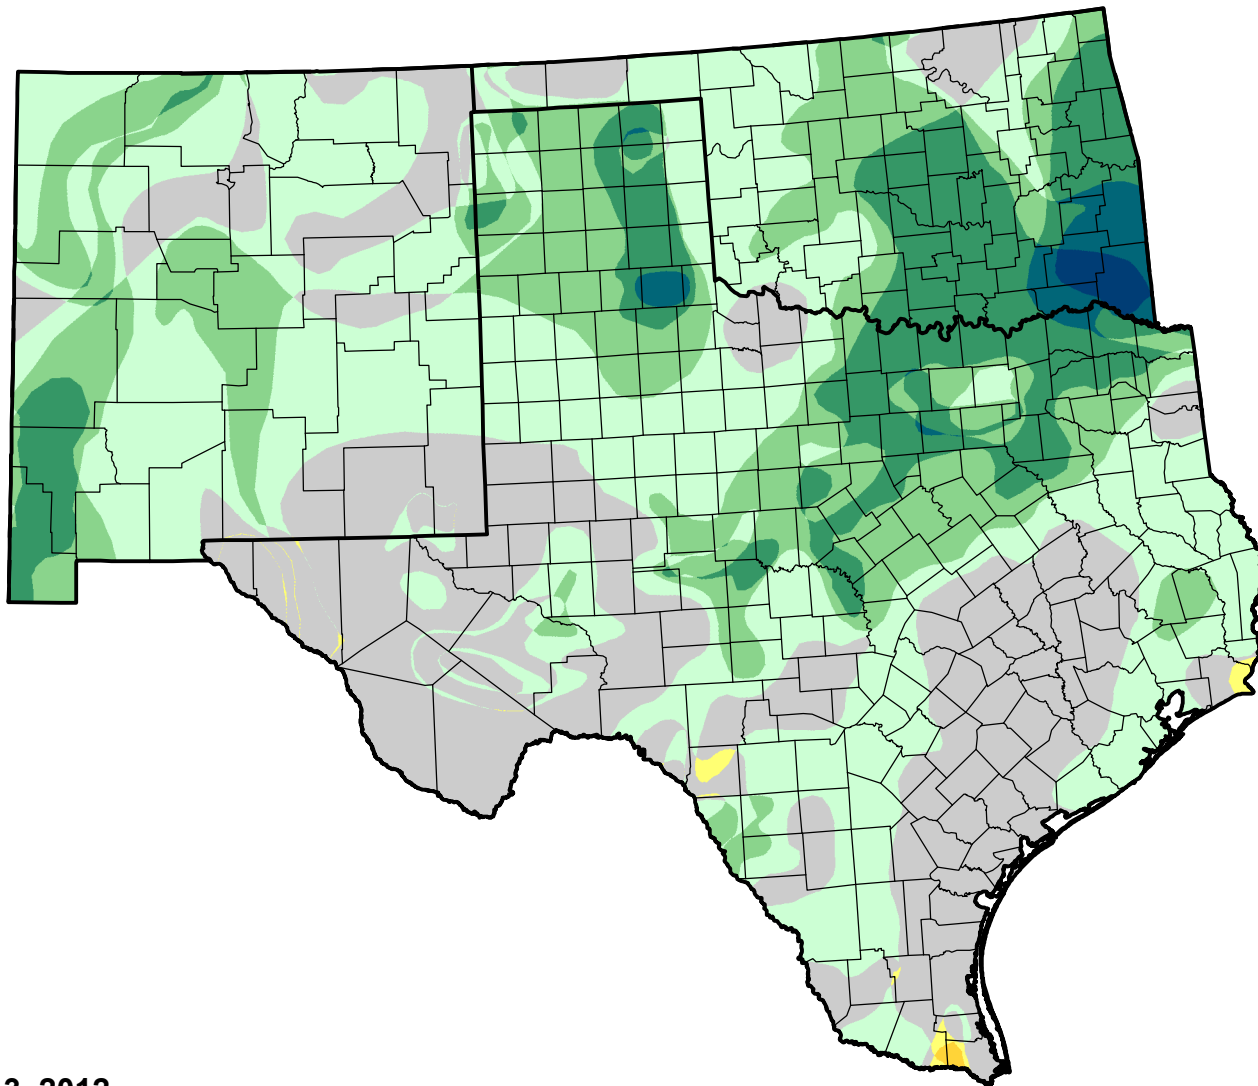

U.S. Drought Monitor Class Change - Southern Plains RDEWS

13 Week

January 3, 2012
compared to
October 6, 2011

droughtmonitor.unl.edu

-  5 Class Degradation
-  4 Class Degradation
-  3 Class Degradation
-  2 Class Degradation
-  1 Class Degradation
-  No Change
-  1 Class Improvement
-  2 Class Improvement
-  3 Class Improvement
-  4 Class Improvement
-  5 Class Improvement