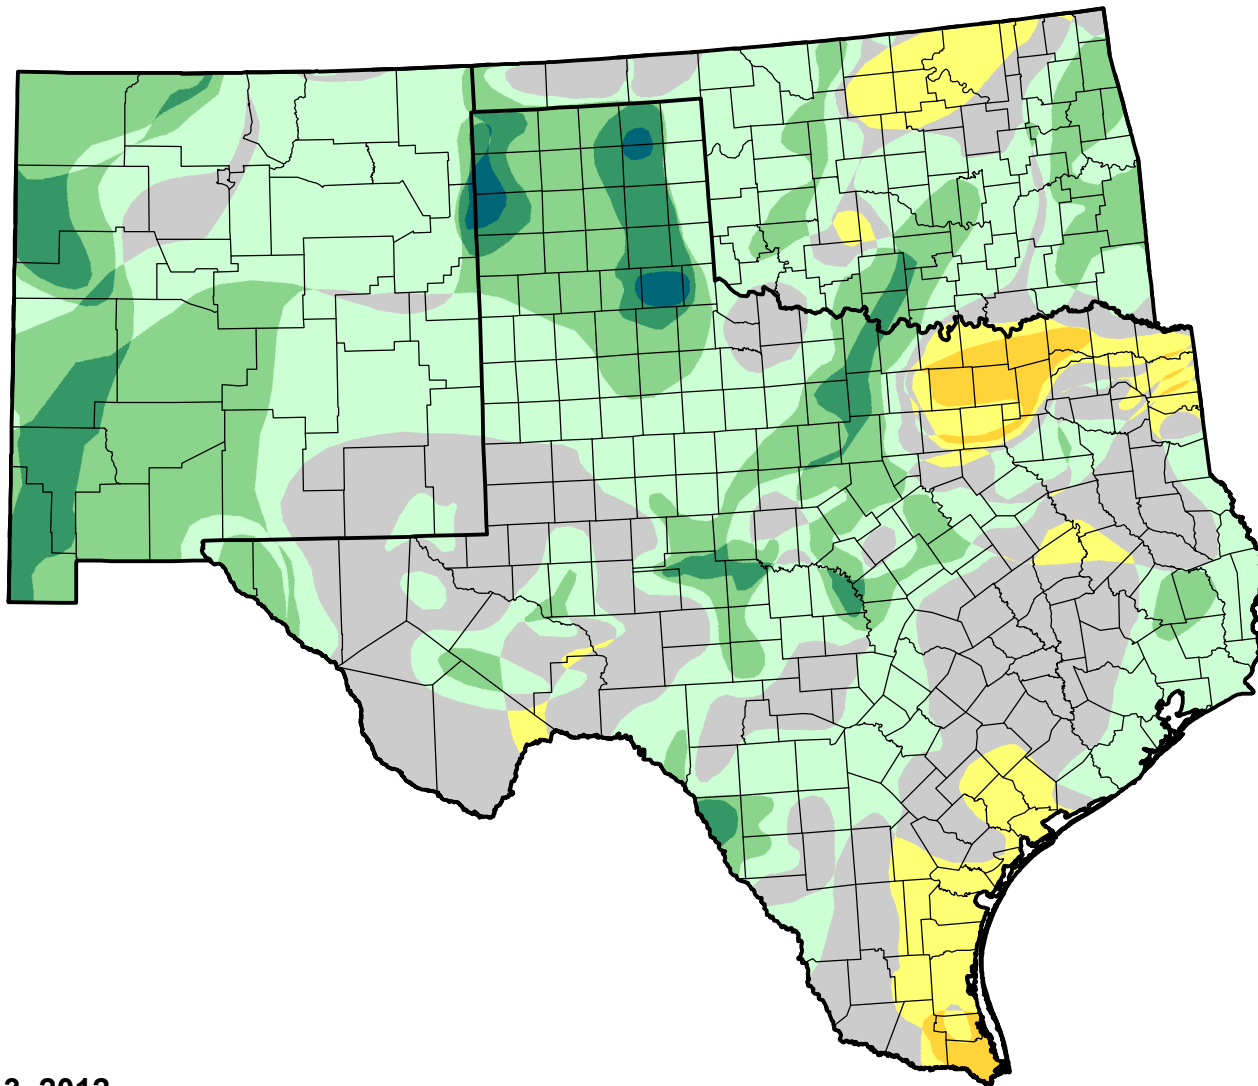

U.S. Drought Monitor Class Change - Southern Plains RDEWS

26 Week

-  5 Class Degradation
-  4 Class Degradation
-  3 Class Degradation
-  2 Class Degradation
-  1 Class Degradation
-  No Change
-  1 Class Improvement
-  2 Class Improvement
-  3 Class Improvement
-  4 Class Improvement
-  5 Class Improvement

January 3, 2012
compared to
July 7, 2011

droughtmonitor.unl.edu