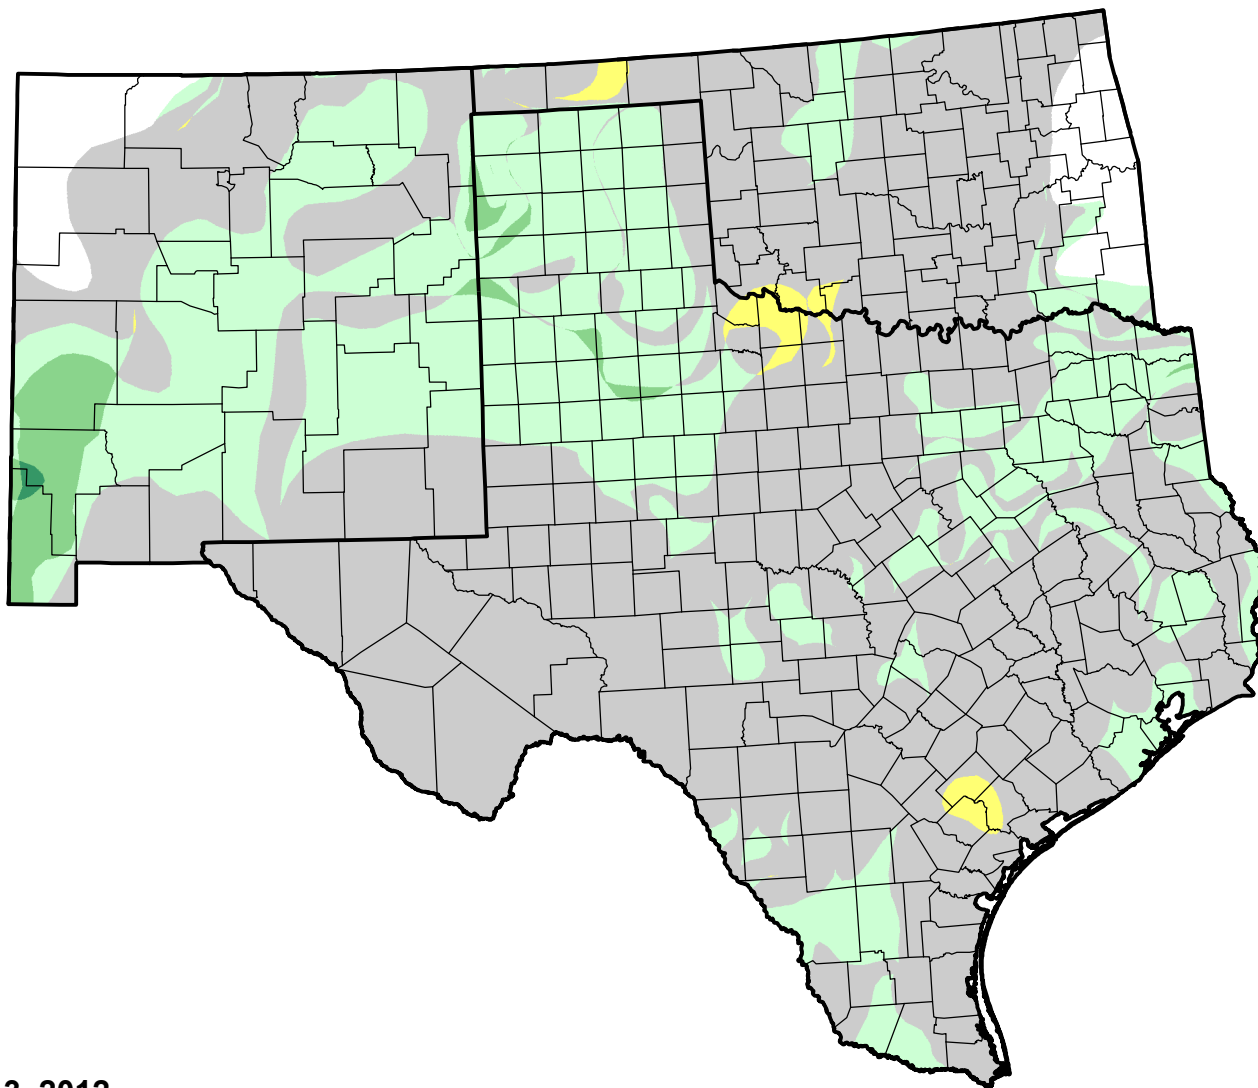

U.S. Drought Monitor Class Change - Southern Plains RDEWS

4 Week

January 3, 2012
compared to
December 8, 2011

droughtmonitor.unl.edu

-  5 Class Degradation
-  4 Class Degradation
-  3 Class Degradation
-  2 Class Degradation
-  1 Class Degradation
-  No Change
-  1 Class Improvement
-  2 Class Improvement
-  3 Class Improvement
-  4 Class Improvement
-  5 Class Improvement