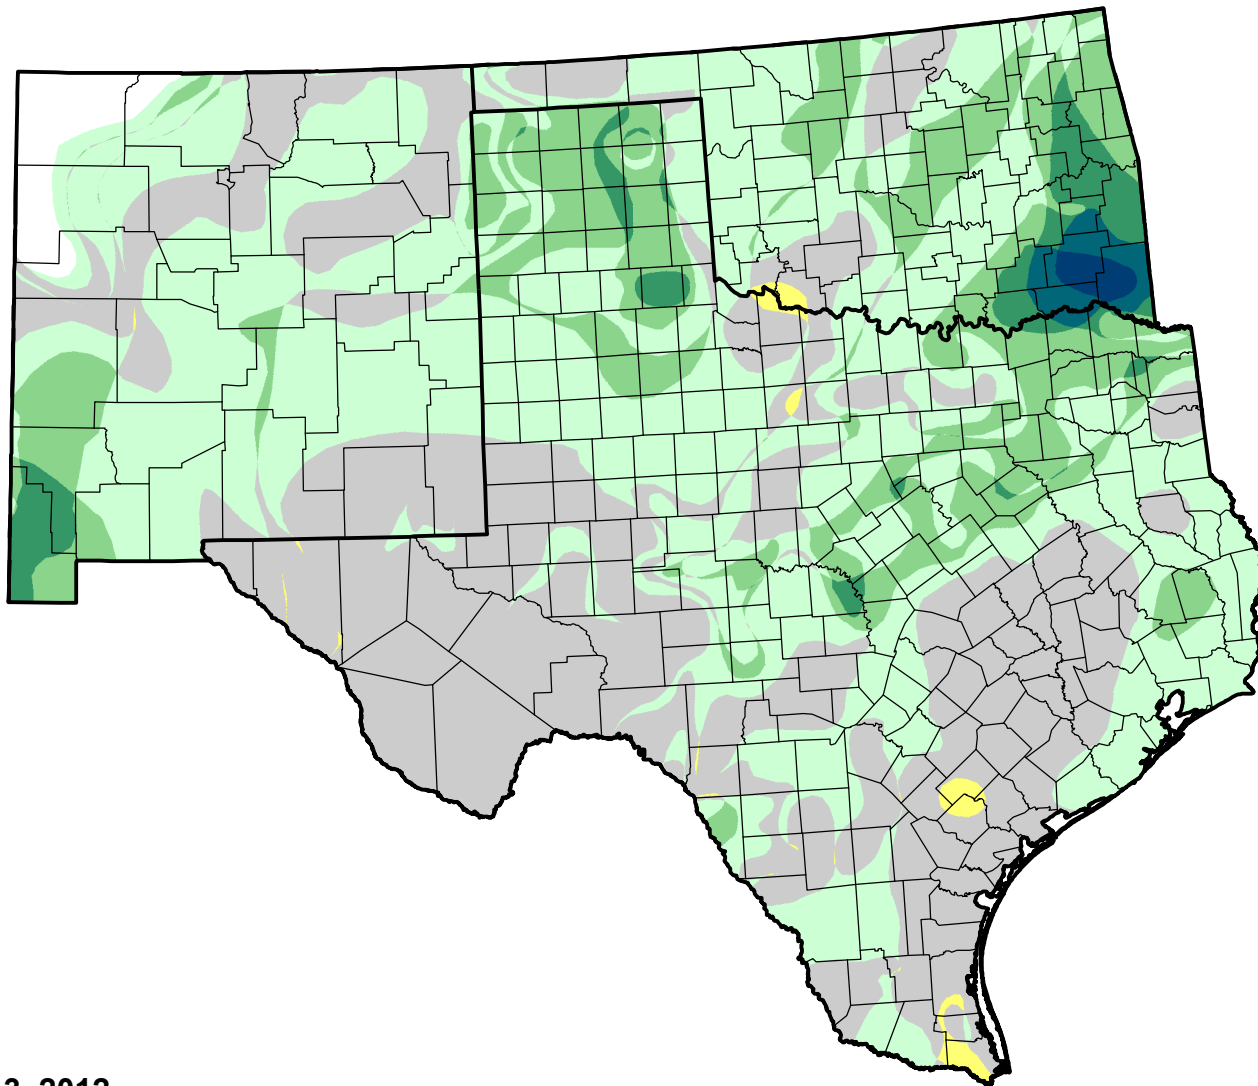

U.S. Drought Monitor Class Change - Southern Plains RDEWS

8 Week

January 3, 2012
compared to
November 10, 2011

droughtmonitor.unl.edu

-  5 Class Degradation
-  4 Class Degradation
-  3 Class Degradation
-  2 Class Degradation
-  1 Class Degradation
-  No Change
-  1 Class Improvement
-  2 Class Improvement
-  3 Class Improvement
-  4 Class Improvement
-  5 Class Improvement